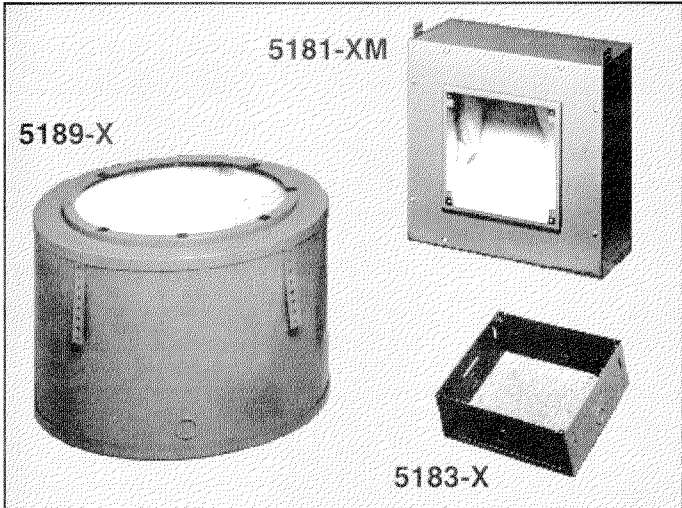

Ceiling Speaker Accessories

Enclosures for 8-inch Loudspeakers

<u>Specifications:</u>	<u>5183-X</u>	<u>5189-X</u>	<u>5181-XM</u>
Volume:	0.2 cu. ft. 5.7 liters	1.0 cu. ft. 28.8 liters	1.0 cu. ft. 28.8 liters
Shape:	Square	Round	Square
Dimensions (inches):	8.75 x 8.75	15 dia.	15 x 15
(cm):	22 x 22	38 dia.	38 x 38
Depth, inches (cm):	3.6 (9)	10.3 (26)	8 (20)

Grilles for 8-inch Loudspeakers

<u>Specifications:</u>	<u>5284-WM</u>	<u>5281-W</u>	<u>5281-S</u>
Shape:	Square	Round	Round
Finish:	White	White	Brush Alum.
Dimensions (inches):	12.5 x 12.5	12.63 dia.	12.63 dia.
(cm):	31.8 x 31.8	32.1 dia.	32.1 dia.

4-inch Enclosures and Grills

<u>Specifications:</u>	<u>5194-XM</u>	<u>5195-X</u>
Volume:	0.25 cu. ft. (7.1 liters)	0.25 cu. ft. (7.1 liters)
Shape:	Round	Round
Dimensions (inches):	10.0 dia. (25 cm dia.)	10.0 dia. (25 cm dia.)
Depth (inches):	6.8 (17.3 cm)	6.8 (17.3 cm)
Associated Grille:	5294-WM	5295-W

<u>Specifications:</u>	<u>5294-WM</u>	<u>5295-W</u>
Shape/Finish:	Round/White	Round/White
Dimensions, inches (cm):	7.4 dia. (19.0 dia.)	7.4 dia. (19.0 dia.)
Mounting Method:	Torsion Spring	Screw

a MARK IV company