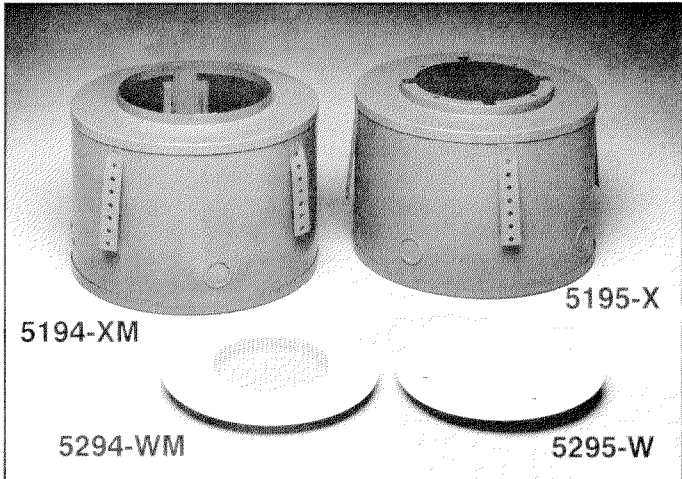

Ceiling Speaker Accessories

Enclosures for 8-inch Loudspeakers

<u>Specifications:</u>	<u>5183-X</u>	<u>5189-X</u>	<u>5181-XM</u>
Volume:	0.2 cu. ft. 5.7 liters	1.0 cu. ft. 28.8 liters	1.0 cu. ft. 28.8 liters
Shape:	Square	Round	Square
Dimensions (inches):	8.75 x 8.75	15 dia.	15 x 15
(cm):	22 x 22	38 dia.	38 x 38
Depth, inches (cm):	3.6 (9)	10.3 (26)	8 (20)

Grilles for 8-inch Loudspeakers

<u>Specifications:</u>	<u>5284-WM</u>	<u>5281-W</u>	<u>5281-S</u>
Shape:	Square	Round	Round
Finish:	White	White	Brush Alum.
Dimensions (inches):	12.5 x 12.5	12.63 dia.	12.63 dia.
(cm):	31.8 x 31.8	32.1 dia.	32.1 dia.

4-inch Enclosures and Grills

<u>Specifications:</u>	<u>5194-XM</u>	<u>5195-X</u>
Volume:	0.25 cu. ft. (7.1 liters)	0.25 cu. ft. (7.1 liters)
Shape:	Round	Round
Dimensions (inches):	10.0 dia. (25 cm dia.)	10.0 dia. (25 cm dia.)
Depth (inches):	6.8 (17.3 cm)	6.8 (17.3 cm)
Associated Grille:	5294-WM	5295-W

<u>Specifications:</u>	<u>5294-WM</u>	<u>5295-W</u>
Shape/Finish:	Round/White	Round/White
Dimensions, inches (cm):	7.4 dia. (19.0 dia.)	7.4 dia. (19.0 dia.)
Mounting Method:	Torsion Spring	Screw

a MARK IV company