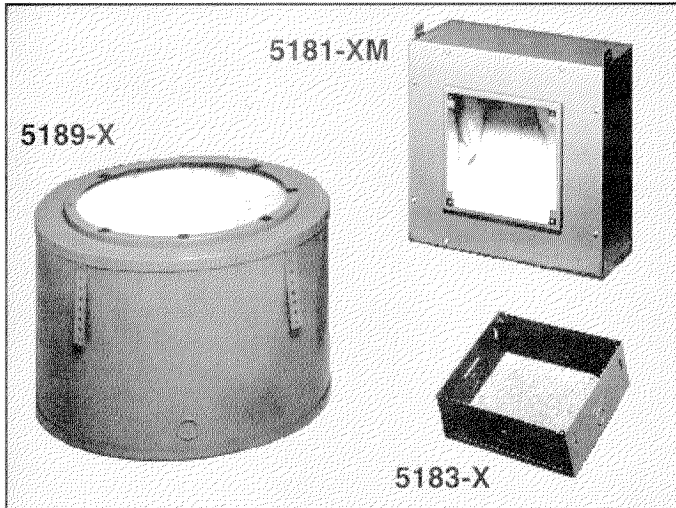

Ceiling Speaker Accessories

Enclosures for 8-inch Loudspeakers

<u>Specifications:</u>	<u>5183-X</u>	<u>5189-X</u>	<u>5181-XM</u>
Volume:	0.2 cu. ft. 5.7 liters	1.0 cu. ft. 28.8 liters	1.0 cu. ft. 28.8 liters
Shape:	Square	Round	Square
Dimensions (inches):	8.75 x 8.75	15 dia.	15 x 15
(cm):	22 x 22	38 dia.	38 x 38
Depth, inches (cm):	3.6 (9)	10.3 (26)	8 (20)

Grilles for 8-inch Loudspeakers

<u>Specifications:</u>	<u>5284-WM</u>	<u>5281-W</u>	<u>5281-S</u>
Shape:	Square	Round	Round
Finish:	White	White	Brush Alum.
Dimensions (inches):	12.5 x 12.5	12.63 dia.	12.63 dia.
(cm):	31.8 x 31.8	32.1 dia.	32.1 dia.

4-inch Enclosures and Grills

<u>Specifications:</u>	<u>5194-XM</u>	<u>5195-X</u>
Volume:	0.25 cu. ft. (7.1 liters)	0.25 cu. ft. (7.1 liters)
Shape:	Round	Round
Dimensions (inches):	10.0 dia. (25 cm dia.)	10.0 dia. (25 cm dia.)
Depth (inches):	6.8 (17.3 cm)	6.8 (17.3 cm)
Associated Grille:	5294-WM	5295-W

<u>Specifications:</u>	<u>5294-WM</u>	<u>5295-W</u>
Shape/Finish:	Round/White	Round/White
Dimensions, inches (cm):	7.4 dia. (19.0 dia.)	7.4 dia. (19.0 dia.)
Mounting Method:	Torsion Spring	Screw

a MARK IV company