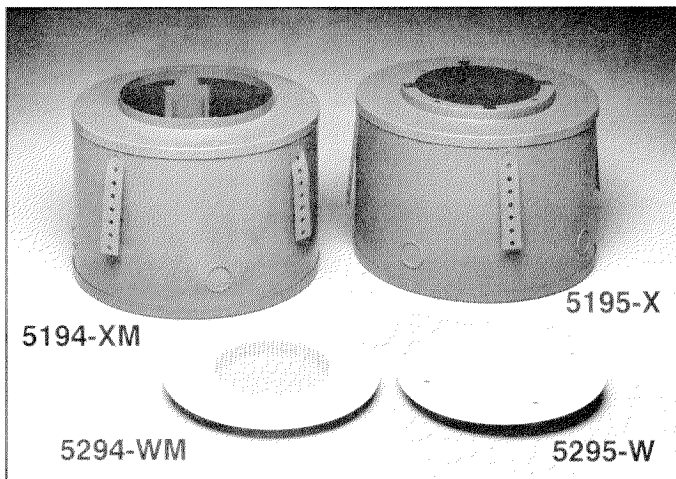

Ceiling Speaker Accessories

Enclosures for 8-inch Loudspeakers

<u>Specifications:</u>	<u>5183-X</u>	<u>5189-X</u>	<u>5181-XM</u>
Volume:	0.2 cu. ft. 5.7 liters	1.0 cu. ft. 28.8 liters	1.0 cu. ft. 28.8 liters
Shape:	Square	Round	Square
Dimensions (inches):	8.75 x 8.75	15 dia.	15 x 15
(cm):	22 x 22	38 dia.	38 x 38
Depth, inches (cm):	3.6 (9)	10.3 (26)	8 (20)

Grilles for 8-inch Loudspeakers

<u>Specifications:</u>	<u>5284-WM</u>	<u>5281-W</u>	<u>5281-S</u>
Shape:	Square	Round	Round
Finish:	White	White	Brush Alum.
Dimensions (inches):	12.5 x 12.5	12.63 dia.	12.63 dia.
(cm):	31.8 x 31.8	32.1 dia.	32.1 dia.

4-inch Enclosures and Grills

<u>Specifications:</u>	<u>5194-XM</u>	<u>5195-X</u>
Volume:	0.25 cu. ft. (7.1 liters)	0.25 cu. ft. (7.1 liters)
Shape:	Round	Round
Dimensions (inches):	10.0 dia. (25 cm dia.)	10.0 dia. (25 cm dia.)
Depth (inches):	6.8 (17.3 cm)	6.8 (17.3 cm)
Associated Grille:	5294-WM	5295-W

<u>Specifications:</u>	<u>5294-WM</u>	<u>5295-W</u>
Shape/Finish:	Round/White	Round/White
Dimensions, inches (cm):	7.4 dia. (19.0 dia.)	7.4 dia. (19.0 dia.)
Mounting Method:	Torsion Spring	Screw

a MARK IV company