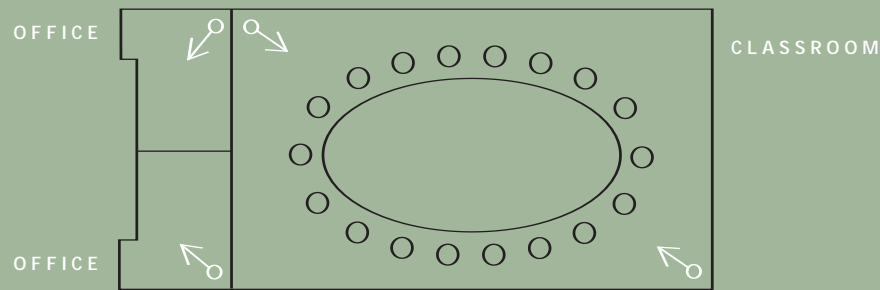

spreading the message room by room

“We have an excellent sound system in our worship hall, but just as important are the audio components we use throughout the rest of our building. From the EVID loudspeakers in the classroom, fellowship hall and sanctuary to the CD/DVD duplicator in the main office—we have all the means we need for the communication that is vital to our community.”

Rev. LaBarron F. McAdoo, Sr. – Senior Pastor
Union Baptist Church, Wilmington, DE

INTERCOM

Telex and RTS offer the widest range of hard-wired and wireless intercom products in the world. From simple party-line intercom to multi-venue matrices, we can accommodate the intercommunications requirements of any size venue, including contemporary house of worship broadcast facility needs.