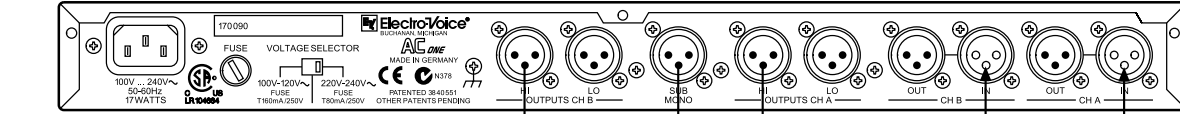

Medium Club/Disco/Mobile DJ System up to 400 - 600 people

- 1 x AC One
- 2 x T 252+
- 2 x MTL-1
- 1 x P2000
- 1 x P3000