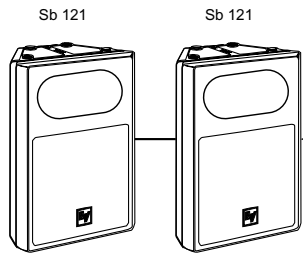

Ultra compact PA System up to 100 - 150 people

0 dB	50 Hz	3 dB*	0 dB*	4 dB*	100 Hz	0 dB*	OFF	0 dB*	*adjust to personal taste

1770 090
ELECTROVOICE
ELECTRONIC MUSIC EQUIPMENT
AC ONE
MADE IN GERMANY
PATENTED 3840351
OTHER PATENTS PENDING

100V ~ 240V ~ 50-60Hz 17WATTS
100V-120V ~ FUSE T160mA/250V
220V-240V ~ FUSE T100mA/250V

INPUT A INPUT B
LO-CUT FREQUENCY
EQ SECTION LO-EQ MID-EQ HI-EQ
X-OVER FREQUENCY
SUB OUT MONO
OUTPUT LO OUT STEREO HI OUT STEREO
ON POWER

Bridged Mono

- 1 x AC One
- 2 x SX 80
- 2 x Sb 121
- 1 x P1250
- 1 x Psx600/Psx1000