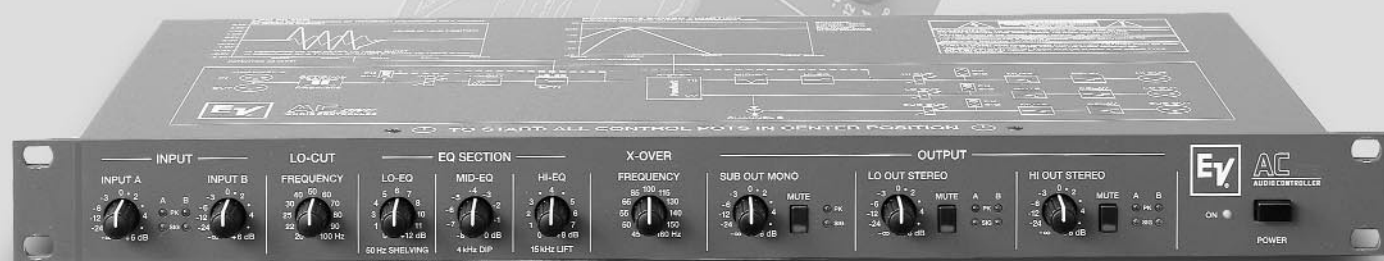

Step Up To
ElectroVoice®

AC ONE

AUDIO CONTROLLER

SYSTEM APPLICATIONS

AC ONE
AUDIO CONTROLLER