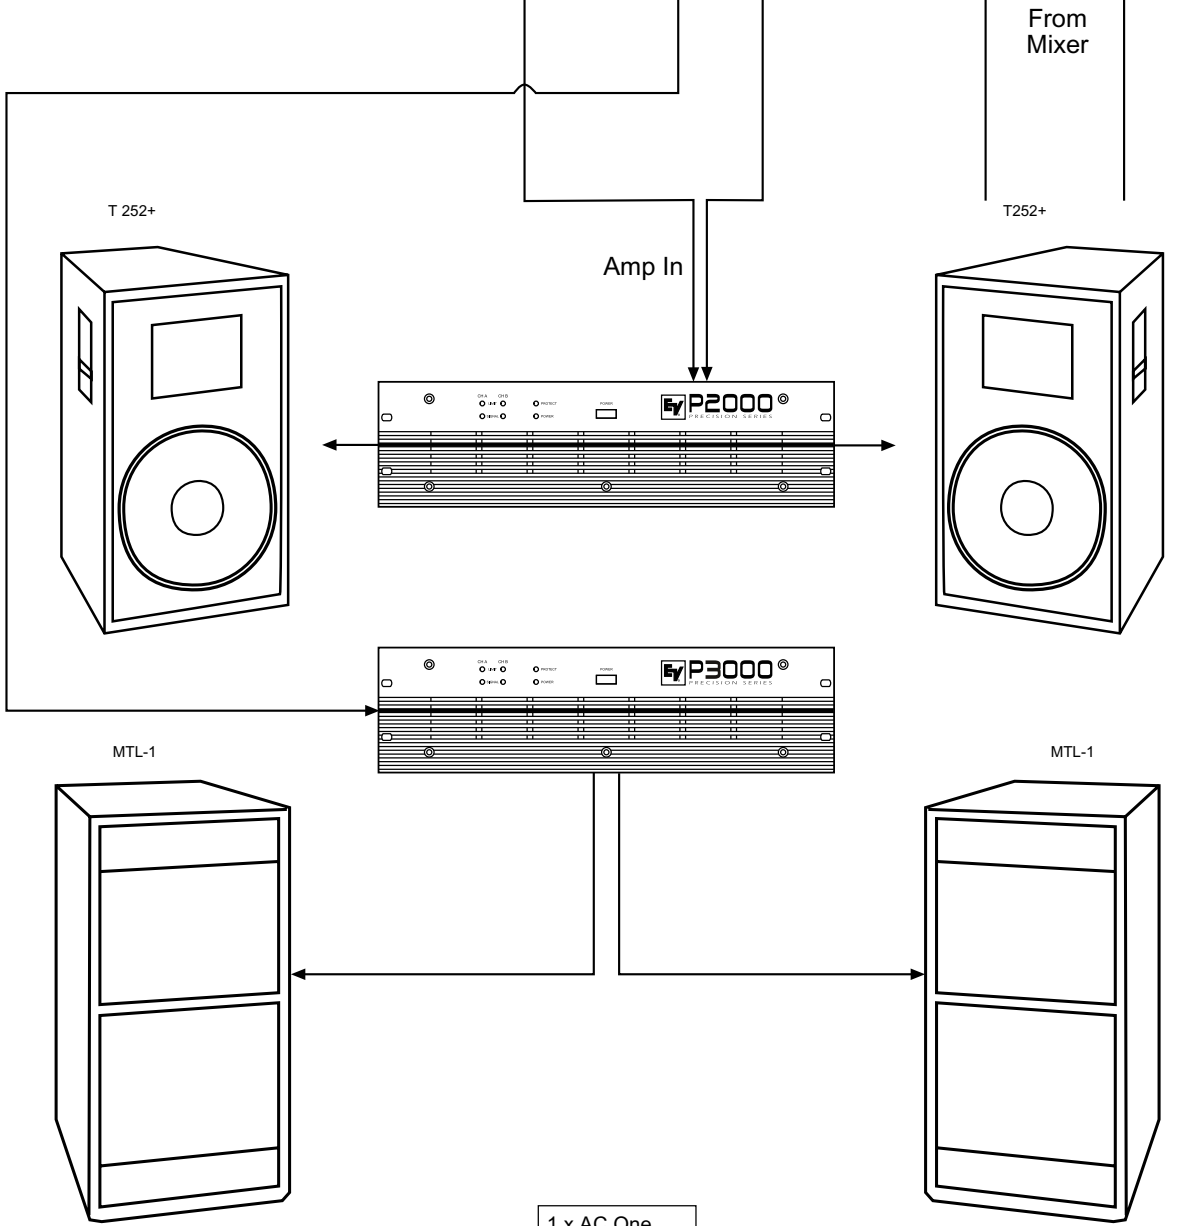

Medium Club/Disco/Mobile DJ System up to 400 - 600 people

- 1 x AC One
- 2 x T 252+
- 2 x MTL-1
- 1 x P2000
- 1 x P3000