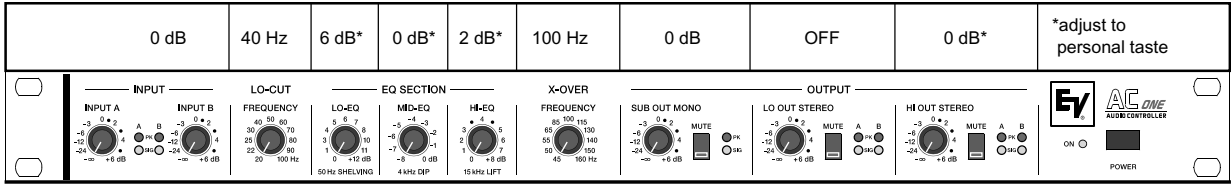

Small Club/Disco/Mobile DJ System up to 200 - 400 people

- 1 x AC One
- 4 x SX 300
- 2 x T 18
- 1 x P1250
- 1 x P2000