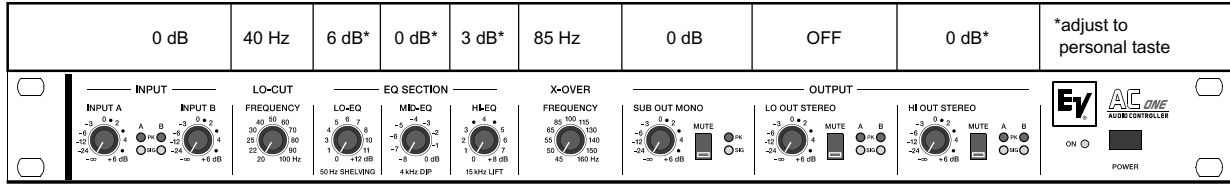

Medium Club/Disco/Mobile DJ System up to 400 - 600 people

- 1 x AC One
- 2 x SX 500
- 2 x Sb 180
- 2 x P2000