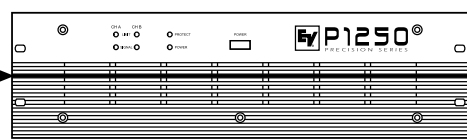

Ultra compact PA System up to 100 - 150 people

0 dB	50 Hz	3 dB*	0 dB*	4 dB*	100 Hz	0 dB*	OFF	0 dB*	*adjust to personal taste

1770 090
ELECTROVOICE
ELECTRONIC MUSIC EQUIPMENT
AC ONE
MADE IN GERMANY
PATENTED 3840351
OTHER PATENTS PENDING

100V ~ 240V ~ 50-60Hz 17WATTS
100V-120V ~ FUSE T160mA/250V
220V-240V ~ FUSE T100mA/250V

INPUT A INPUT B
LO-CUT FREQUENCY
EQ SECTION LO-EQ MID-EQ HI-EQ
X-OVER FREQUENCY
SUB OUT MONO
OUTPUT LO OUT STEREO HI OUT STEREO
ON POWER

Bridged Mono

- 1 x AC One
- 2 x SX 80
- 2 x Sb 121
- 1 x P1250
- 1 x Psx600/Psx1000