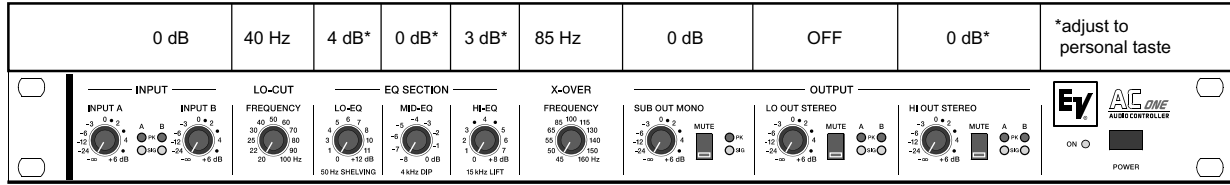

Medium Club/Disco/Mobile DJ System up to 400 - 600 people

- 1 x AC One
- 2 x T 252+
- 2 x MTL-1
- 1 x P2000
- 1 x P3000