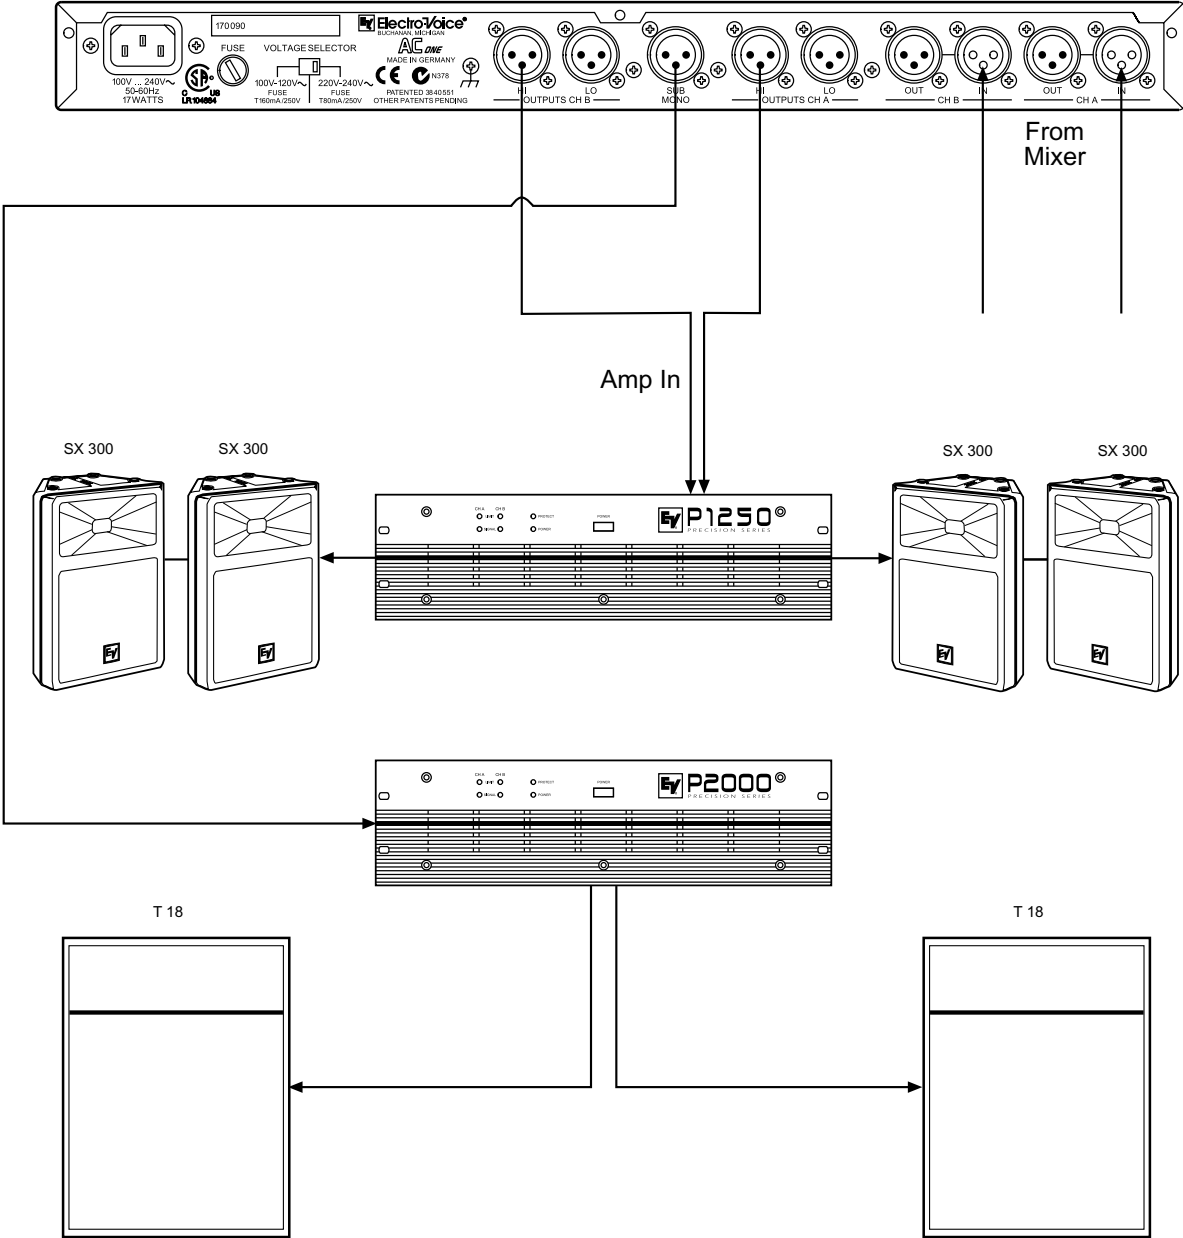

Small Club/Disco/Mobile DJ System up to 200 - 400 people

- 1 x AC One
- 4 x SX 300
- 2 x T 18
- 1 x P1250
- 1 x P2000