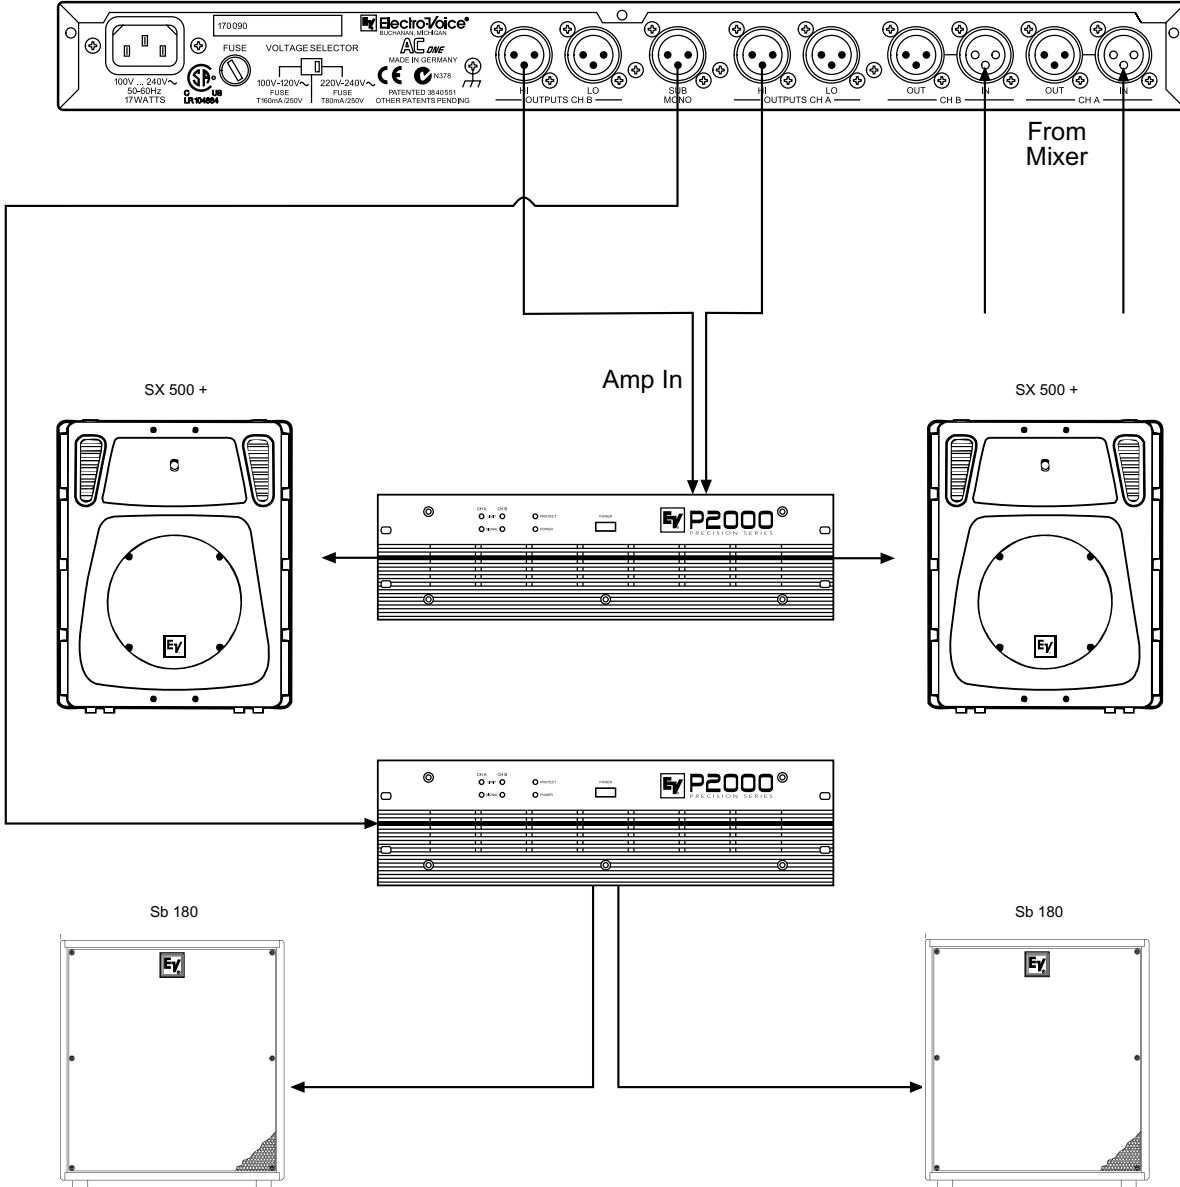

Medium Club/Disco/Mobile DJ System up to 400 - 600 people

- 1 x AC One
- 2 x SX 500
- 2 x Sb 180
- 2 x P2000