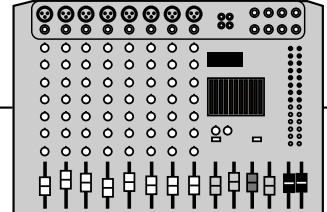

Ultra compact PA System up to 100 - 150 people

0 dB	50 Hz	3 dB*	0 dB*	4 dB*	100 Hz	0 dB*	OFF	0 dB*	*adjust to personal taste

1770 090
ELECTROVOICE
ELECTRONIC MUSIC EQUIPMENT
AC ONE
MADE IN GERMANY
PATENTED 3840351
OTHER PATENTS PENDING

100V ~ 240V ~ 50-60Hz 17WATTS
100V-120V ~ FUSE T160mA/250V
220V-240V ~ FUSE T100mA/250V

INPUT A INPUT B
LO-CUT FREQUENCY
EQ SECTION LO-EQ MID-EQ HI-EQ
X-OVER FREQUENCY
SUB OUT MONO
OUTPUT LO OUT STEREO HI OUT STEREO
ON POWER

Bridged Mono

- 1 x AC One
- 2 x SX 80
- 2 x Sb 121
- 1 x P1250
- 1 x Psx600/Psx1000