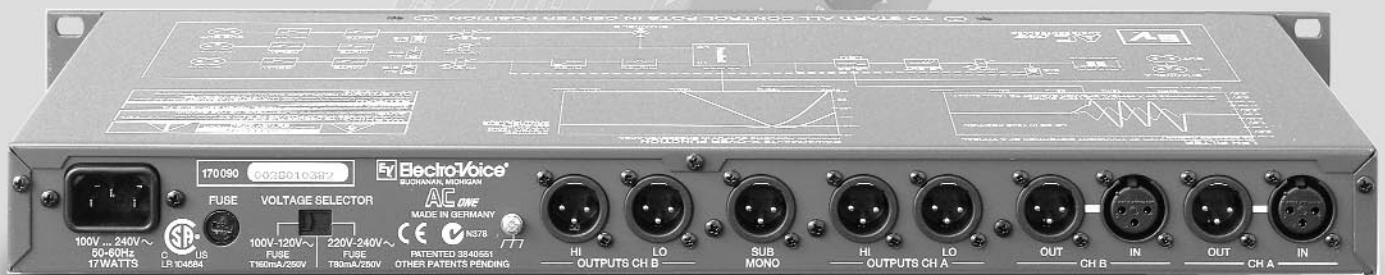

AC ONE

AUDIO CONTROLLER

EV Electro-Voice®

USA 12000 Portland Ave South, Burnsville, MN 55337, Phone: 952-884-4051, FAX: 952-884-0043
Canada 705 Progress Avenue, Unit 46, Scarborough, Ontario, Canada, M1H2X1, Phone: 416-431-4975, 800-881-1685, FAX: 416-431-4588
Switzerland Keltenstrasse 11, CH-2563 IPSACH, Switzerland, Phone: 41/32-331-6833, FAX: 41/32-331-1221
Germany Hirschberger Ring 45, D94315, Straubing, Germany, Phone: 49 9421-706 0, Fax: 49 9421-706 287
France Parc de Courcerin, Allee Lech Walesa, Lognes, 77185 Marne La Vallee, France, Phone: 33/1-6480-0090, FAX: 33/1-6480-4538
Australia Unit 23, Block C, Slough Business Park, Slough Avenue, Silverwater, N.S.W. 2128, Australia, Phone: 61/2-9648-3455, FAX: 61/2-9648-5585
Hong Kong Unit E & F, 21/F, Luk Hop Industrial Bldg., 8 Luk Hop St., San-PO Kong, Kowloon, Hong Kong, Phone: 852-2351-3628, FAX: 852-2351-3329
Japan 2-5-60 Izumi, Suginami-ku, Tokyo, Japan 168, Phone: 81-3-3325-7900, FAX: 81-3-3325-7789
Singapore 3015A Ubi Rd 1, 05-10, Kampong Ubi Industrial Estate, Singapore 408705, Phone: 65-746-8760, FAX: 65-746-1206
Mexico Av. Parque Chapultepec #66-201, Col. El Parque Edo. Mex. 53390, Phone: (52) 5358-5434, FAX: (52) 5358-5588
UK 4, The Willows Centre, Willow Lane, Mitcham, Surrey CR4 4NX, UK, Phone: 44 181 640 9600, FAX: 44 181 646 7084
Africa, Mid-East 12000 Portland Ave South, Burnsville, MN 55337, Phone: 952-887-7424, FAX: 952-887-9212
Latin America 12000 Portland Ave South, Burnsville, MN 55337, Phone: 952-887-7491, FAX: 952-887-9212

U.S.A. and Canada only.

For customer orders, contact the Customer Service department at 800/392-3497 Fax: 800/955-6831

For warranty repair or service information, contact the Service Repair department at 800/685-2606

For technical assistance, contact Technical Support at 877/863-4166

Please refer to the Engineering Data Sheet for warranty information.

Specifications subject to change without notice.