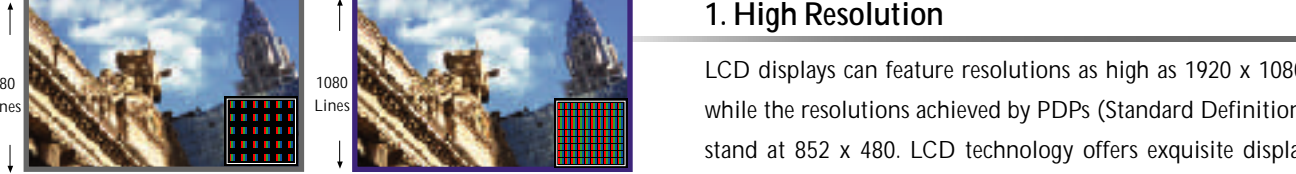

LCD Display - The Best Choice for Home Entertainment

Why is LCD technology superior to PDP technology?