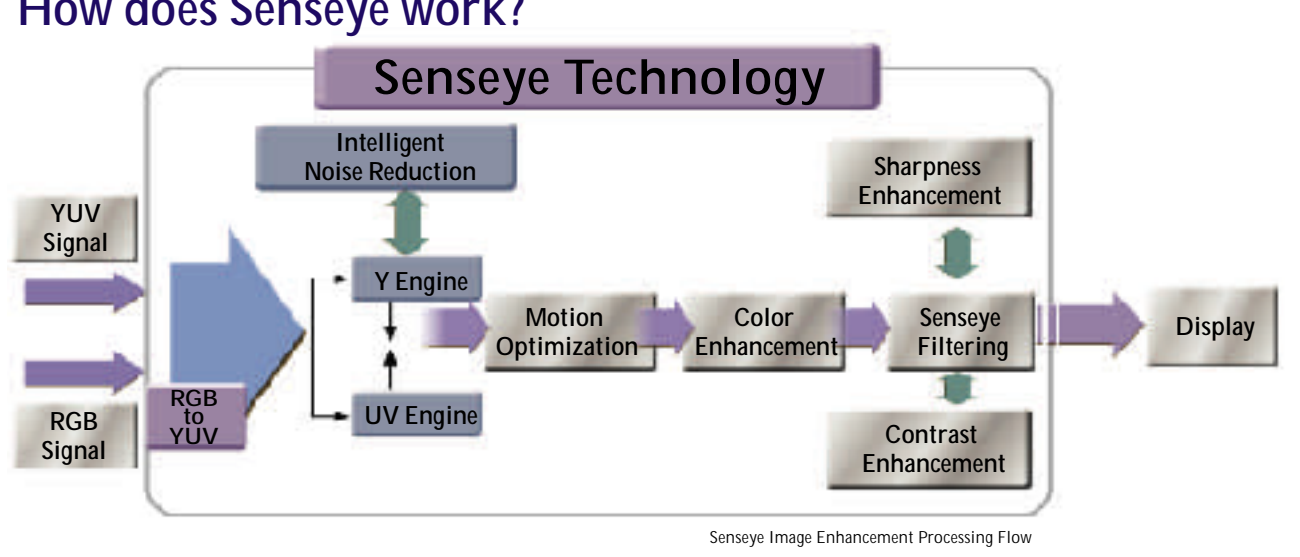

How does Senseeye work?

Color Enhancement for true-to-life images

10-bit internal processing can handle over 1.07 billion colors.

This means the colors on your screen can be adjusted to be smoother and more vivid.

Clarity Enhancement for a purer display

Contrast Enhancement for unparalleled detail

Motion Optimization for smoother images

LCD Display - The Best Choice for Home Entertainment

Why is LCD technology superior to PDP technology?

1. High Resolution

2. High brightness and High Contrast

3. No Burn-in Effect, No Radiation