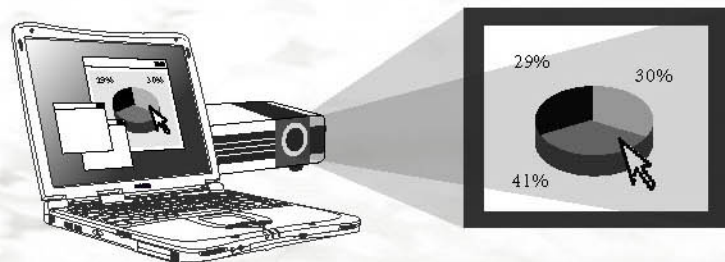

A wireless, bright and user-friendly presentation tool ideal for large open venues.

BenQ's PB8260 wireless projector brings caliber-performance and versatility to any boardroom table. Wireless flexibility and a user friendly set-up makes it the presentation tool-of-choice for corporate boardrooms, conference halls, class rooms and large open venues. Effortlessly swap presenters and notebooks wirelessly through an 802.11b network - you'll never touch another cable again!

Tangle-Free Wireless Connectivity

Easy-to-Use Interface

A fast and easy user menu interface allows straight forward and annoyance-free wireless setup.

Click on any user name to assign or revoke access or identify a moderator

Wireless Signal Integrity

Since signals are transmitted over a wireless environment in digital format (signals transmitted over a VGA cable are analog), the BenQ PB8260 minimizes any signal decay over long distance transmissions. Its high-quality images remain bright, vivid and true-to-color.

Extended Display-The Most Powerful Footnote

With built-in Extended Display function, the PB8260 allows you to simultaneously switch images or open files on your computer without projecting them onto a screen. Dazzle your audience with flowing commentary as you secretly read your footnotes!

Brilliant Performance

Ultra-Bright 3500 ANSI Lumens

Delivering the latest in digital projection technology and optical design, the PB8260's 3500 ANSI lumens brightness will more than satisfy your needs for a truly outstanding presentation from the boardroom to lecture hall.

Sharp 2000:1 Contrast Ratio

Capture your audiences with sharp-edged texts and clear, crisp images! Overall clarity and sharpness comes alive on your screen!

Low Noise Design