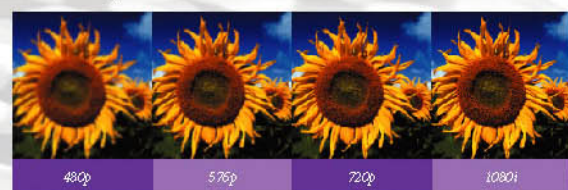

HDTV compatibility video quality