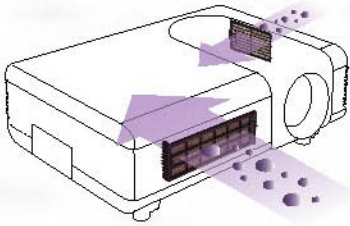

The Most Reliable Choice

Micro Dust Filter

It's just air but do you realize how it can damage your projector? Microscopic dust particles can harm the fine DMD chipsets and hinder your projector's performance. BenQ has specially designed a "Micro Dust Filter" to filter-off harmful dust particles as air passes through the PB8260.