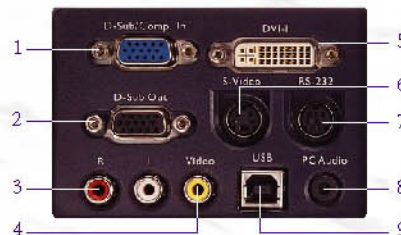

1. 1 RGB (D-sub) input
2. 2 RGB (D-sub) output
3. 3 Audio L/R connector
4. 4 Composite video connector
5. 5 DVI-I connector
6. 6 S-Video jack
7. 7 RS 232 control port
8. 8 PC audio jack
9. 9 USB connector