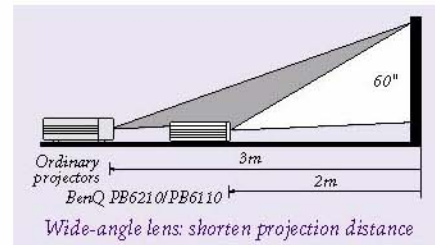

60" @ 2m Wide-angle Lens

The special wide-angle lens allows you to project a 60" image from just 2 meters; the image can be up to 300" wide diagonally.

Up to 3,000 hrs Lamp Hours

To provide added value and usability, the BenQ PB6210 and PB6110 incorporates lamps with a 3,000 hrs life span.