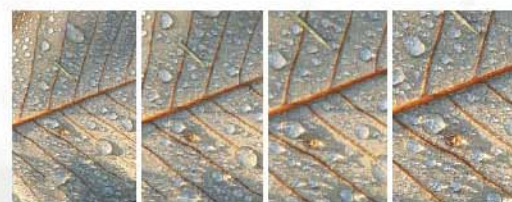

480p 576p 720p 1080i

HDTV Compatibility Video Quality