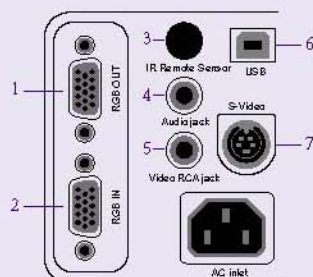

Easy Portability

Weighing 6.38 lbs, the BenQ PB6210/PB6110 is light enough to carry from meeting room to meeting room. Enjoy the benefits of the BenQ PB6210 and PB6110 anywhere.

Easy Set-up

The BenQ PB6210 and 6110 break down set-up procedures into three easy steps. (1) "Power" to switch on (2) "Keystone" to correct image shape (3) "Auto" to match your input signal frequency.

Input Terminals

1. RGB (D-sub) output
2. RGB (D-sub) input
3. IR remote sensor
4. PC audio connector
5. Composite video connector
6. USB connector
7. S-Video jack

External Control Panel (Detail)

- 1 Power indicator
- 2 Temp indicator
- 3 Lamp indicator
- 4 Left
- 5 Right
- 6 Exit
- 7 Menu
- 8 Power
- 9 Source
- 10 Auto
- 11 Blank