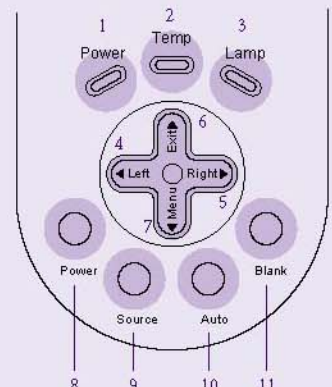

60" @ 2m Wide-angle Lens

The special wide-angle lens allows you to project a 60" image from just 2 meters; the image can be up to 300" wide diagonally.

Up to 3,000 hrs Lamp Hours

To provide added value and usability, the BenQ PB6210 and PB6110 incorporates lamps with a 3,000 hrs life span.

Easy Portability

Weighing 6.38 lbs, the BenQ PB6210/PB6110 is light enough to carry from meeting room to meeting room. Enjoy the benefits of the BenQ PB6210 and PB6110 anywhere.

Easy Set-up

The BenQ PB6210 and 6110 break down set-up procedures into three easy steps. (1) "Power" to switch on (2) "Keystone" to correct image shape (3) "Auto" to match your input signal frequency.

Input Terminals

1. RGB (D-sub) output
2. RGB (D-sub) input
3. IR remote sensor
4. PC audio connector
5. Composite video connector
6. USB connector
7. S-Video jack

External Control Panel (Detail)

- 1 Power indicator
- 2 Temp indicator
- 3 Lamp indicator
- 4 Left
- 5 Right
- 6 Exit
- 7 Menu
- 8 Power
- 9 Source
- 10 Auto
- 11 Blank