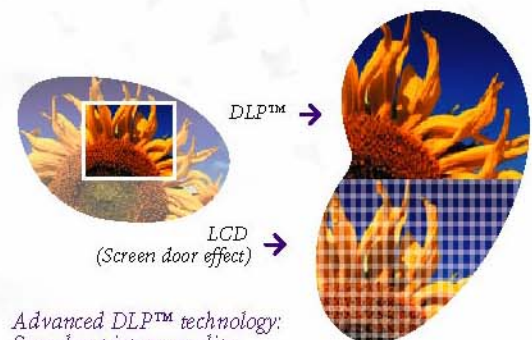

Brightness
Featuring brightness of 2000 and 1500 ANSI Lumens, the BenQ PB6210 and PB6110 offer brilliant presentations for any meeting room and is highly portable too.

Contrast

With a 2000:1 contrast ratio, all diagrams and texts featured in your presentations will be colorful and sharp.

Ordinary Projector

PB6210/PB6110
2000:1 Super High Contrast Ratio

Clarity

Digital Light Processing technology (DLP) provides seamless picture quality and images that are smooth, brilliant and sharp, regardless of screen size. In addition, the BenQ PB6210 features native XGA resolution (1024x768) for added picture quality.

Advanced DLP™ technology:
Seamless picture quality

Motion

DDP2000 DMD control ASICs integrates de-interlacing and scalar functions to give you smoother and more fluid moving images. It enables a Progressive Scan feature that upgrades interlaced video signals into a film-like quality progressive format. Furthermore, HDTV compatibility allows you to view high-resolution HDTV signals that will touch your heart.