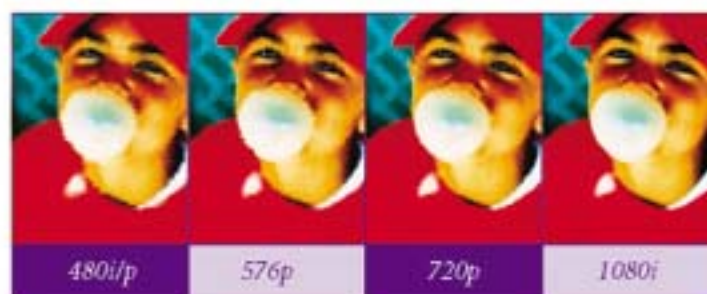

HDTV Compatibility video quality

Easy-to-use features makes your presentation effective

BenQ PB2240 is an ultra-convenient mobile projector in which you can easily customize your image quality.