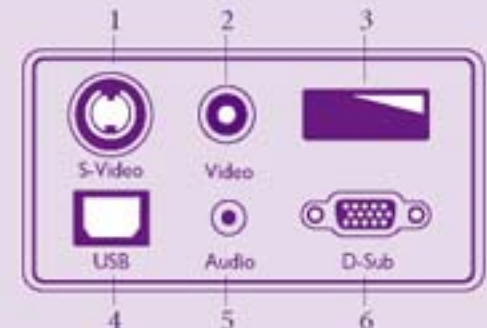

### Input Terminals

- 1 S-Video Jack
- 2 Video Connector
- 3 Rear IR Remote Sensor
- 4 USB Connector
- 5 Audio Jack
- 6 RGB Signal Input (PC/YPbPr/YCbCr)