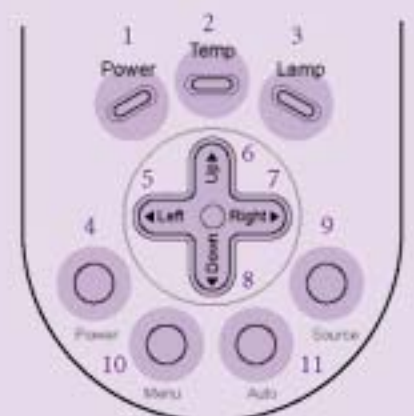

## DLP™'s reliable design

It's been proved that DLP™ projection system has longer and better picture quality. Unlike the common LCD projectors will start decaying in panel transparency from more than 1500 hours, DLP™'s picture quality can last longer without panel decay, provides you a long-lasting reliability in finest picture quality.

### Input Terminals

- 1 S-Video Jack
- 2 Video Connector
- 3 Rear IR Remote Sensor
- 4 USB Connector
- 5 Audio Jack
- 6 RGB Signal Input (PC/YPbPr/YCbCr)

### External Control Panel (Detail)

- |                   |          |
|-------------------|----------|
| 1 Power indicator | 7 Right  |
| 2 Temp indicator  | 8 Down   |
| 3 Lamp indicator  | 9 Source |
| 4 Power           | 10 Menu  |
| 5 Left            | 11 Auto  |
| 6 Up              |          |