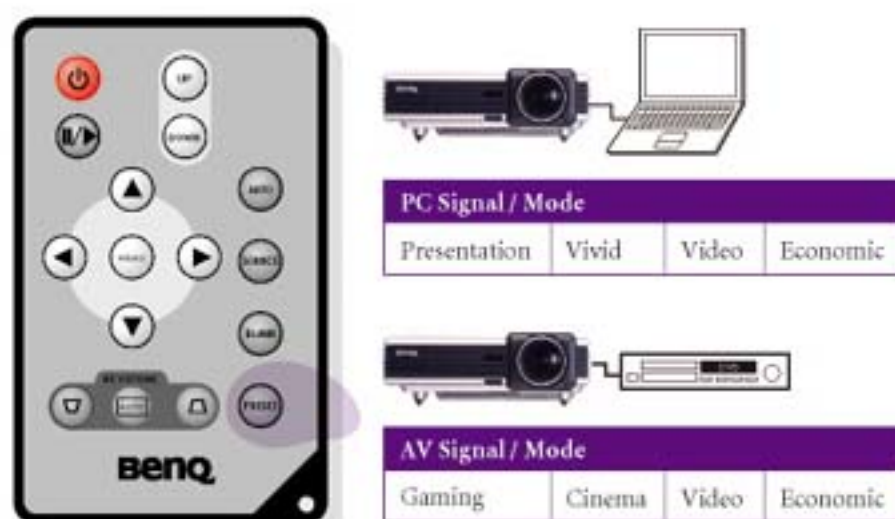

Pre-Set Modes

Pre-Set Modes

BenQ PB2240's innovative pre-set mode helps you in bringing the best image quality suitable for different situations. "Presentation mode" is designed to enhance brightness for most presentation situations. An "Economic mode" is also available for extending lamp life and lowering noise. In addition, you have different choices for warm tone and cool tone when watching DVD movies.