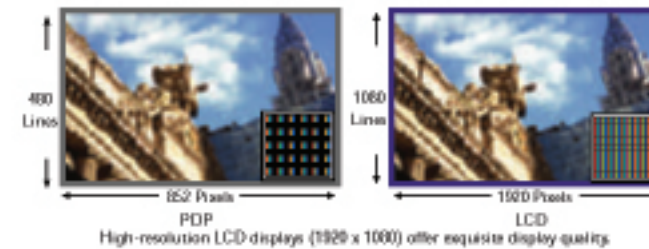

LCD Display - The Best Choice for Home Entertainment

Why is LCD technology superior to PDP technology?

1. High Resolution

LCD displays can feature resolutions as high as 1920 x 1080, while the resolutions achieved by PDPs (Standard Definition) stand at 852 x 480. LCD technology offers exquisite display quality that PDP technology cannot match.

2. High Brightness and High Contrast

In a room with ordinary lighting conditions, the brightness of a LCD display can reach over 500cd/m², in addition to a contrast ratio of above 500:1. Meanwhile, PDPs can only offer brightness of 100cd/m² and a contrast ratio of 200:1. LCD displays by comparison outperform PDP displays.