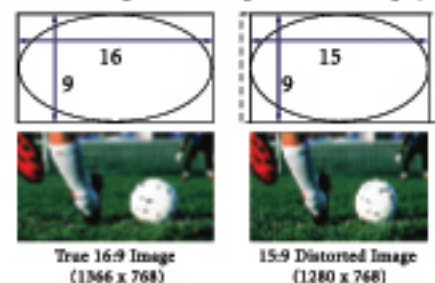

16:9 golden ratio guarantees zero distortion.

With its 16:9 aspect ratio, the BenQ DV4670 produces a visual effect that feels more natural to the human eye. Most LCD TVs currently on the market use a 15:9 ratio. When viewing 16:9 video signal on a 15:9 display, the image will be distorted. But with a true 16:9 aspect ratio, BenQ's Home Theater LCD Displays produce distortion-free images.