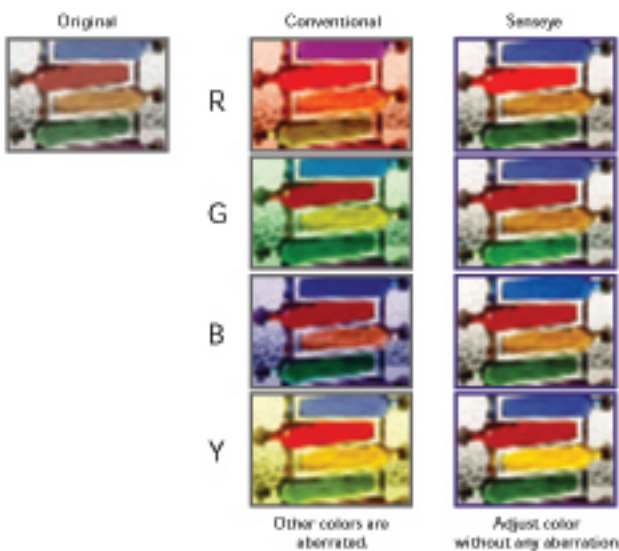

## How does Senseye work?

Senseye Image Enhancement Processing Flow

**10-bit internal processing** can handle over 1.07 billion colors. This means the layers of colors can be adjusted to be smoother and more vivid.

The **Independent Four-Color Adjustment** (red/green/blue/yellow) has been specifically developed for different consumers since it can adjust the color according to each person's preference without any aberration. This way you can see the display according to your own liking.