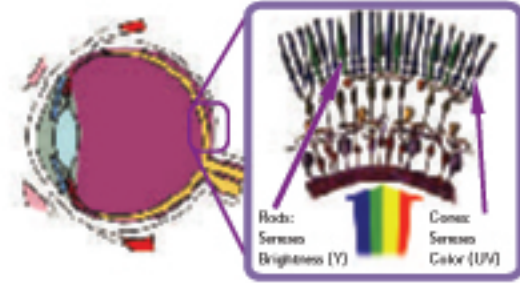

## How does Senseye technology emulate the human eye?

The colors found in nature are defined by two elements: Luminance (its brightness, "Y") and Chrominance (its color, "UV"). The human eye responds to the very same elements and for this reason, we utilize a YUV Domain Engine that processes images like the human eye. By fine-tuning the color, clarity, motion and contrast, it can effectively enhance image signals and display the image perfectly.