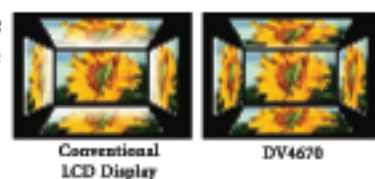

• Independent Four-Color Adjustment

• Advanced Oil Pressure Front Cover

Making digital life both easy and enjoyable

• 800:1 Ultra-high Contrast Ratio

• 600cd/m<sup>2</sup> Brightness

• Extreme 170-degree Wide Viewing Angle