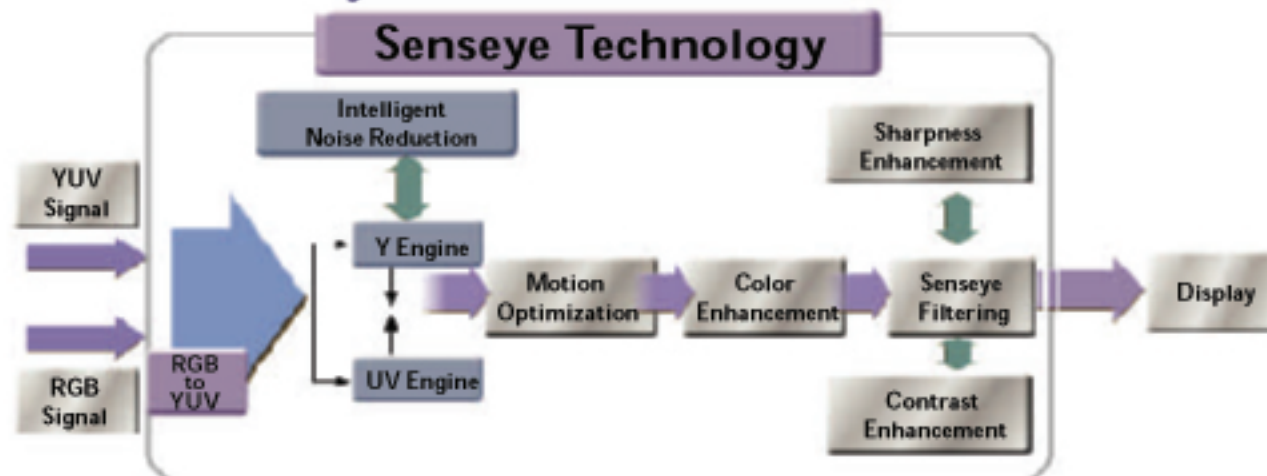

## How does Senseye technology emulate the human eye?

The colors found in nature are defined by two elements: Luminance (its brightness, "Y") and Chrominance (its color, "UV"). The human eye responds to the very same elements and for this reason, we utilize a YUV Domain Engine that processes images like the human eye. By fine-tuning the color, clarity, motion and contrast, it can effectively enhance image signals and display the image perfectly.

Human Eye Cells Respond to the Two Elements: Brightness (Y) and Color (UV)

¥ **Color Enhancement** : Restores true-to-life images.

¥ **Clarity Enhancement** : Presents the original fineness and clarity of images.

¥ **Motion Optimization** : Smooths out moving images.

¥ **Contrast Enhancement** : Enhances details in darker and brighter images.

## How does Senseye work?

Senseye Image Enhancement Processing Flow