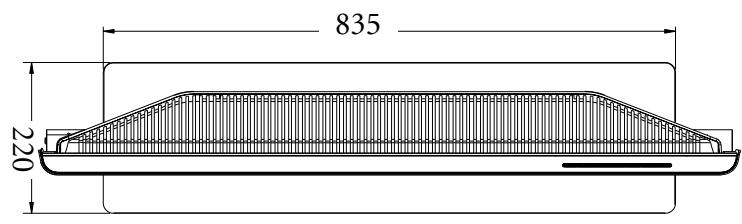

Price and product updates found at
www.SellBenQ.com

BenQ™ 16:9 LCD TV/Display

Picture

Model/Description

1-Year Limited Warranty

DV3750

37" LCD TV True 16:9 1920x 1080
 CR 800:1 BRI 550nits
 Screen Size 37"
 Aspect Ratio True 16:9
 Resolution 1920(x3) x 1080
 Brightness 550 cd/m2
 Contrast Ratio 800 : 1
 Viewing Angle (L/R;U/D) (CR>=10)
 85/85 (H), 85/85 (V)
 Response time 12ms (Gray to Gray)
 Compatibility PAL / SECAM /
 Full NTSC (M4.43) *
 * PAL and SECAM not supported
 by TV tuner
 Dimensions (W x H x D) (with stand)
 40.33" x 25.94" x 4.80"
 Weight 52.91/44.75 lbs
 Power supply 200W (typical)
 Input Signal Composite Input x 3
 S-Video x 3
 Component Video x 1
 D-Sub 15 pin x 1
 TV Tuner
 DVI-HDCP
 Audio Input PC Audio x 2 (RCA) - L/R
 Subwoofer
 Features 3:2 Pull Down Recovery
 3D Edge Filtering
 HDTV Compatible (480p, 720p, 1080i)
 3D Y/C Comb Filter
 Ultra High Contrast
 Gamma Correction
 User Situation Mode
 Dynamic Cinema Scanning
 Picture-in-Picture/Picture-on-Picture
 Audio Features Built-in Speaker:
 15W x 2 (Detachable)
 SRS TruSurround XT Sound Effect
 Box Dimensions (W x H x D)
 40.33" x 23.26" x 4.80"
 Warranty 1 year limited warranty

59.M3504.001 External Speaker Set for BenQ DV3750

59.M3505.BAA TV Tuner Module (NTSC) for BenQ DV3750

English

11 Dimensional Drawings

Unit: mm