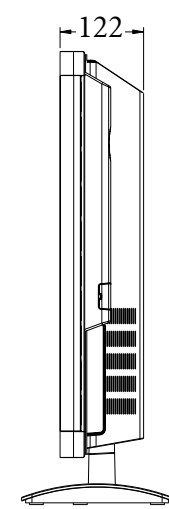

Price and product updates found at
www.SellBenQ.com

BenQ™ 16:9 LCD TV/Display

Picture

Model/Description

1-Year Limited Warranty

DV3750

37" LCD TV True 16:9 1920x 1080
 CR 800:1 BRI 550nits
 Screen Size 37"
 Aspect Ratio True 16:9
 Resolution 1920(x3) x 1080
 Brightness 550 cd/m2
 Contrast Ratio 800 : 1
 Viewing Angle (L/R;U/D) (CR>=10)
 85/85 (H), 85/85 (V)
 Response time 12ms (Gray to Gray)
 Compatibility PAL / SECAM /
 Full NTSC (M4.43) *
 * PAL and SECAM not supported
 by TV tuner
 Dimensions (W x H x D) (with stand)
 40.33" x 25.94" x 4.80"
 Weight 52.91/44.75 lbs
 Power supply 200W (typical)
 Input Signal Composite Input x 3
 S-Video x 3
 Component Video x 1
 D-Sub 15 pin x 1
 TV Tuner
 DVI-HDCP
 Audio Input PC Audio x 2 (RCA) - L/R
 Subwoofer
 Features 3:2 Pull Down Recovery
 3D Edge Filtering
 HDTV Compatible (480p, 720p, 1080i)
 3D Y/C Comb Filter
 Ultra High Contrast
 Gamma Correction
 User Situation Mode
 Dynamic Cinema Scanning
 Picture-in-Picture/Picture-on-Picture
 Audio Features Built-in Speaker:
 15W x 2 (Detachable)
 SRS TruSurround XT Sound Effect
 Box Dimensions (W x H x D)
 40.33" x 23.26" x 4.80"
 Warranty 1 year limited warranty

59.M3504.001 External Speaker Set for BenQ DV3750

59.M3505.BAA TV Tuner Module (NTSC) for BenQ DV3750

English

11 Dimensional Drawings

Unit: mm