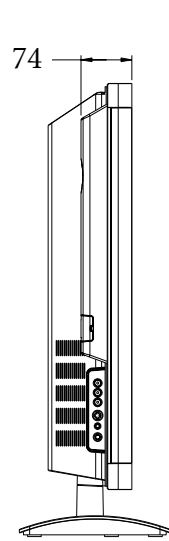

Price and product updates found at
www.SellBenQ.com

BenQ™ 16:9 LCD TV/Display

Picture

Model/Description

1-Year Limited Warranty

DV3750

37" LCD TV True 16:9 1920x 1080
 CR 800:1 BRI 550nits
 Screen Size 37"
 Aspect Ratio True 16:9
 Resolution 1920(x3) x 1080
 Brightness 550 cd/m2
 Contrast Ratio 800 : 1
 Viewing Angle (L/R;U/D) (CR>=10)
 85/85 (H), 85/85 (V)
 Response time 12ms (Gray to Gray)
 Compatibility PAL / SECAM /
 Full NTSC (M4.43) *
 * PAL and SECAM not supported
 by TV tuner
 Dimensions (W x H x D) (with stand)
 40.33" x 25.94" x 4.80"
 Weight 52.91/44.75 lbs
 Power supply 200W (typical)
 Input Signal Composite Input x 3
 S-Video x 3
 Component Video x 1
 D-Sub 15 pin x 1
 TV Tuner
 DVI-HDCP
 Audio Input PC Audio x 2 (RCA) - L/R
 Subwoofer
 Features 3:2 Pull Down Recovery
 3D Edge Filtering
 HDTV Compatible (480p, 720p, 1080i)
 3D Y/C Comb Filter
 Ultra High Contrast
 Gamma Correction
 User Situation Mode
 Dynamic Cinema Scanning
 Picture-in-Picture/Picture-on-Picture
 Audio Features Built-in Speaker:
 15W x 2 (Detachable)
 SRS TruSurround XT Sound Effect
 Box Dimensions (W x H x D)
 40.33" x 23.26" x 4.80"
 Warranty 1 year limited warranty

59.M3504.001 External Speaker Set for BenQ DV3750

59.M3505.BAA TV Tuner Module (NTSC) for BenQ DV3750

English

11 Dimensional Drawings

Unit: mm