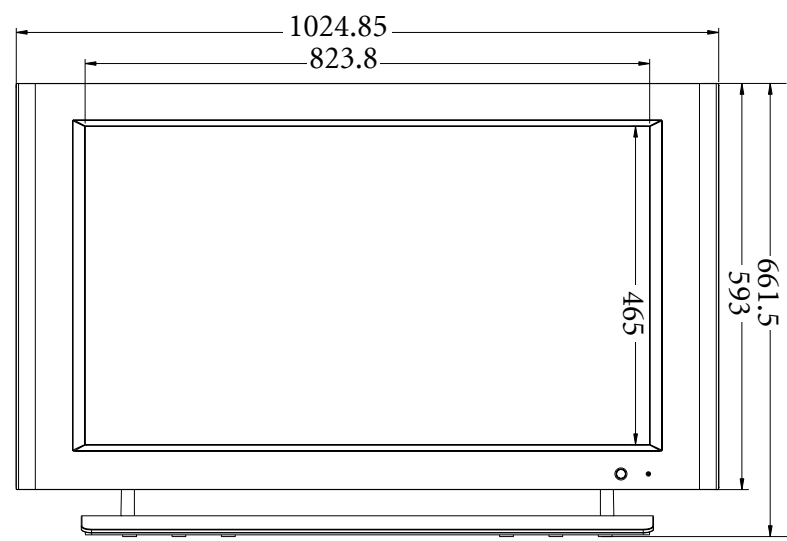

English

11 Dimensional Drawings

Unit: mm