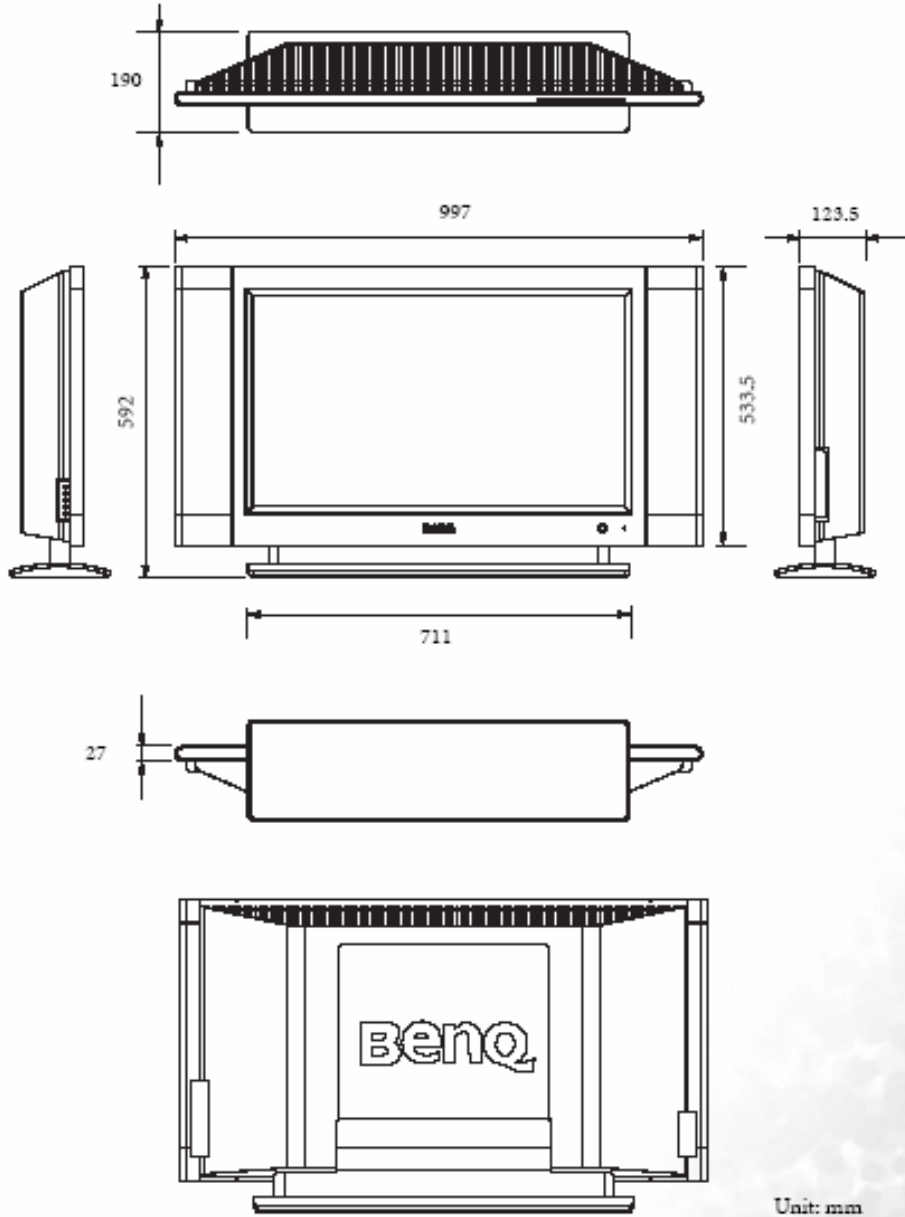

#### **DV3250** 32" LCD TV

- Screen Size 31.5"
- Aspect Ratio True 16:9
- Resolution 1366(x3) x 768
- Brightness 500 cd/m<sup>2</sup>
- Contrast Ratio 800 : 1
- Viewing Angle (L/R;U/D) (CR>=10) 85/85 (H), 85/85 (V)
- Response time 12ms (Gray to Gray)
- Video Compatibility PAL / SECAM / Full NTSC (M4.43) \*
- \* PAL and SECAM not supported by TV tuner
- Dimensions (W x H x D) (with stand) 39.25" x 23.30" x 7.48"
- Weight 44.09 lbs.
- Power supply 200W (typical)
- Input Signal Composite Input x 3
- S-Video x 3
- Component Video x 1
- D-Sub 15 pin x 1
- TV Tuner
- DVI-HDCP
- Audio Input PC Audio x 2 (RCA) - L/R
- Subwoofer
- Features 3:2 Pull Down Recovery
- 3D Edge Filtering
- HDTV Compatible (480p, 720p, 1080i)
- 3D Y/C Comb Filter
- Ultra High Contrast
- Gamma Correction
- User Situation Mode
- Dynamic Cinema Scanning
- Picture-in-Picture/Picture-on-Picture
- Built-in Speakers: 10W x 2
- SRS TruSurround XT Sound Effect
- Box Dimensions (W x H x D) 40.16" x 21" x 4.86"
- Warranty 1 year limited warranty

## Dimensional Drawings

English

DV3250