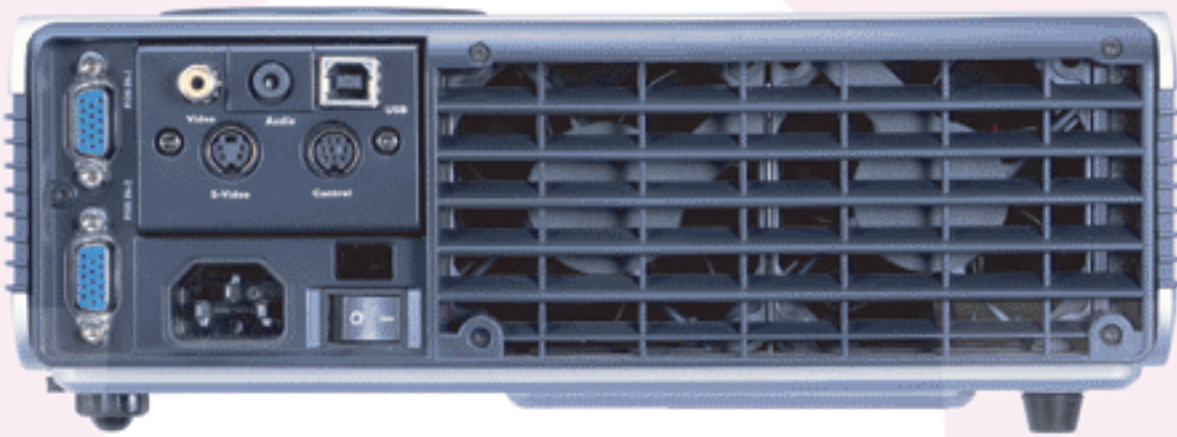

PalmPro Series

www.BenQ.com

BenQ PB7100/PB7200/PB7220 Projector

Product Specs

Model Name:	PB7100/PB7200/PB7220
Projection system:	DLP™ Technology by Texas Instruments
Panel:	.55"/0.7"/0.7" 12° DDR DMD™ x 1
Native Resolution:	SVGA(800x600)/XGA(1024x768)/XGA(1024x768)
Resolution Supported:	640 x 350 to 1280 x 1024
Brightness:	1800/2200/2500 ANSI lumens
Image Size:	17" to 235"/22" to 300"/22" to 300"
Throw Ratio:	48"@6.6'/60"@6.6'/60"@6.6'
Zoom Ratio:	1:1.2
Projection Distance:	2.6' ~ 32.8'
Lens:	Manual Zoom, F=2.6 to 3.1, f=23-27.6 mm
Uniformity:	85%
Contrast Ratio:	2000:1
Color:	Full 16.7 million color palette
Aspect Ratio:	4:3 / 16:9 screen selectable
Horizontal Frequency:	20 ~ 88 kHz
Vertical Scan Rate:	20 ~ 100 Hz
Projection Position:	Front / Rear, Table / Ceiling
Lamp:	250W UHP, 2000 hours lamp life
Audible Noise:	<34 dB
Input Terminals:	RGB: Analog-D-sub 15 pin x 2 S-Video: Mini DIN 4 pin x 1 Composite-Video RS232 Control Port x 1 USB Mouse Control x 1 Audio: mini jack x 1
Output Terminals:	2 Watt Speaker x 1
Video Compatible:	NTSC / PAL / SECAM / HDTV (480p, 720p, 1080i)
Body Material:	Magnesium Alloy
Body Color:	Silver
Dimensions:	10.16" x 3.15" x 8.31" (W x H x D)
Weight:	5.6 lbs
Power Supply:	100 to 240 VAC, 50 to 60 Hz
Power Consumption:	360W (Max.)
OSD (On-Screen Display) languages:	English / French / German / Italian / Spanish / Korean / Simplified Chinese / Traditional Chinese
Functions:	Digital Keystone, Auto, Freeze, Digital Zoom, Blank, Volume, P-Scan, Mute, Source Detection, Laser Pointer, HDTV Compatible, Video Mode, PIP(Picture in Picture), Wireless Mouse
Accessories (Standard):	User's Guide, Quick start card, Remote Control, AAA Batteries, 3:2 Power Plug Adapter, VGA Cable, Soft Carry Case, PWR Cord-UK, PWR Cord-US, PWR Cord-Pan Europe, Video cable, S-video Cable, PC-PC Audio Cable, RCA-PC Audio cable, HDTV Cable (PC To RCA Jack x 3)
Accessories (Optional):	Mac Adapter, Ceiling Mounting Kit,