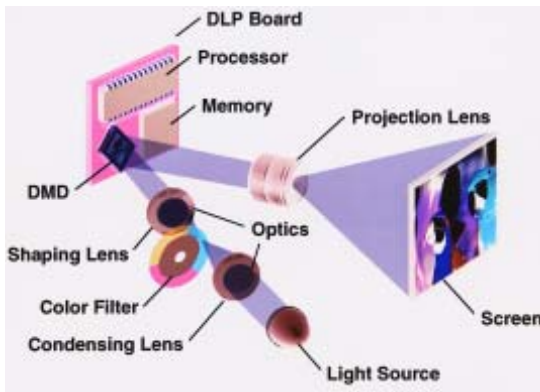

DLP™ - More than just another technology

DLP stands for Digital Light Processing™. At the heart of every DLP™ projection system is an optical semiconductor known as the Digital Micromirror Device, or DMD chip. Each chip contains a rectangular array of 1.3 million hinge-mounted microscopic mirrors; each of these micromirrors measures less than one-fifth the width of a human hair, and corresponds to one pixel in a projected image. DLP™ delivers out-of-the-box image quality for many thousands of hours, LCD by contrast degrades both measurably and visibly - so much so that the projector is rendered virtually unusable over time*. DLP has a smaller pixel gap than LCD, so there is no significant "screen door" effect. Corporate and educational customers today are struggling to make the most out of ever-shrinking budgets by making sound investments in equipment. When purchasing a projector, it's still important to compare features such as resolution, brightness and weight. But keep in mind that in the end, it is a projector's reliability that will provide the greatest return on your investment.

DCMS - "Dynamic Color Management System" for more vibrant and true-to-life color reproduction.

BenQ DCMS ensures the image color remains true to real life by using greater color accuracy and richer color saturation to give ideally vivid and beautiful images. This processing makes BenQ the ideal choice for conference rooms, especially where true-to-life color is important for videoconferencing and product presentation.