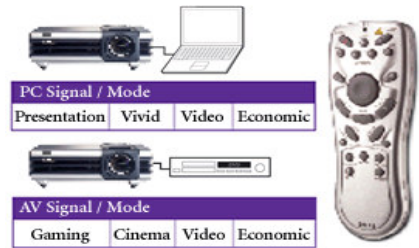

BenQ has developed a distribution model for Starin to allow for competitive dealer pricing, incentives and promotions. We realize the projector market is in constant price flux and have taken the steps to help you stay profitable. Projectors with a ★ represent a higher margin of profit when compared to the consumer and IT markets.

Did you know? DLP is becoming the Preferred technology? DLP is now 47% of the projector market.

Did you know? BenQ is now an established brand... BenQ projectors now rank #5 in the U.S.

Did you know? BenQ's 2 year warranty for professional projectors ... & now Starin replaces early stage problems with an advance replacement, for the best rapid response.

Did you know? As a registered QReseller you get additional benefits... salesperson spiffs and opportunities for special bid pricing are only eligible to registered Qresellers.. so sign up!

Did you know? BenQ has a posted "do not sell to" list of on-line MAP violators... this list is available for you to show your customer and ask, "do you want to trust buying from this renegade where your product immediately goes out of warranty? Or would you like to buy confidently from me a Qreseller listed as authorized at www.BenQ.us". Sell assured.

Did you know? The 8000 series (our key models intended for professional installation) have 4 quiet fans for better cooling with micro-dust filtering. And there are 8 pre-sets for optimizing content.

PC Signal / Mode
Presentation Vivid Video Economic

AV Signal / Mode
Gaming Cinema Video Economic

Did you know? Special bundles enhance your offer

Did you know? Starin has more BenQ inventory and better programs than any other supplier? We're committed to support you with the best of BenQ. Let our reps and inside staff show you.