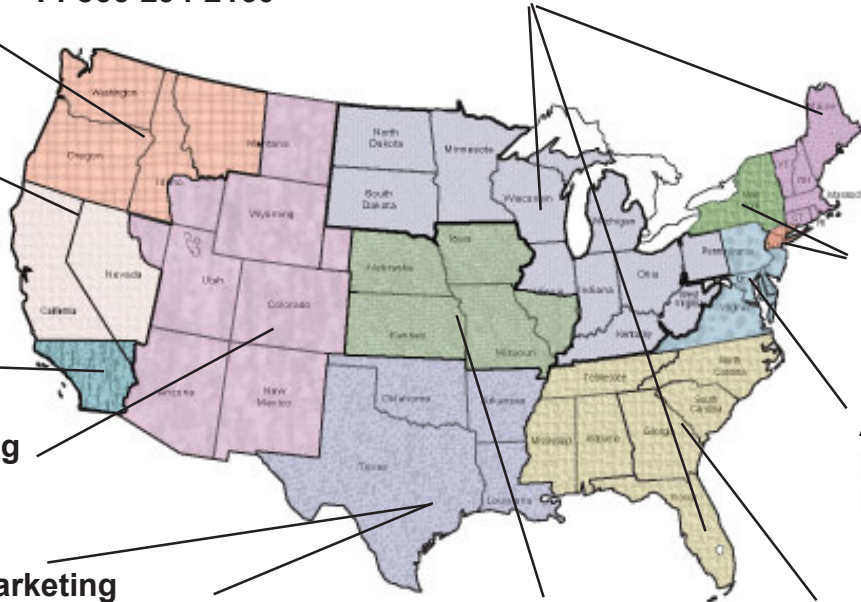

Professional AV Representatives

CentricAV
P: 509-363-1500
F: 509-363-1501

Canada:
DataVisual Marketing Inc.
P: 888-294-9889
F: 866-294-2160

Starin, Inc.
P: 219-929-4127
F: 219-929-4377

Progressive Audio Sales
P: 707-751-1626
F: 707-751-1697

Sonic Sales
P: 310-322-3333
F: 310-322-3334

Pro Tech Marketing
P: 801-561-8844
F: 801-561-9969

Cowser Lee Marketing
(Music Retail)
P: 817-572-6433
F: 817-478-5262

T.O.T.A.L. Marketing
(Audio-Visual Channel)
P: 817-560-3970
F: 817-560-9923

BC Electronics Sales Inc
P: 913-962-1990
F: 913-962-0718

Quest Marketing
P: 800-624-7650

John B. Anthony Company
P: 973-808-4188
F: 973-808-1055

Audio Associates
P: 410-964-1212
F: 410-964-0328

Terms and Conditions

ALL SALES

All accounts are COD Certified/CIA/MasterCard/Visa until credit is approved. If credit is approved, terms will be COD (Company Check) or Net 31.

PAYMENT TERMS

30-day terms are allowed on credit approved accounts. Payments paid within the terms are defined as those payments received and posted to your account no later than 30 days from the invoice date.

If you would like to establish open terms, please contact our Credit Department.

SHIPPING

FOB Starin Distributing, 1531 South Calumet Road, Chesterton, IN 46304.

MINIMUM ORDER

There is no minimum order.

PAST DUE ACCOUNTS

All invoices are due according to the terms stated on the invoice. A finance charge of 1.5% per month will be assessed on the unpaid balance of all invoices past due. In the event a finance charge is not assessed on a monthly basis that shall not be deemed a waiver of our right to assess such charges at a later date. Accounts extending 45 days beyond the invoice date may be placed on COD Certified, CIA or Credit Card status. Accounts extending 65 days may be referred to an agency for collection.

RETURNED CHECKS

A $30 charge is applied to all checks returned for insufficient funds and discount privileges are forfeited on applicable invoices.

DEFAULT

In the event collection is required for past due invoices and accounts, you agree to pay reasonable costs and attorney fees incurred.

SHORTAGES OR DAMAGED SHIPMENTS

All shortages or damaged shipments must be noted on carrier's bill of lading or similar document. A claim against the carrier must be filed per ICC regulations and we must be notified in writing within 10 days of the invoice date.

RETURN POLICY

BenQ products are non-returnable to Starin. In the case of a defective or D.O.A. product(s), contact BenQ directly at 866-600-2367

PRICING POLICY

Prices are subject to change without notice.

DEALER AGREEMENTS

Select brands require a signed dealer agreement before any product can be shipped

MAP POLICY

Minimum Advertised Price ("MAP") unilaterally sets the MAP on all products (where it is listed) by all means of solicitation, including electronic or print means, including facsimile, Internet Web Site, On-Line Service, Newspaper, Magazine, Newsletter, Direct Mailing, or similar means. Dealers who advertise products below MAP pricing will be terminated immediately.

KEEP PRICING CURRENT AT:
<http://BenQ.Starin.biz>