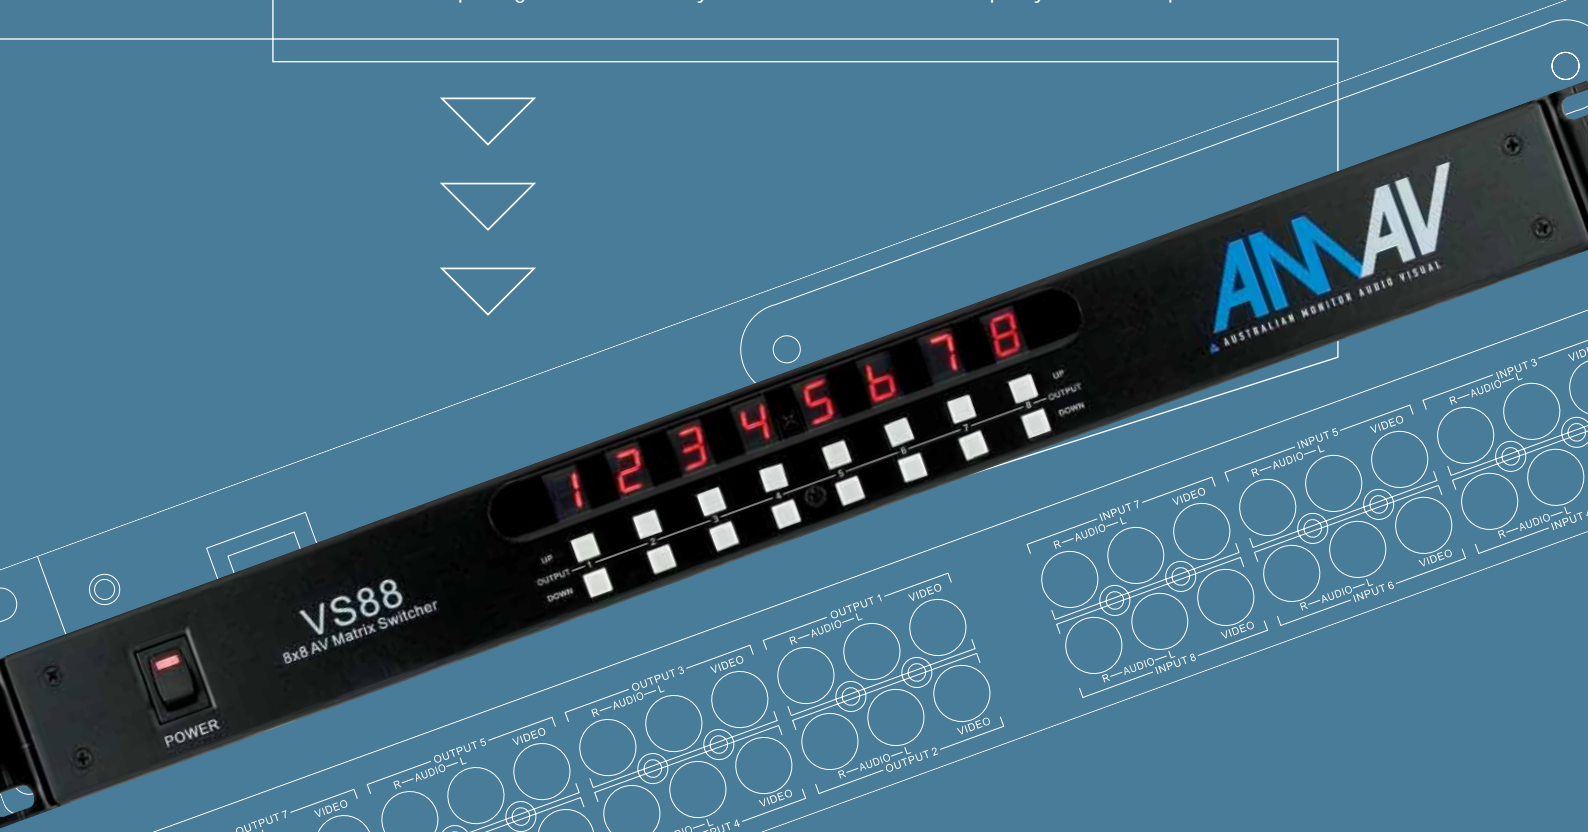

## ▶▶ AT A GLANCE

- 8 composite video, stereo RCA inputs
- 8 composite video, stereo RCA outputs
- Compact 1 RU size
- Front Panel LED indication
- Infra-red remote control
- RS232 serial control

## ▶▶ A MORE THOROUGH EXAMINATION

The ANMAV VS88 audio visual matrix switcher is a cost effective, yet high quality AV source matrix switcher designed for the highly demanding commercial audio visual market. Featuring 8 composite video and stereo RCA audio inputs which can be routed to any 8 composite video and stereo RCA audio outputs, this compact 1 RU AV matrix switcher has front panel control with LED indication. Alternatively, sources can be routed via the supplied infra-red remote control or via RS232 serial control. The ANMAV VS88 provides comprehensive audio visual switching in an elegant slim line package with the flexibility and features demanded in a quality audio visual product.

## ARCHITECTURAL SPECIFICATION

The AV matrix switcher shall be of compact design and feature 8 composite video, stereo RCA audio inputs and 8 composite video, stereo RCA audio outputs. The unit shall have LED indication of source selected on the front panel and be operable via the front panel, via infra-red remote control or via RS232 serial control. The unit shall be an Australian Monitor AMAV VS88.

## SPECIFICATIONS

VIDEO INPUTS	8 x composite video, 750hm, RCA connectors
AUDIO INPUTS	8 x stereo line level audio, 47kOhm, dual RCA connectors
VIDEO OUTPUTS	8 x composite video, 750hm, RCA connectors
AUDIO OUTPUTS	8 x stereo line level audio, 47kOhm, dual RCA connectors
VIDEO BANDWIDTH	>150MHz
VIDEO CROSSTALK	>60dB
AUDIO CROSSTALK	>60dB
AUDIO SNR	>77dB
AUDIO THD+N	<0.02%
CONTROL	Front Panel, IR Remote, RS232
RS232 CONTROL	9600 Baud, No Parity, 8 data bits, 1 stop bit
POWER	+12V DC, centre +ve, outer -ve, 1.2A Max
DIMENSIONS (H X W X D)	44mm x 440mm x 200mm
SHIPPING DIMENSIONS (H X W X D)	98mm x 510mm x 283mm
SHIPPING WEIGHT	3.5 kg