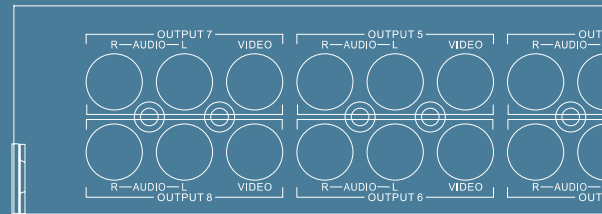

## ▶▶ AT A GLANCE

- 8 composite video, stereo RCA inputs
- 8 composite video, stereo RCA outputs
- Compact 1 RU size
- Front Panel LED indication
- Infra-red remote control
- RS232 serial control

## ▶▶ A MORE THOROUGH EXAMINATION

The ANMAV VS88 audio visual matrix switcher is a cost effective, yet high quality AV source matrix switcher designed for the highly demanding commercial audio visual market. Featuring 8 composite video and stereo RCA audio inputs which can be routed to any 8 composite video and stereo RCA audio outputs, this compact 1 RU AV matrix switcher has front panel control with LED indication. Alternatively, sources can be routed via the supplied infra-red remote control or via RS232 serial control. The ANMAV VS88 provides comprehensive audio visual switching in an elegant slim line package with the flexibility and features demanded in a quality audio visual product.

## ARCHITECTURAL SPECIFICATION

The AV matrix switcher shall be of compact design and feature 8 composite video, stereo RCA audio inputs and 8 composite video, stereo RCA audio outputs. The unit shall have LED indication of source selected on the front panel and be operable via the front panel, via infra-red remote control or via RS232 serial control. The unit shall be an Australian Monitor AMAV VS88.

## SPECIFICATIONS

VIDEO INPUTS	8 x composite video, 750hm, RCA connectors
AUDIO INPUTS	8 x stereo line level audio, 47kOhm, dual RCA connectors
VIDEO OUTPUTS	8 x composite video, 750hm, RCA connectors
AUDIO OUTPUTS	8 x stereo line level audio, 47kOhm, dual RCA connectors
VIDEO BANDWIDTH	>150MHz
VIDEO CROSSTALK	>60dB
AUDIO CROSSTALK	>60dB
AUDIO SNR	>77dB
AUDIO THD+N	<0.02%
CONTROL	Front Panel, IR Remote, RS232
RS232 CONTROL	9600 Baud, No Parity, 8 data bits, 1 stop bit
POWER	+12V DC, centre +ve, outer -ve, 1.2A Max
DIMENSIONS (H X W X D)	44mm x 440mm x 200mm
SHIPPING DIMENSIONS (H X W X D)	98mm x 510mm x 283mm
SHIPPING WEIGHT	3.5 kg