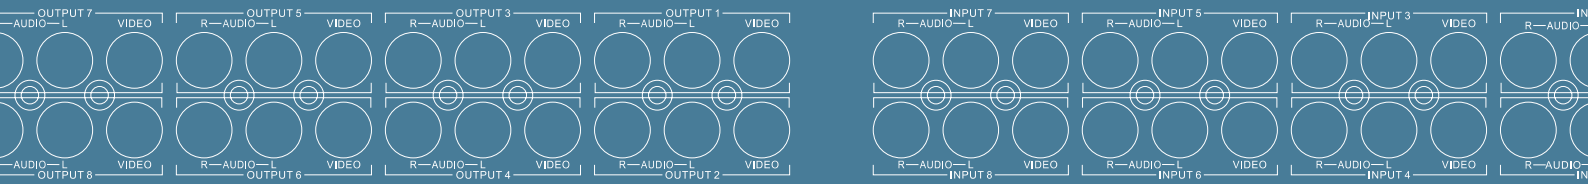

## ▶▶ AT A GLANCE

- 8 composite video, stereo RCA inputs
- 8 composite video, stereo RCA outputs
- Compact 1 RU size
- Front Panel LED indication
- Infra-red remote control
- RS232 serial control

## ▶▶ A MORE THOROUGH EXAMINATION

The ANMAV VS88 audio visual matrix switcher is a cost effective, yet high quality AV source matrix switcher designed for the highly demanding commercial audio visual market. Featuring 8 composite video and stereo RCA audio inputs which can be routed to any 8 composite video and stereo RCA audio outputs, this compact 1 RU AV matrix switcher has front panel control with LED indication. Alternatively, sources can be routed via the supplied infra-red remote control or via RS232 serial control. The ANMAV VS88 provides comprehensive audio visual switching in an elegant slim line package with the flexibility and features demanded in a quality audio visual product.

## ARCHITECTURAL SPECIFICATION

The AV matrix switcher shall be of compact design and feature 8 composite video, stereo RCA audio inputs and 8 composite video, stereo RCA audio outputs. The unit shall have LED indication of source selected on the front panel and be operable via the front panel, via infra-red remote control or via RS232 serial control. The unit shall be an Australian Monitor AMAV VS88.

## SPECIFICATIONS

VIDEO INPUTS	8 x composite video, 750hm, RCA connectors
AUDIO INPUTS	8 x stereo line level audio, 47kOhm, dual RCA connectors
VIDEO OUTPUTS	8 x composite video, 750hm, RCA connectors
AUDIO OUTPUTS	8 x stereo line level audio, 47kOhm, dual RCA connectors
VIDEO BANDWIDTH	>150MHz
VIDEO CROSSTALK	>60dB
AUDIO CROSSTALK	>60dB
AUDIO SNR	>77dB
AUDIO THD+N	<0.02%
CONTROL	Front Panel, IR Remote, RS232
RS232 CONTROL	9600 Baud, No Parity, 8 data bits, 1 stop bit
POWER	+12V DC, centre +ve, outer -ve, 1.2A Max
DIMENSIONS (H X W X D)	44mm x 440mm x 200mm
SHIPPING DIMENSIONS (H X W X D)	98mm x 510mm x 283mm
SHIPPING WEIGHT	3.5 kg