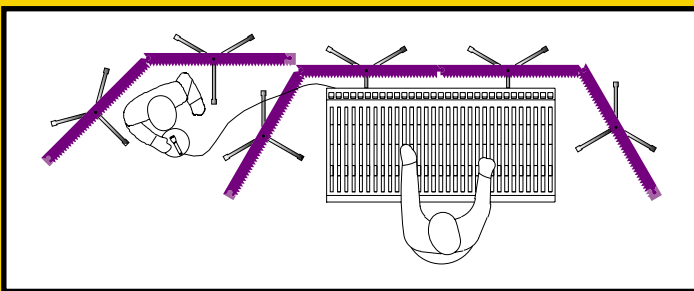

Set Yourself Apart From The Crowd

The MAX-Wall panels are thick enough to yield a pretty high degree of sound containment, so a couple boxes of them can be used to set up—in a flash!—a temporary pseudo-iso booth. Will it yield total sound isolation? Heck no. But it'll give you enough containment so that you can lay down a clean new track.....in a hurry and probably without having to monitor on headphones.

It Doesn't Get Any Easier or More Affordable Than This

You can unbox and set up your MAX-Wall in a matter of minutes—no tools, no adhesive, no fuss. And the MAX-Wall is INCREDIBLY affordable!

We could've called it "The Acoustical Holy Grail"!

Whoa! Just Arrived! NRC Test Data

125Hz	.81	1000Hz	1.05	Overall NRC:	1.05
250Hz	1.02	2000Hz	1.02	Great broadband absorption	
500Hz	1.06	4000Hz	1.02	and incredibly linear!	

MAX-Wall Options:

Window Kit: Panel w/18" x 12" Plexiglass
Bass Traps: Stand-Mounted 4' LENRD Bass Traps
MAX-Wall Stand: Height Extenders

Specifications: (Per Box)

4 Interlocking Panels: 20" x 48" x 4.375"   Height: 2'4" to 6'
2 MAX-Wall Stands: w/Boom Arms   2 Supergrip 4" Spring Clamps

Applications:

- Project Studios
- Radio/Television Remotes
- Home Theater
- Drum Gobos
- Orchestra Pit
- Practice/Teaching Room
- Surround Mix Position
- Apartment Recording
- Vocal Booth
- Church Choir
- Office Dividers
- You Name It!

ANYPLACE YOU NEED SOUND CONTROL!

Auralex™
acoustics

8851 Hague Road • Indianapolis IN 46256
www.auralex.com • auralex@auralex.com
317.842.2600 • 1.800.95.WEDGE