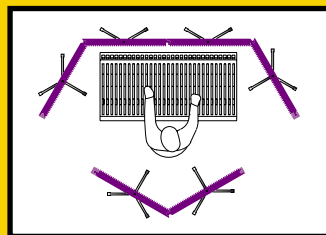

Set Yourself Apart From The Crowd

The MAX-Wall panels are thick enough to yield a pretty high degree of sound containment, so a couple boxes of them can be used to set up—in a flash!—a temporary pseudo-iso booth. Will it yield total sound isolation? Heck no. But it'll give you enough containment so that you can lay down a clean new track.....in a hurry and probably without having to monitor on headphones.

It Doesn't Get Any Easier or More Affordable Than This

You can unbox and set up your MAX-Wall in a matter of minutes—no tools, no adhesive, no fuss. And the MAX-Wall is INCREDIBLY affordable!

We could've called it "The Acoustical Holy Grail"!

Whoa! Just Arrived! NRC Test Data

125Hz	.81	1000Hz	1.05	Overall NRC:	1.05
250Hz	1.02	2000Hz	1.02	Great broadband absorption	
500Hz	1.06	4000Hz	1.02	and incredibly linear!	

MAX-Wall Options:

Window Kit: Panel w/18" x 12" Plexiglass
Bass Traps: Stand-Mounted 4' LENRD Bass Traps
MAX-Wall Stand: Height Extenders

Specifications: (Per Box)

4 Interlocking Panels: 20" x 48" x 4.375"   Height: 2'4" to 6'
2 MAX-Wall Stands: w/Boom Arms   2 Supergrip 4" Spring Clamps

Applications:

- Project Studios
- Radio/Television Remotes
- Home Theater
- Drum Gobos
- Orchestra Pit
- Practice/Teaching Room
- Surround Mix Position
- Apartment Recording
- Vocal Booth
- Church Choir
- Office Dividers
- You Name It!

ANYPLACE YOU NEED SOUND CONTROL!

Auralex™
acoustics

8851 Hague Road • Indianapolis IN 46256
www.auralex.com • auralex@auralex.com
317.842.2600 • 1.800.95.WEDGE