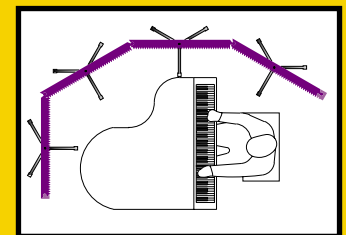

Set Yourself Apart From The Crowd

The MAX-Wall panels are thick enough to yield a pretty high degree of sound containment, so a couple boxes of them can be used to set up—in a flash!—a temporary pseudo-iso booth. Will it yield total sound isolation? Heck no. But it'll give you enough containment so that you can lay down a clean new track.....in a hurry and probably without having to monitor on headphones.

It Doesn't Get Any Easier or More Affordable Than This

You can unbox and set up your MAX-Wall in a matter of minutes—no tools, no adhesive, no fuss. And the MAX-Wall is INCREDIBLY affordable!

We could've called it "The Acoustical Holy Grail"!

Whoa! Just Arrived! NRC Test Data

125Hz	.81	1000Hz	1.05	Overall NRC:	1.05
250Hz	1.02	2000Hz	1.02	Great broadband absorption	
500Hz	1.06	4000Hz	1.02	and incredibly linear!	

MAX-Wall Options:

Window Kit: Panel w/18" x 12" Plexiglass
Bass Traps: Stand-Mounted 4' LENRD Bass Traps
MAX-Wall Stand: Height Extenders

Specifications: (Per Box)

4 Interlocking Panels: 20" x 48" x 4.375"   Height: 2'4" to 6'
2 MAX-Wall Stands: w/Boom Arms   2 Supergrip 4" Spring Clamps

Applications:

- Project Studios
- Radio/Television Remotes
- Home Theater
- Drum Gobos
- Orchestra Pit
- Practice/Teaching Room
- Surround Mix Position
- Apartment Recording
- Vocal Booth
- Church Choir
- Office Dividers
- You Name It!

ANYPLACE YOU NEED SOUND CONTROL!

Auralex™
acoustics

8851 Hague Road • Indianapolis IN 46256
www.auralex.com • auralex@auralex.com
317.842.2600 • 1.800.95.WEDGE