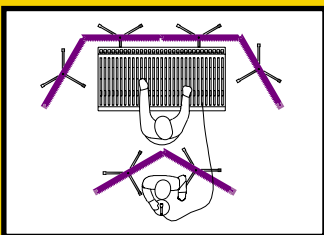

Set Yourself Apart From The Crowd

The MAX-Wall panels are thick enough to yield a pretty high degree of sound containment, so a couple boxes of them can be used to set up—in a flash!—a temporary pseudo-iso booth. Will it yield total sound isolation? Heck no. But it'll give you enough containment so that you can lay down a clean new track.....in a hurry and probably without having to monitor on headphones.

It Doesn't Get Any Easier or More Affordable Than This

You can unbox and set up your MAX-Wall in a matter of minutes—no tools, no adhesive, no fuss. And the MAX-Wall is INCREDIBLY affordable!

We could've called it "The Acoustical Holy Grail"!

Whoa! Just Arrived! NRC Test Data

125Hz	.81	1000Hz	1.05	Overall NRC:	1.05
250Hz	1.02	2000Hz	1.02	Great broadband absorption	
500Hz	1.06	4000Hz	1.02	and incredibly linear!	

MAX-Wall Options:

Window Kit: Panel w/18" x 12" Plexiglass
Bass Traps: Stand-Mounted 4' LENRD Bass Traps
MAX-Wall Stand: Height Extenders

Specifications: (Per Box)

4 Interlocking Panels: 20" x 48" x 4.375"   Height: 2'4" to 6'
2 MAX-Wall Stands: w/Boom Arms   2 Supergrip 4" Spring Clamps

Applications:

- Project Studios
- Radio/Television Remotes
- Home Theater
- Drum Gobos
- Orchestra Pit
- Practice/Teaching Room
- Surround Mix Position
- Apartment Recording
- Vocal Booth
- Church Choir
- Office Dividers
- You Name It!

ANYPLACE YOU NEED SOUND CONTROL!

Auralex™
acoustics

8851 Hague Road • Indianapolis IN 46256
www.auralex.com • auralex@auralex.com
317.842.2600 • 1.800.95.WEDGE