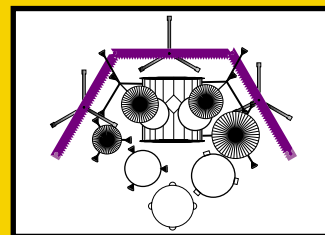

Set Yourself Apart From The Crowd

The MAX-Wall panels are thick enough to yield a pretty high degree of sound containment, so a couple boxes of them can be used to set up—in a flash!—a temporary pseudo-iso booth. Will it yield total sound isolation? Heck no. But it'll give you enough containment so that you can lay down a clean new track.....in a hurry and probably without having to monitor on headphones.

It Doesn't Get Any Easier or More Affordable Than This

You can unbox and set up your MAX-Wall in a matter of minutes—no tools, no adhesive, no fuss. And the MAX-Wall is INCREDIBLY affordable!

We could've called it "The Acoustical Holy Grail"!

Whoa! Just Arrived! NRC Test Data

125Hz	.81	1000Hz	1.05	Overall NRC:	1.05
250Hz	1.02	2000Hz	1.02	Great broadband absorption	
500Hz	1.06	4000Hz	1.02	and incredibly linear!	

MAX-Wall Options:

Window Kit: Panel w/18" x 12" Plexiglass
Bass Traps: Stand-Mounted 4' LENRD Bass Traps
MAX-Wall Stand: Height Extenders

Specifications: (Per Box)

4 Interlocking Panels: 20" x 48" x 4.375"   Height: 2'4" to 6'
2 MAX-Wall Stands: w/Boom Arms   2 Supergrip 4" Spring Clamps

Applications:

- Project Studios
- Radio/Television Remotes
- Home Theater
- Drum Gobos
- Orchestra Pit
- Practice/Teaching Room
- Surround Mix Position
- Apartment Recording
- Vocal Booth
- Church Choir
- Office Dividers
- You Name It!

ANYPLACE YOU NEED SOUND CONTROL!

Auralex™
acoustics

8851 Hague Road • Indianapolis IN 46256
www.auralex.com • auralex@auralex.com
317.842.2600 • 1.800.95.WEDGE