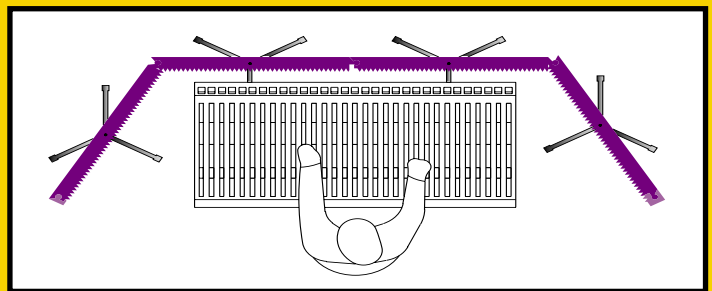

Set Yourself Apart From The Crowd

The MAX-Wall panels are thick enough to yield a pretty high degree of sound containment, so a couple boxes of them can be used to set up—in a flash!—a temporary pseudo-iso booth. Will it yield total sound isolation? Heck no. But it'll give you enough containment so that you can lay down a clean new track.....in a hurry and probably without having to monitor on headphones.

It Doesn't Get Any Easier or More Affordable Than This

You can unbox and set up your MAX-Wall in a matter of minutes—no tools, no adhesive, no fuss. And the MAX-Wall is INCREDIBLY affordable!

We could've called it "The Acoustical Holy Grail"!

Whoa! Just Arrived! NRC Test Data

125Hz	.81	1000Hz	1.05	Overall NRC:	1.05
250Hz	1.02	2000Hz	1.02	Great broadband absorption	
500Hz	1.06	4000Hz	1.02	and incredibly linear!	

MAX-Wall Options:

Window Kit: Panel w/18" x 12" Plexiglass
Bass Traps: Stand-Mounted 4' LENRD Bass Traps
MAX-Wall Stand: Height Extenders

Specifications: (Per Box)

4 Interlocking Panels: 20" x 48" x 4.375"   Height: 2'4" to 6'
2 MAX-Wall Stands: w/Boom Arms   2 Supergrip 4" Spring Clamps

Applications:

- Project Studios
- Radio/Television Remotes
- Home Theater
- Drum Gobos
- Orchestra Pit
- Practice/Teaching Room
- Surround Mix Position
- Apartment Recording
- Vocal Booth
- Church Choir
- Office Dividers
- You Name It!

ANYPLACE YOU NEED SOUND CONTROL!

Auralex™
acoustics

8851 Hague Road • Indianapolis IN 46256
www.auralex.com • auralex@auralex.com
317.842.2600 • 1.800.95.WEDGE