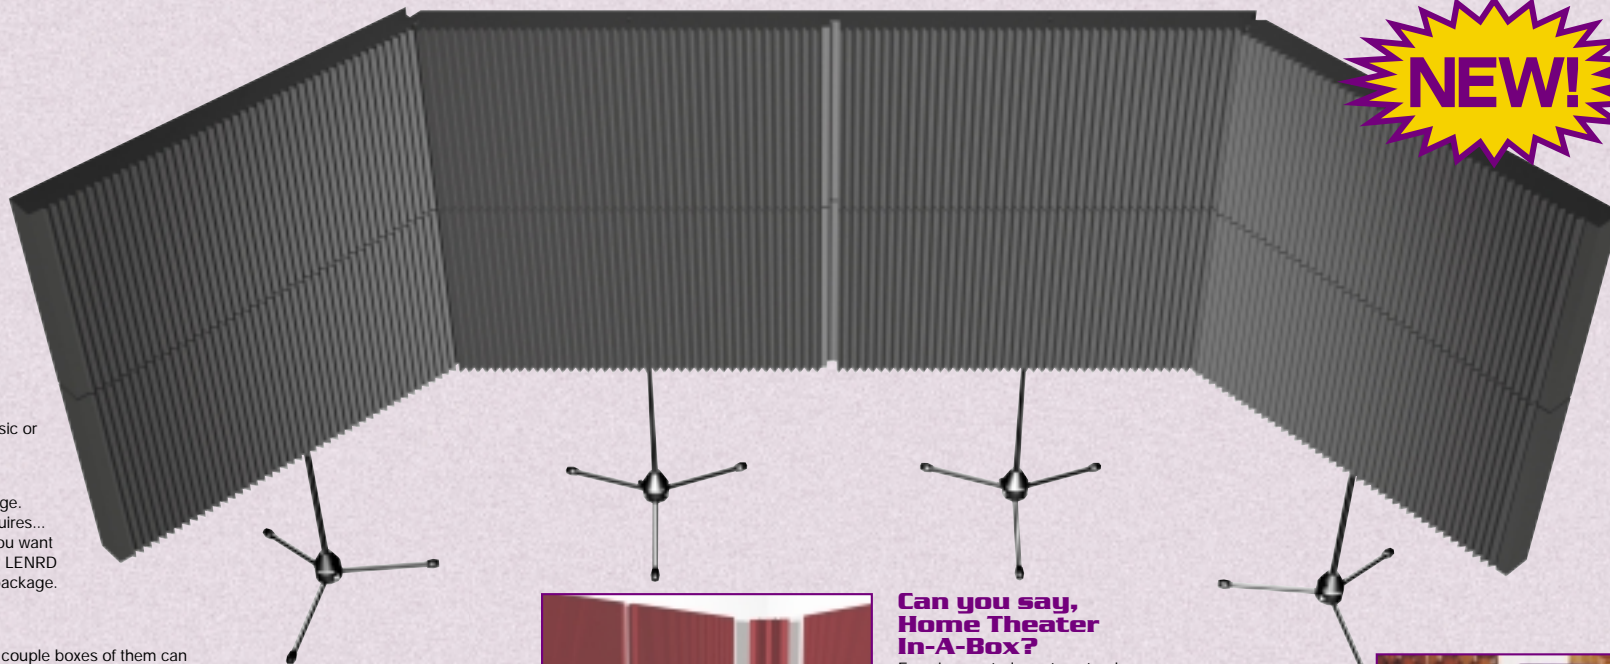

The MAX-Wall's proprietary, patent-pending design offers excellent broadband control of sound waves throughout your room AND in the nearfield, so now you can play, record or mix great music or vocal tracks ANYWHERE at ANY TIME!

We Designed MAX-Wall With Room To Grow

The interlocking MAX-Wall system is made to grow....and grow....and grow as your needs change. It can just go on and on and on—but only if you need it to. Don't buy more than your place requires... and don't bankrupt your pocketbook when a simple MAX-Wall system might be all you need! You want modular? MAX-Wall's your answer! Add our Sunburst-360s or some of our new stand-mounted LENRD Bass Traps and you've got an incredible amount of acoustical control in an attractive, portable package. And it can go anywhere with you!

Set Yourself Apart From The Crowd

The MAX-Wall panels are thick enough to yield a pretty high degree of sound containment, so a couple boxes of them can be used to set up—in a flash!—a temporary pseudo-iso booth. Will it yield total sound isolation? Heck no. But it'll give you enough containment so that you can lay down a clean new track....in a hurry and probably without having to monitor on headphones.

It Doesn't Get Any Easier or More Affordable Than This

You can unbox and set up your MAX-Wall in a matter of minutes—no tools, no adhesive, no fuss. And the MAX-Wall is INCREDIBLY affordable! We could've called it "The Acoustical Holy Grail"!

Can you say, Home Theater In-A-Box?

Even in a rented apartment or home, with just a couple of boxes of MAX-Wall, you can finally experience your DVDs the way the Director intended! Surround yourself with MAX-Wall for the ultimate home theater listening environment!