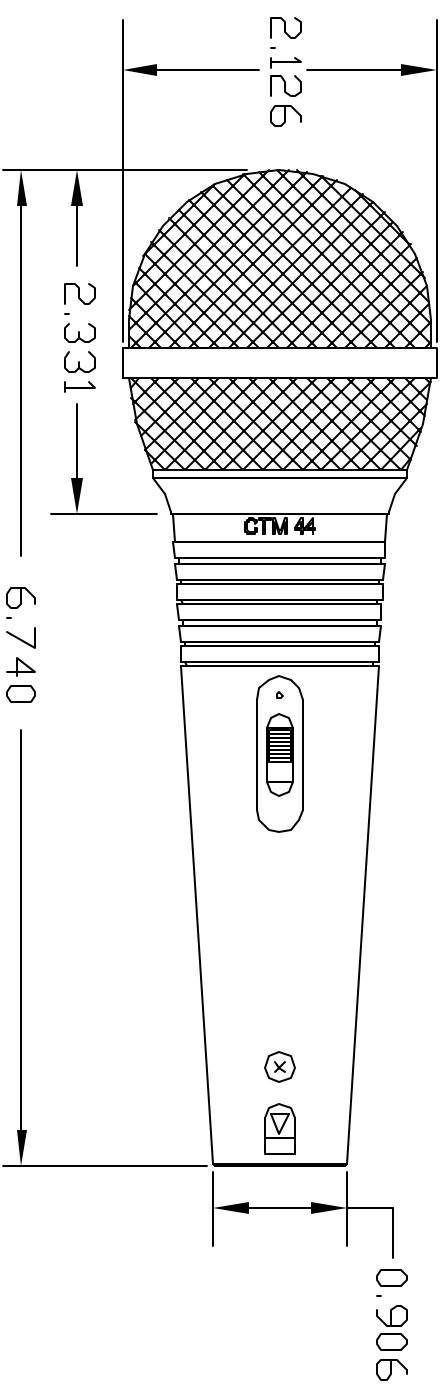

035-01-CTM44

NOTE:
1. CTM44LS SAME AS CTM 44, WITH
EXCEPTION OF SWITCH

REVISION	NO.	FIRST MADE FOR	MADE FOR	TITLE
RELEASE	DATE			CTM44, -44LS
3-14-05		DRAWN	APPD	SCALE DWG NO.
			DD NOT SCALE DRAWING	NONE 035-01-CTM44
			3rd ANGLE PRD.	
			SIZE	
			B	