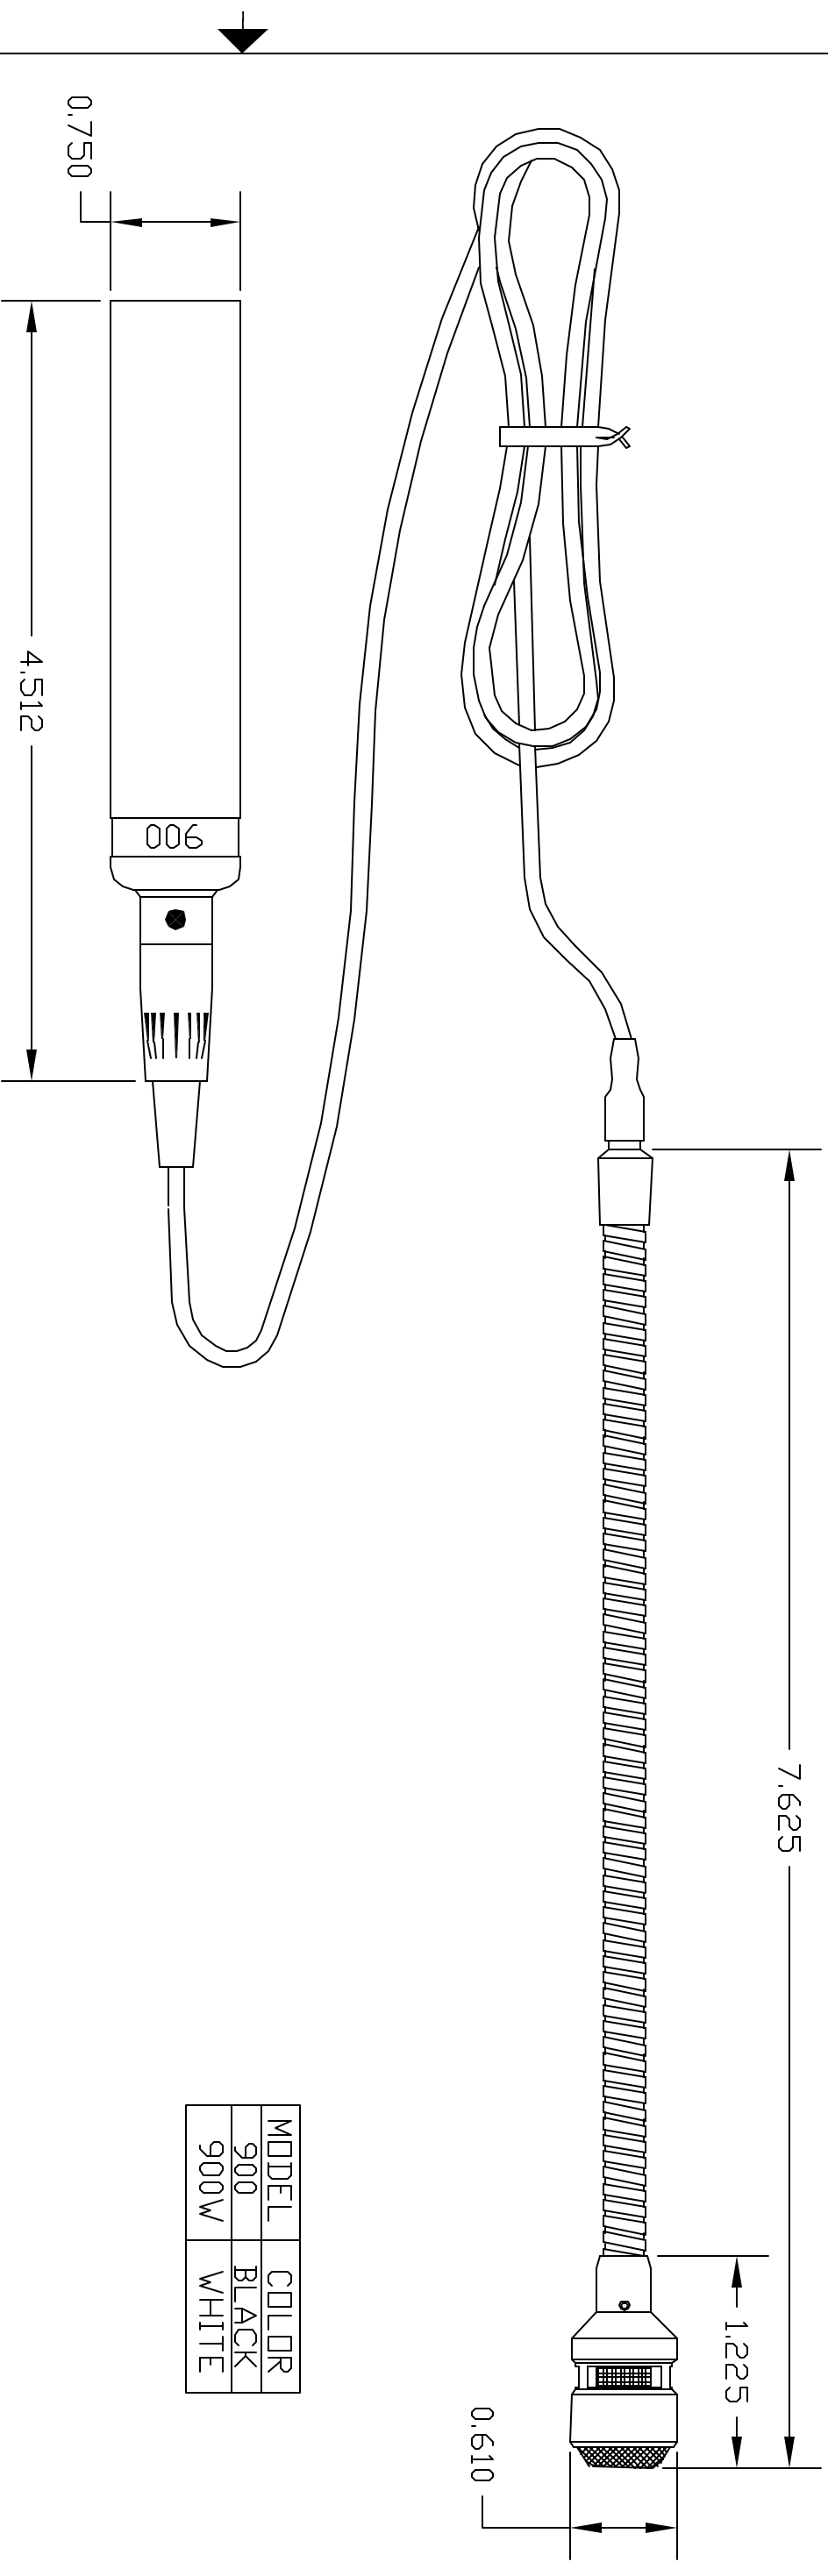

035-01-900

MODEL	COLOR
900	BLACK
900W	WHITE

NOTE:
1. CABLE APPROX. 30FT IN LENGTH

NO.	REVISED	DATE	RELEASE
FIRST MADE FOR	MADE FOR	TITLE	
		900,900W	
DRAWN	APPD	DO NOT SCALE DRAWING	3rd ANGLE PRD. SIZE
3-14-05		SCALE	DWG NO.
		NONE	035-01-900