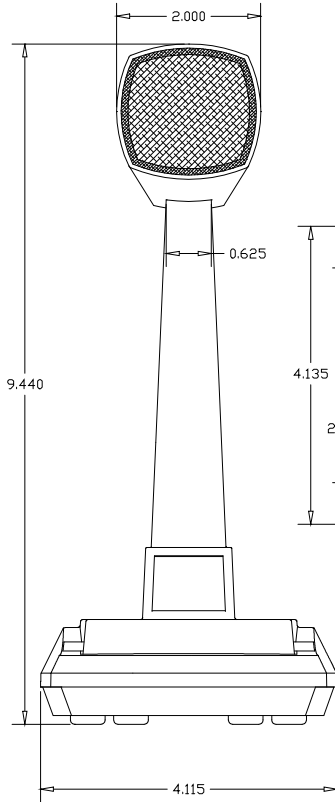

122-04-878

REV	DATE	FIRST MADE FOR 901	TITLE
RELEASE		ASTATIC	878HL
DRAWN	APPD	DO NOT SCALE DRAWING	
		3RD ANGLE PROJ	SCALE DWG NO.
	12-06-04	c	1/1 124-01-878