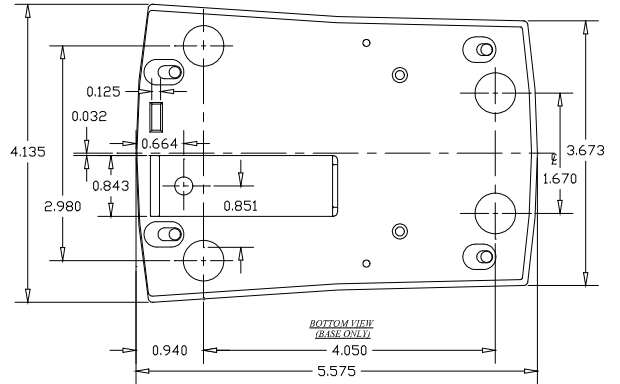

122-04-878

REV	DATE	FIRST MADE FOR 901	TITLE
RELEASE		ASTATIC	878HL
DRAWN	APPD	DO NOT SCALE DRAWING	
		3RD ANGLE PROJ	SCALE DWG NO.
	12-06-04	c	1/1 124-01-878