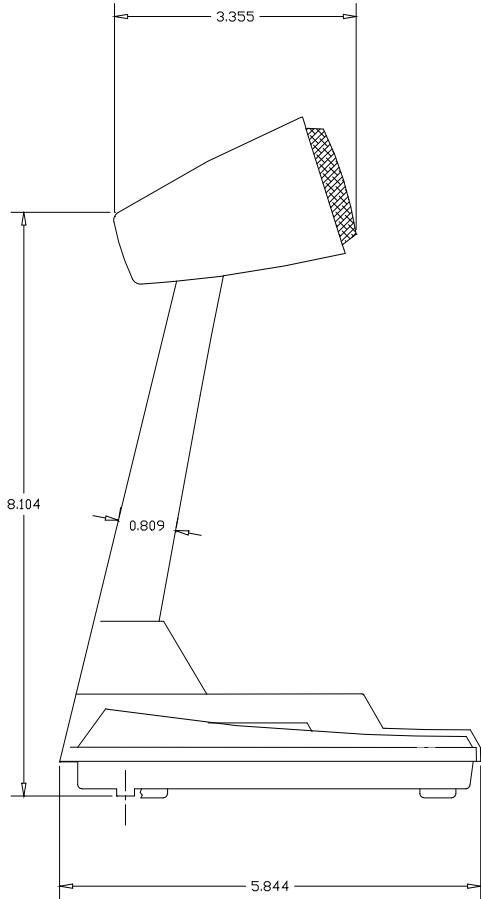

122-04-878

REV	DATE	FIRST MADE FOR 901	TITLE
RELEASE		ASTATIC	878HL
DRAWN	APPD	DO NOT SCALE DRAWING	
		3RD ANGLE PROJ	SCALE DWG NO.
	12-06-04	c	1/1 124-01-878