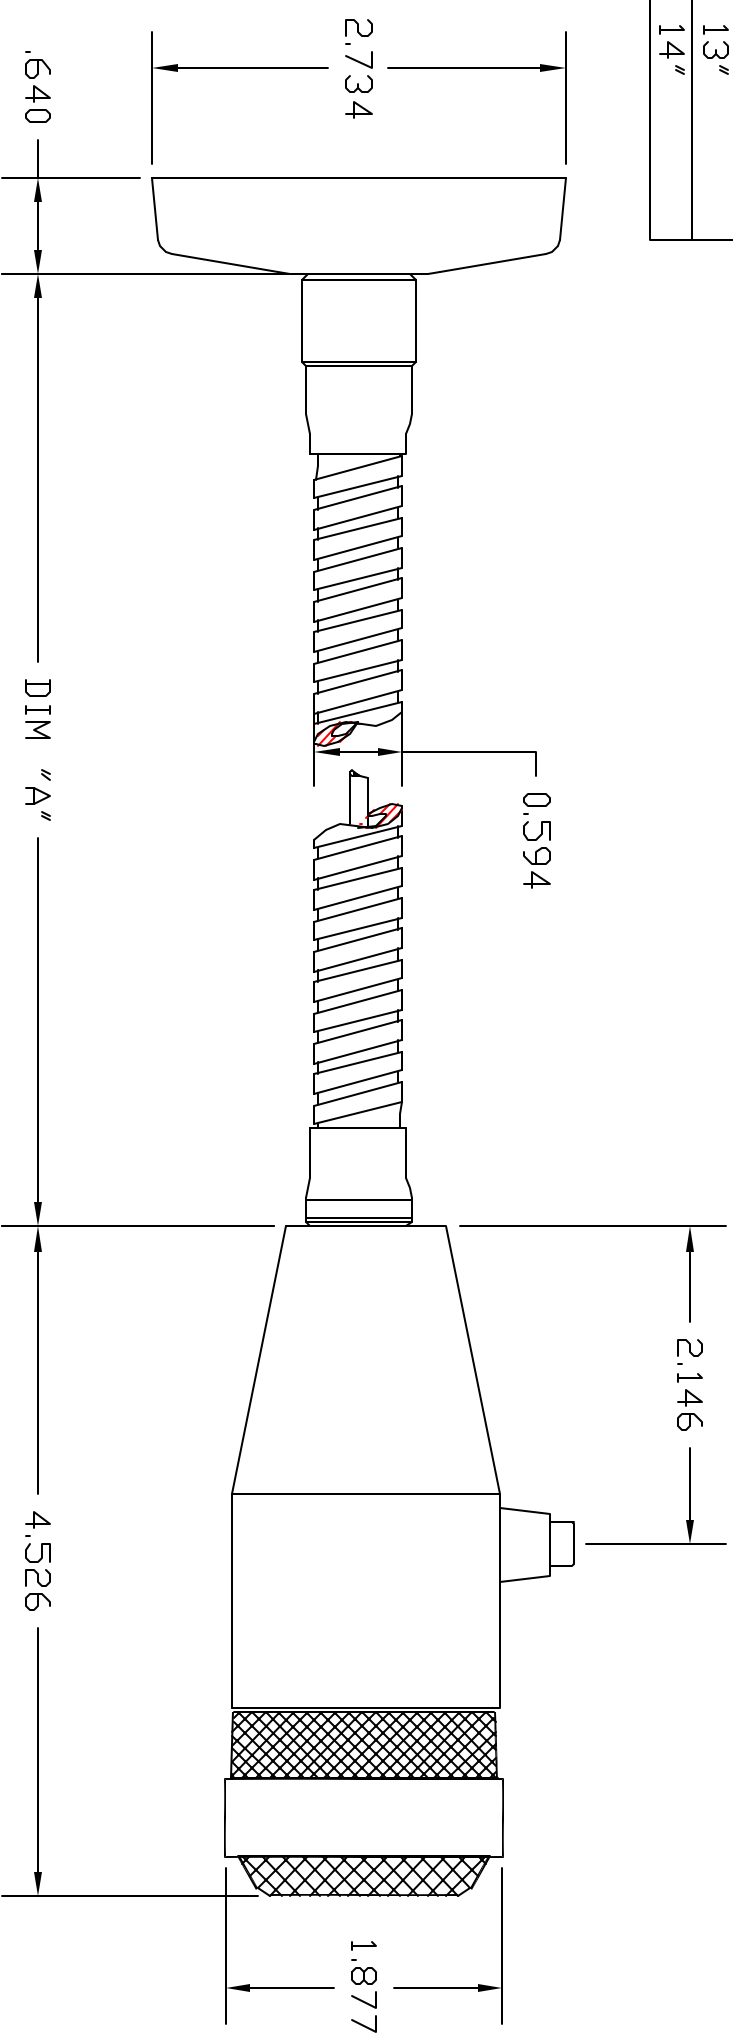

035-01-119S

MODEL NO.	GOOSENECK SIZE(DIM "A")
119S	_____
119S-13	13'
119S-19	14"

REVISION	NO.	FIRST MADE FOR	MADE FOR	TITLE
RELEASE	DATE			119S, -13, -19
3-10-05		DRAWN	APPD	DD NOT SCALE DRAWING
				3rd ANGLE PRD. SIZE
				SCALE DWG NO.
				035-01-119S