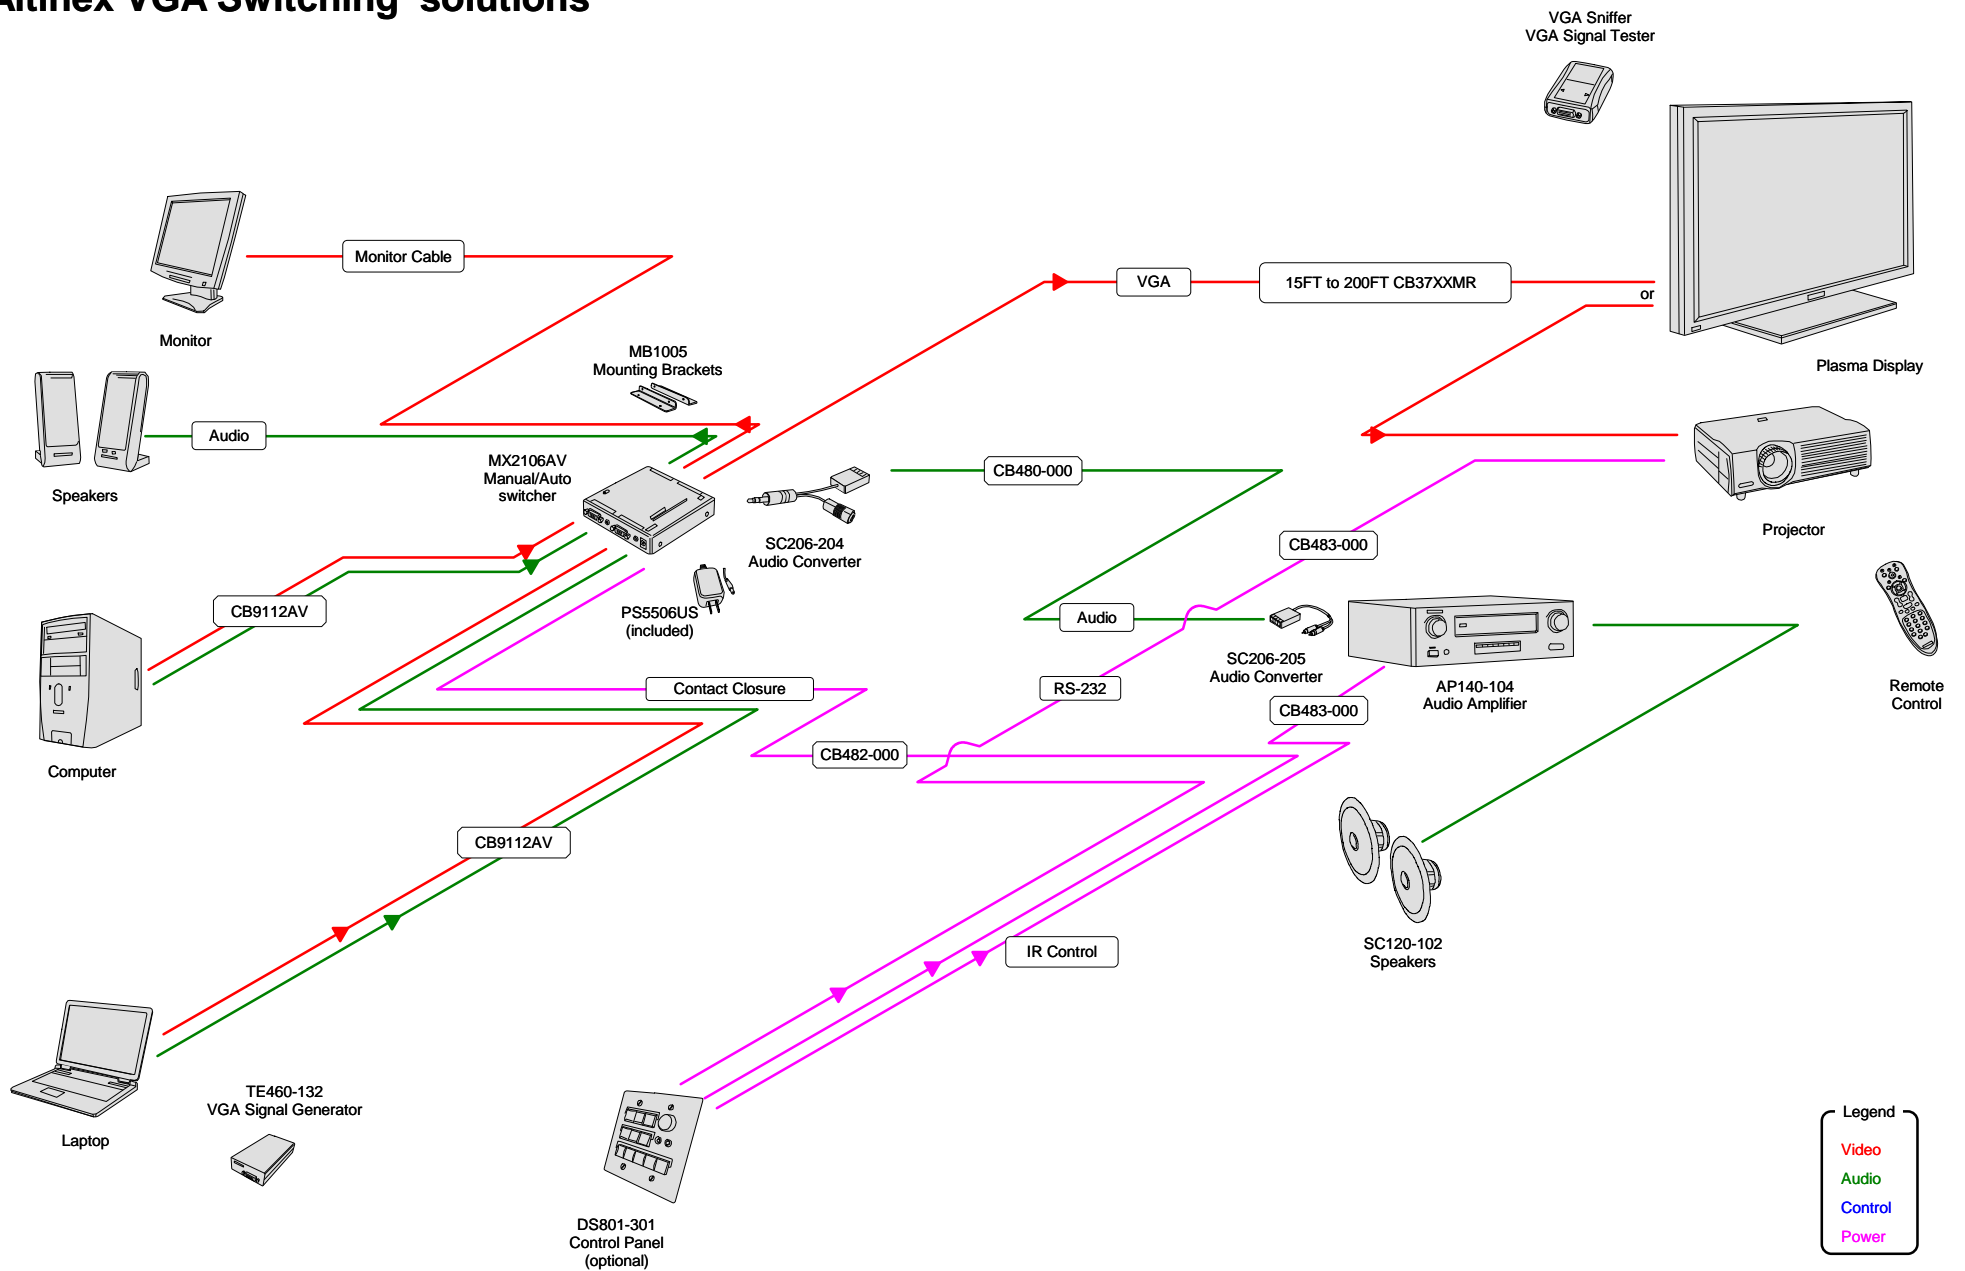

**FB100-101
FB100-102**
Floor Box for raised floor. Power and AV outlets.

TM1279

Table mount bracket for 1U 19" product.

SC206-204

Unbalanced/Balanced audio adapter 3.5mm

CB482-000

4 conductor AWG 24 control cable.

**PS5506US
PS5515UK
PS5525AU
PS5535GR
PS5555SA**

CB37XXMR

VGA M TO VGA M CABLE (12 to 200 FT)

CB91XXAV

VGA + 3.5MM M AUDIO CABLE (M TO M)

ALTINEX

Altinex VGA Switching solutions

Legend

- Video
- Audio
- Control
- Power

Altinex VGA Switching solutions

Legend
 Video
 Audio
 Control
 Power

ALTINEX

Altinex VGA Switching solutions

Legend

- Video
- Audio
- Control
- Power

ALTINEX