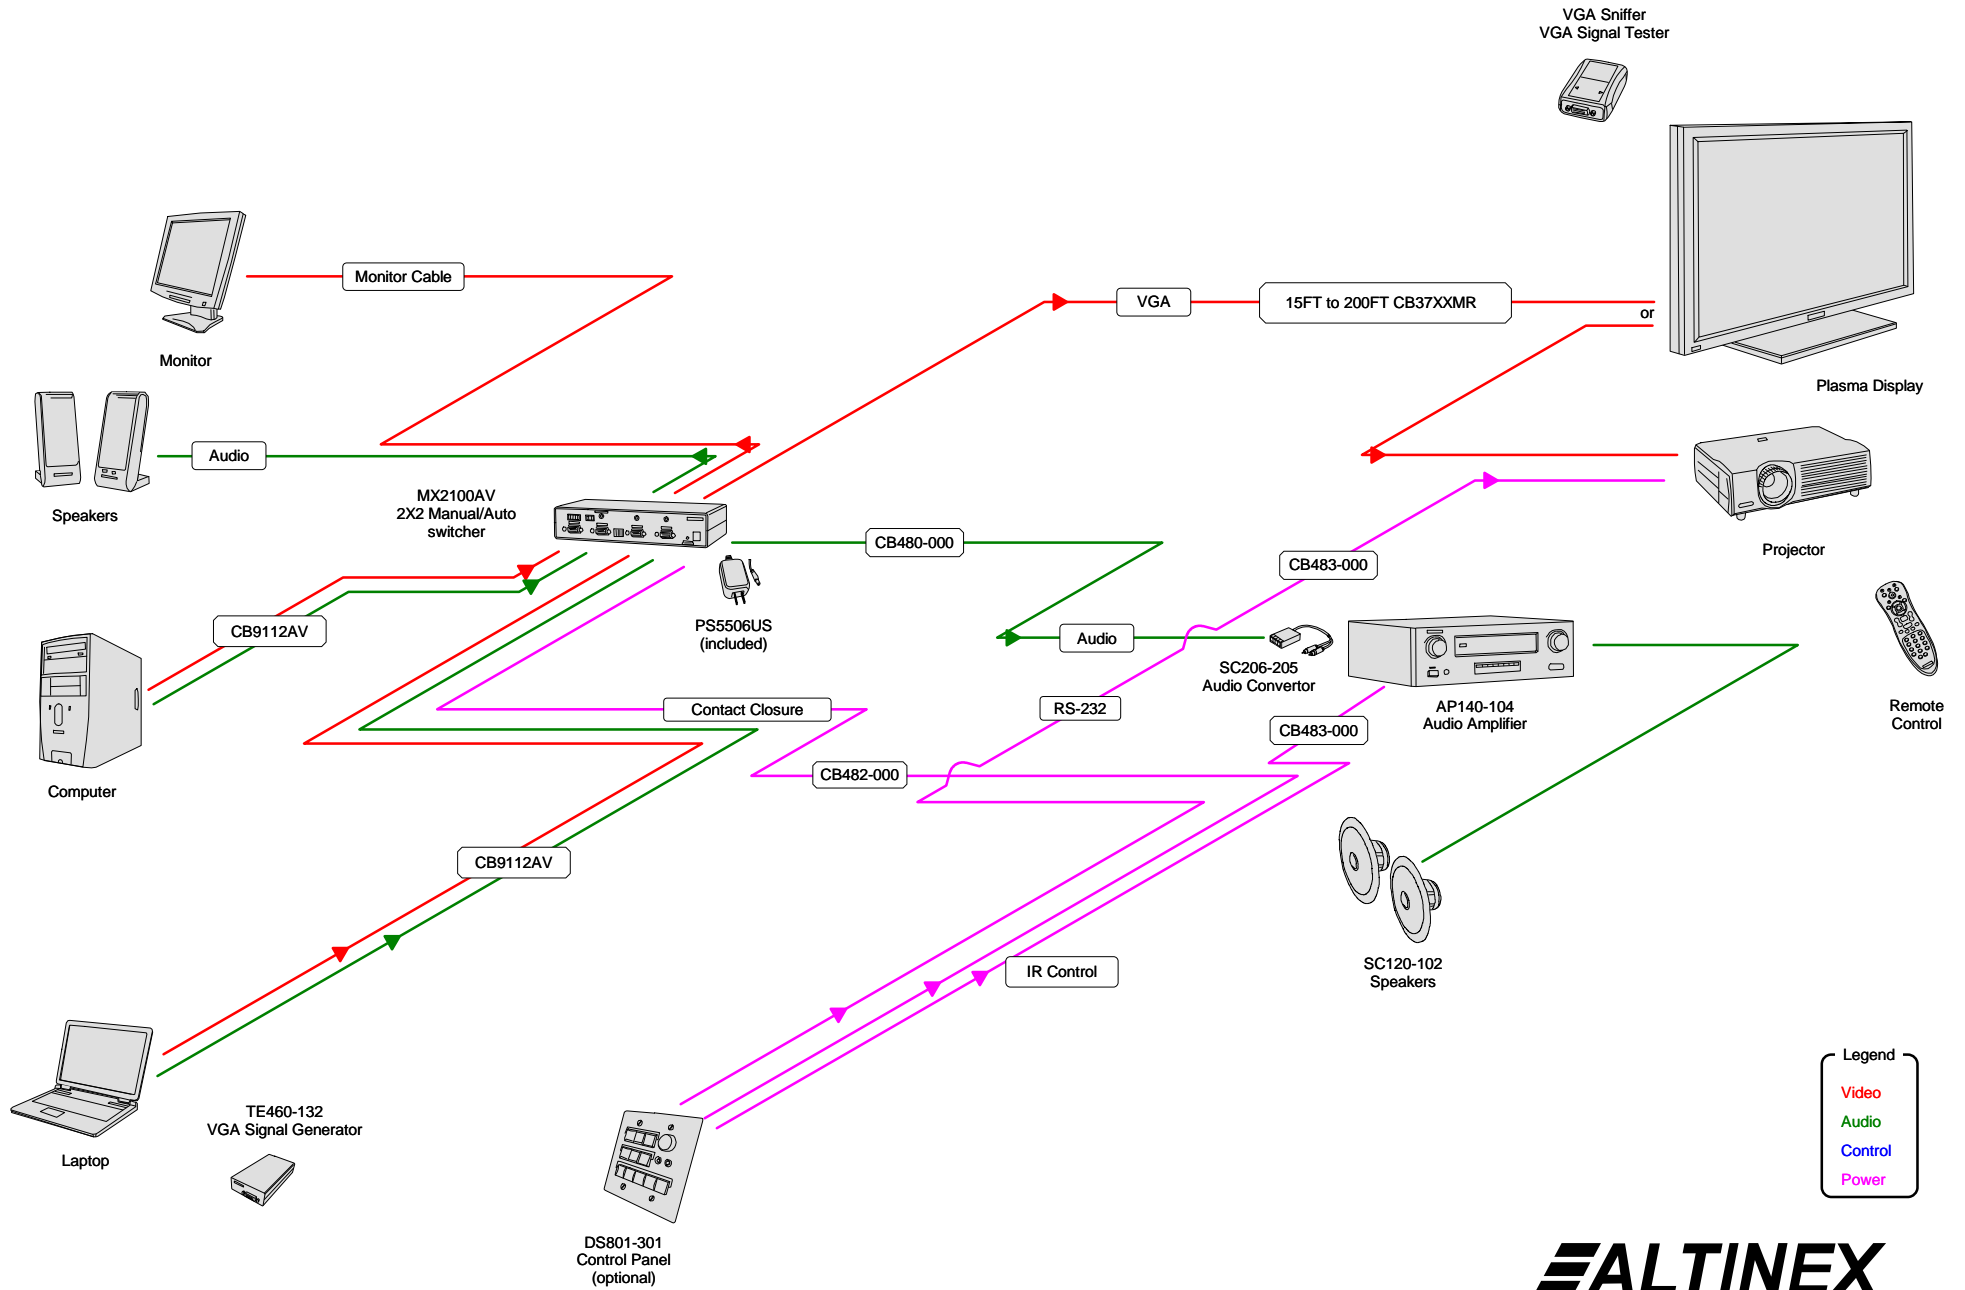

**FB100-101
FB100-102**
Floor Box for raised floor. Power and AV outlets.

TM1279

Table mount bracket for 1U 19" product.

SC206-204

Unbalanced/Balanced audio adapter 3.5mm

CB482-000

4 conductor AWG 24 control cable.

**PS5506US
PS5515UK
PS5525AU
PS5535GR
PS5555SA**

CB37XXMR

VGA M TO VGA M CABLE (12 to 200 FT)

CB91XXAV

VGA + 3.5MM M AUDIO CABLE (M TO M)

ALTINEX

Altinex VGA Switching solutions

Legend

- Video
- Audio
- Control
- Power

Altinex VGA Switching solutions

Legend
 Video
 Audio
 Control
 Power

ALTINEX

Altinex VGA Switching solutions

Legend

- Video
- Audio
- Control
- Power

ALTINEX