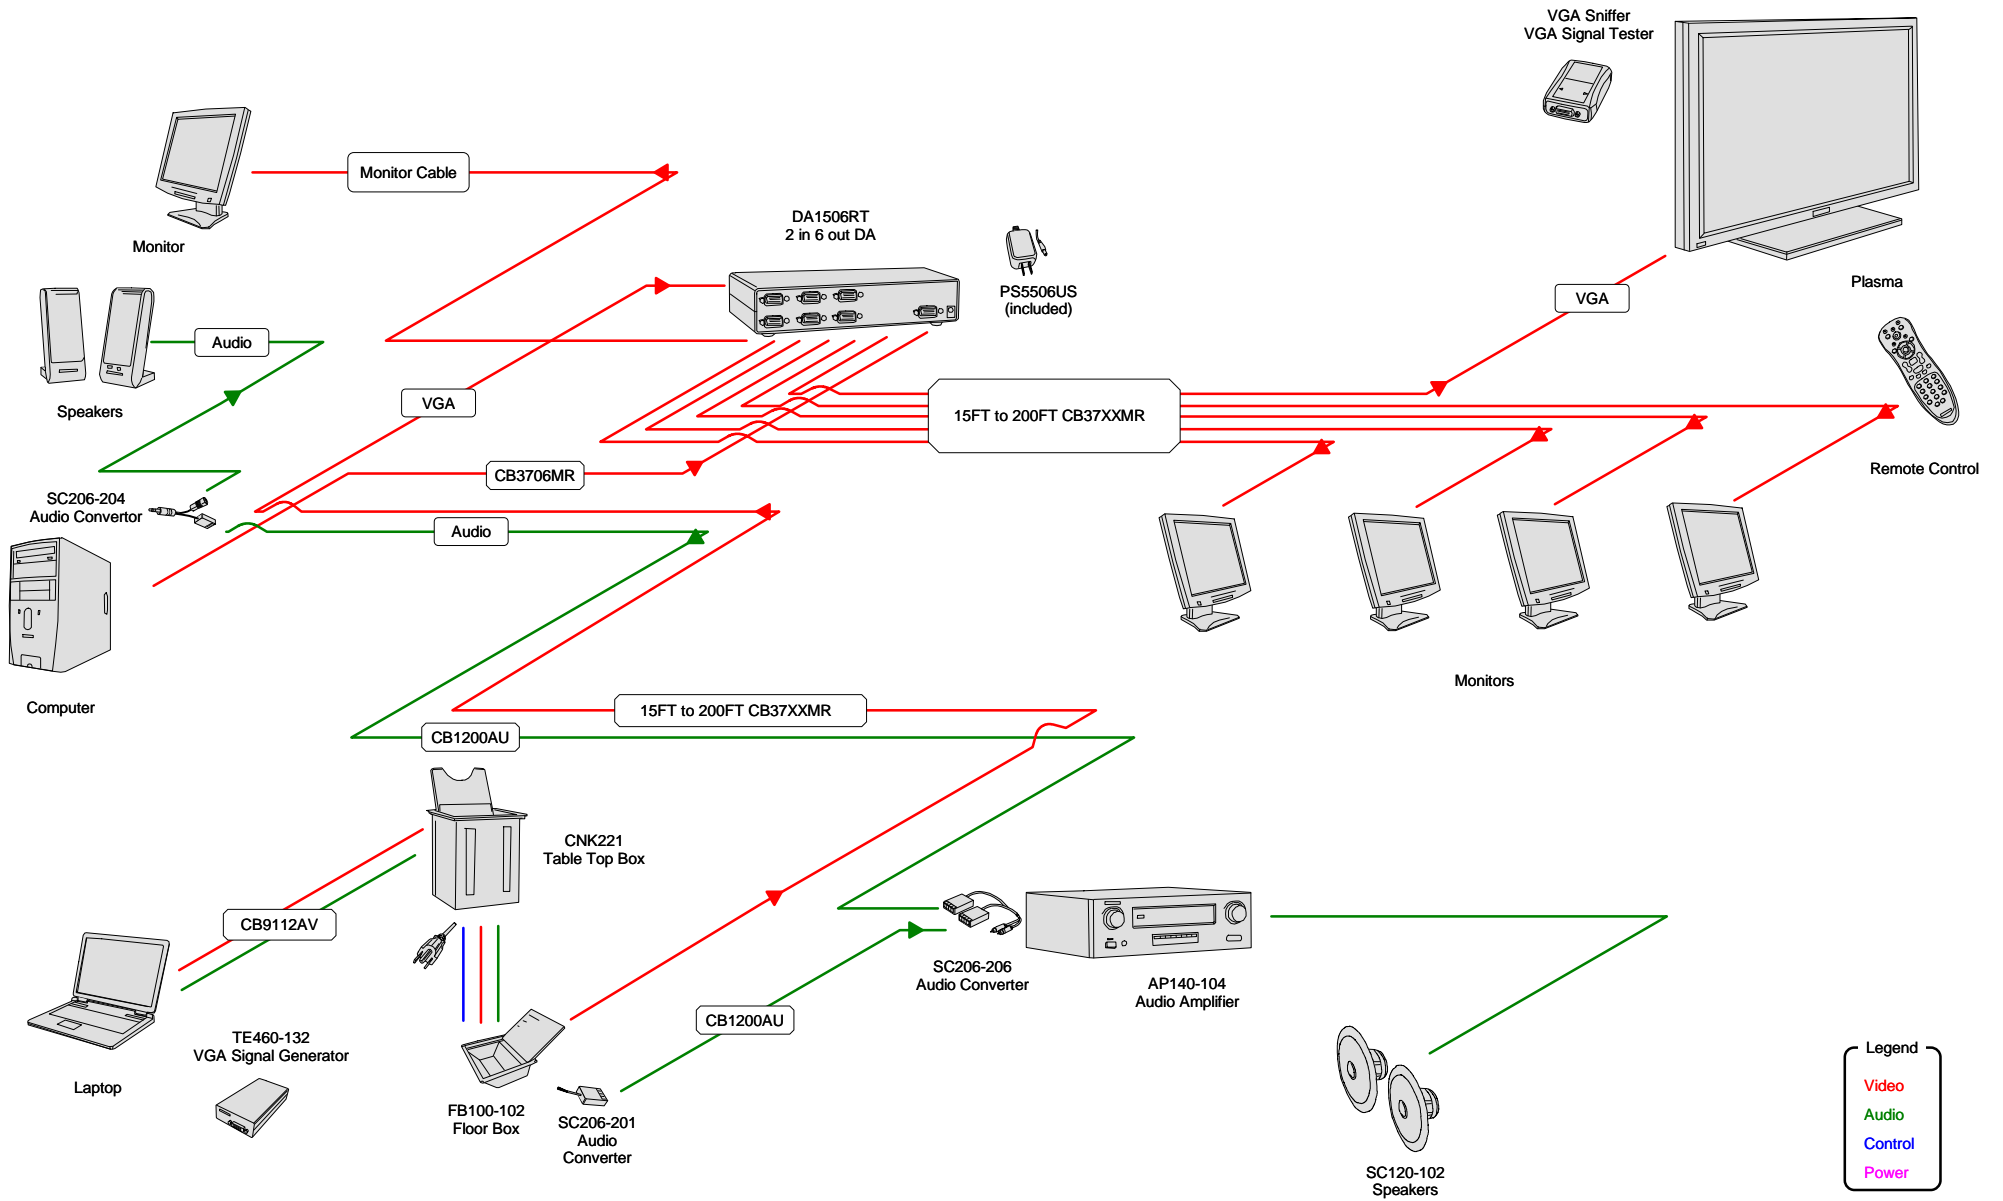

Altinex VGA Distribution solutions