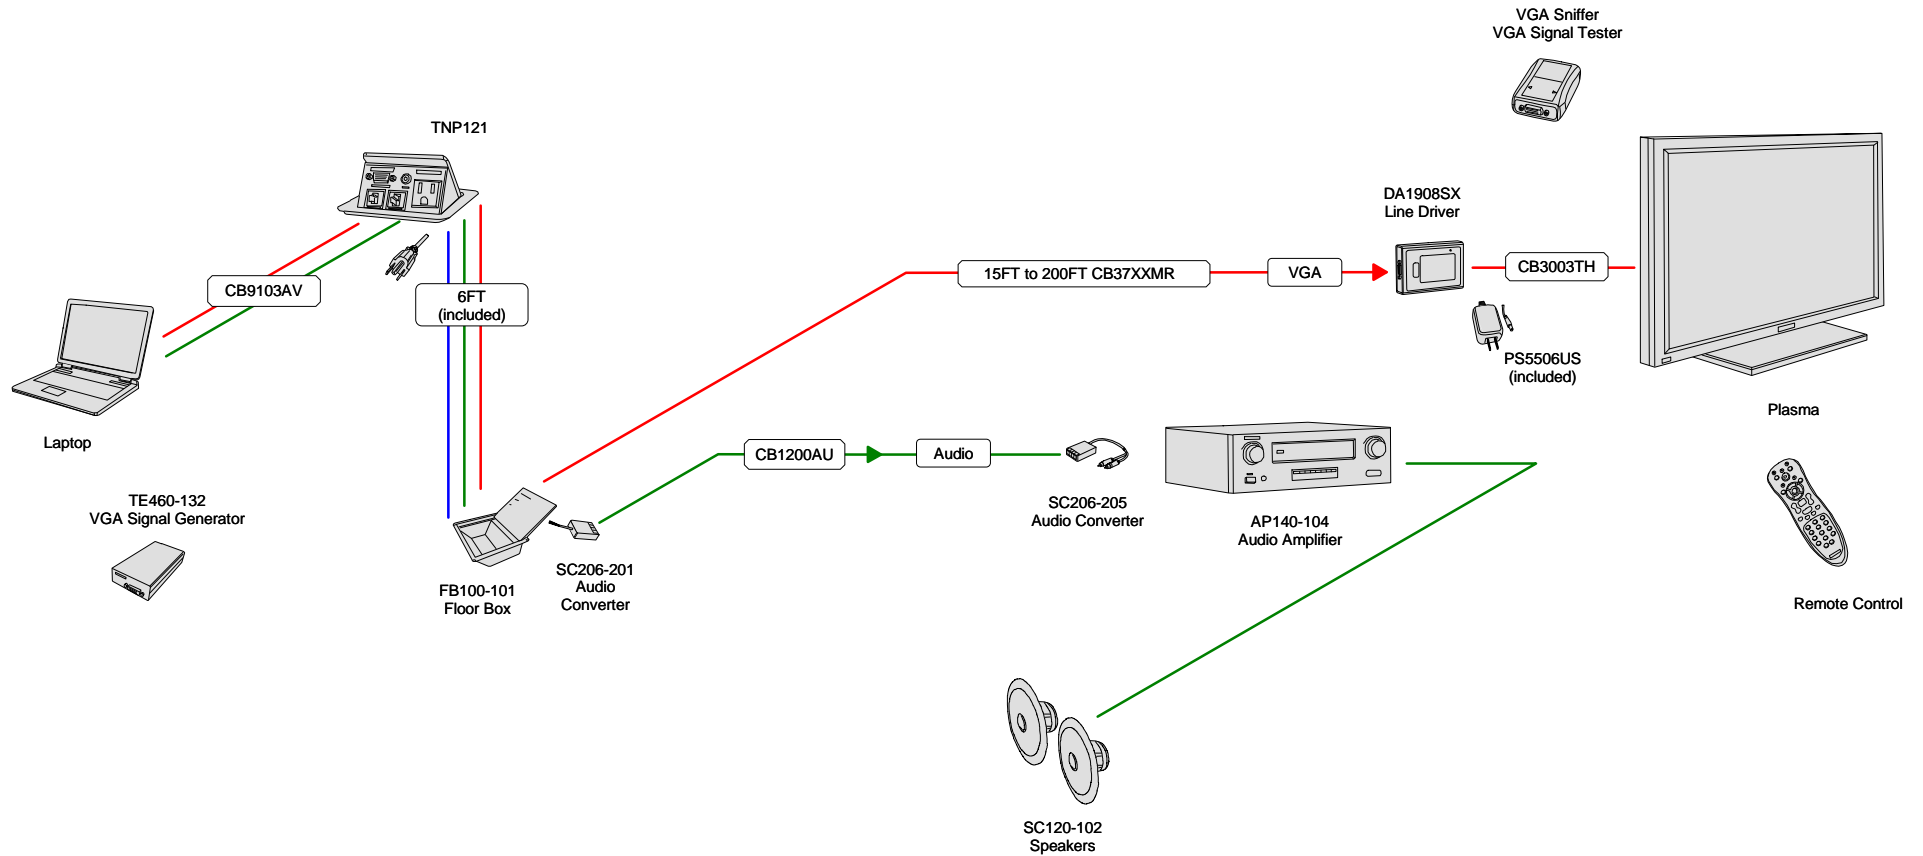

Altinex VGA Distribution solutions

Legend
Video
Audio
Control
Power