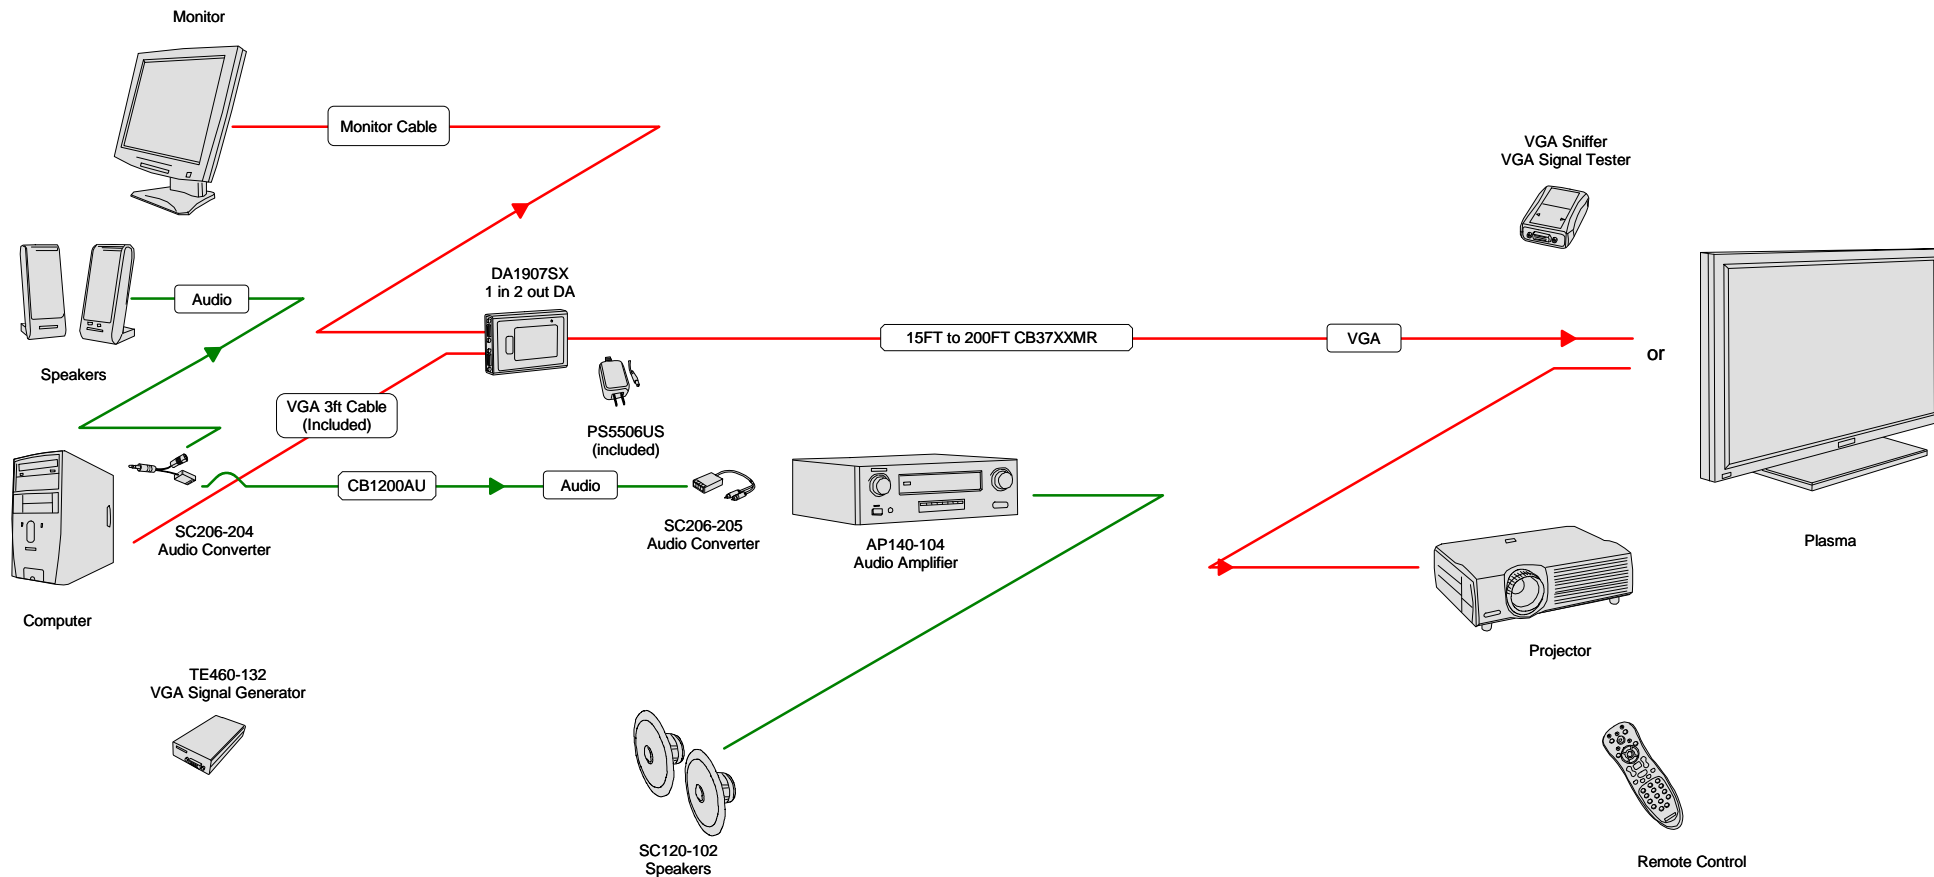

AudioCleaner
Balanced / Unbalanced
Converter

SC206-206

AudioCleaner
Balanced / Unbalanced
Converter / Mixer

ISC2100

VGA and 3.5mm audio
wall mounting plate

CNK221

Cable-Nook Table top
interconnect box

CB9103AV
CB9106AV
CB9112AV
VGA and Audio input cable

ISC2000

VGA and 3.5mm active
audio wall mounting plate

FB100-101
FB100-102
Concrete / raised floor
installation floor box

DA1294FC

1U high rack mounting
ears.

Altinex VGA Distribution solutions

Altinex VGA Distribution solutions