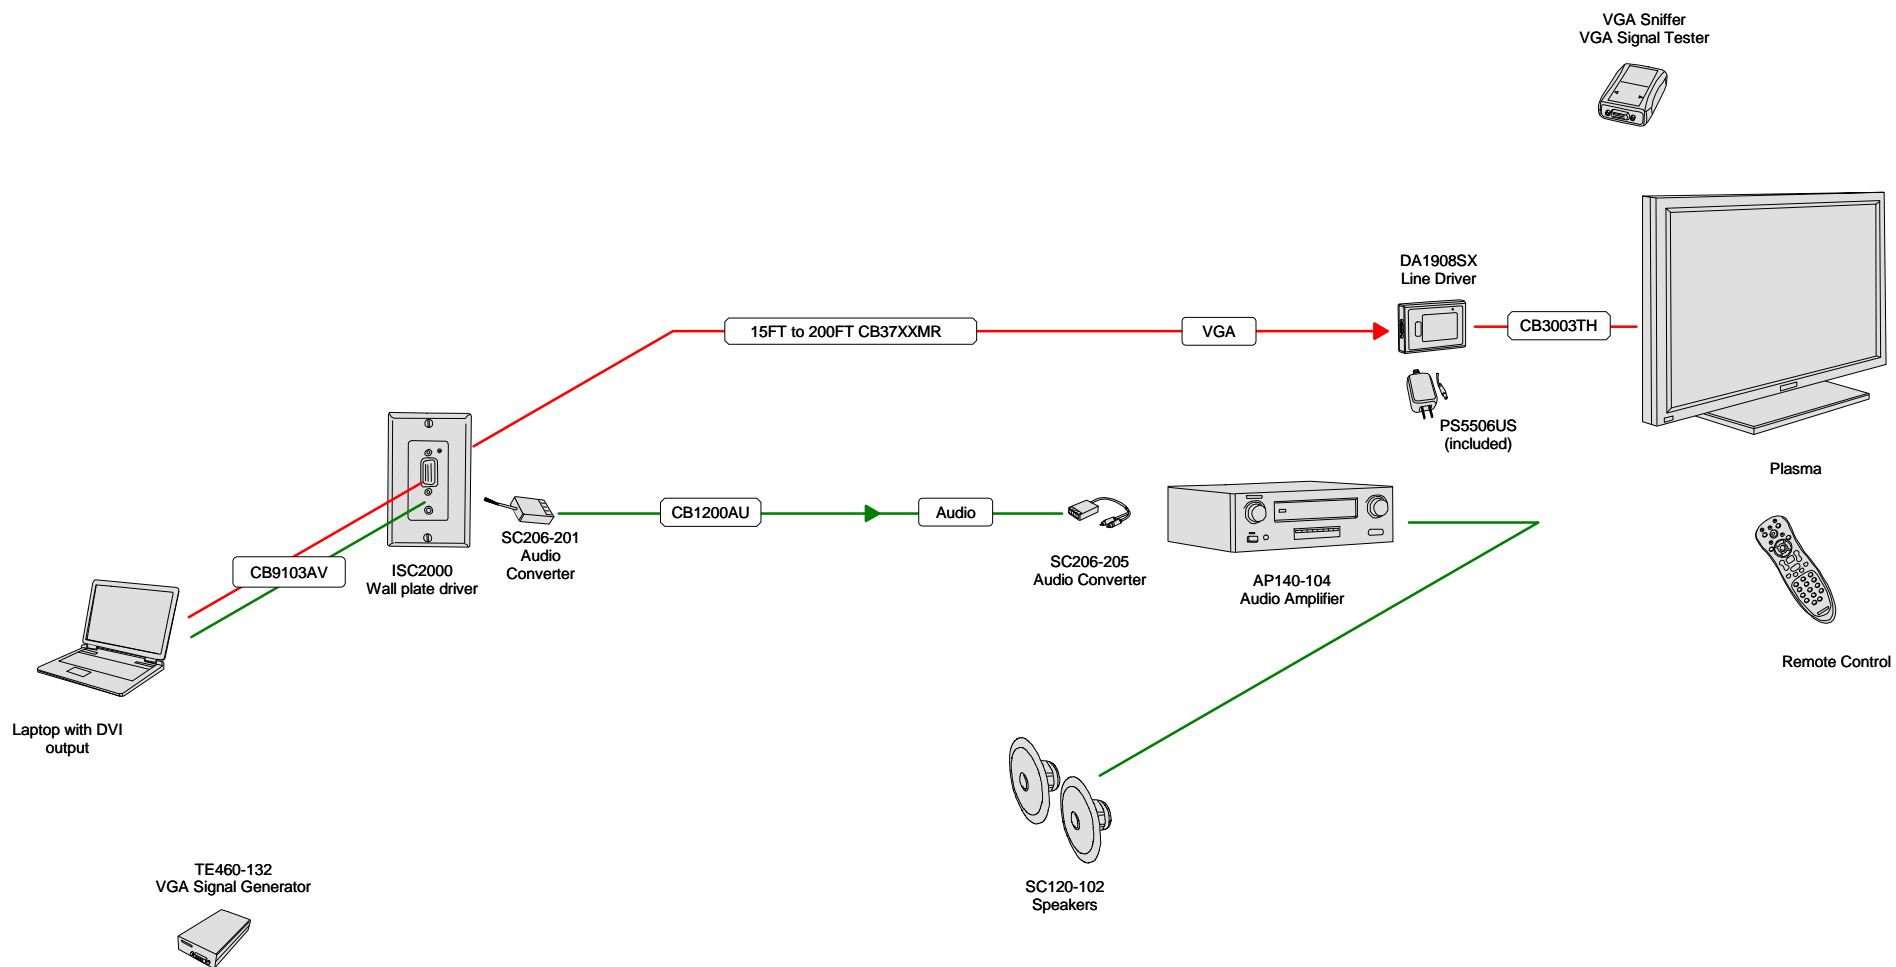

Altinex VGA Distribution solutions

1. Legend
2. Video
   - Audio
   - Control
   - Power

ALTINEX

Phone: 714-990-2300 Fax: 714-990-3303