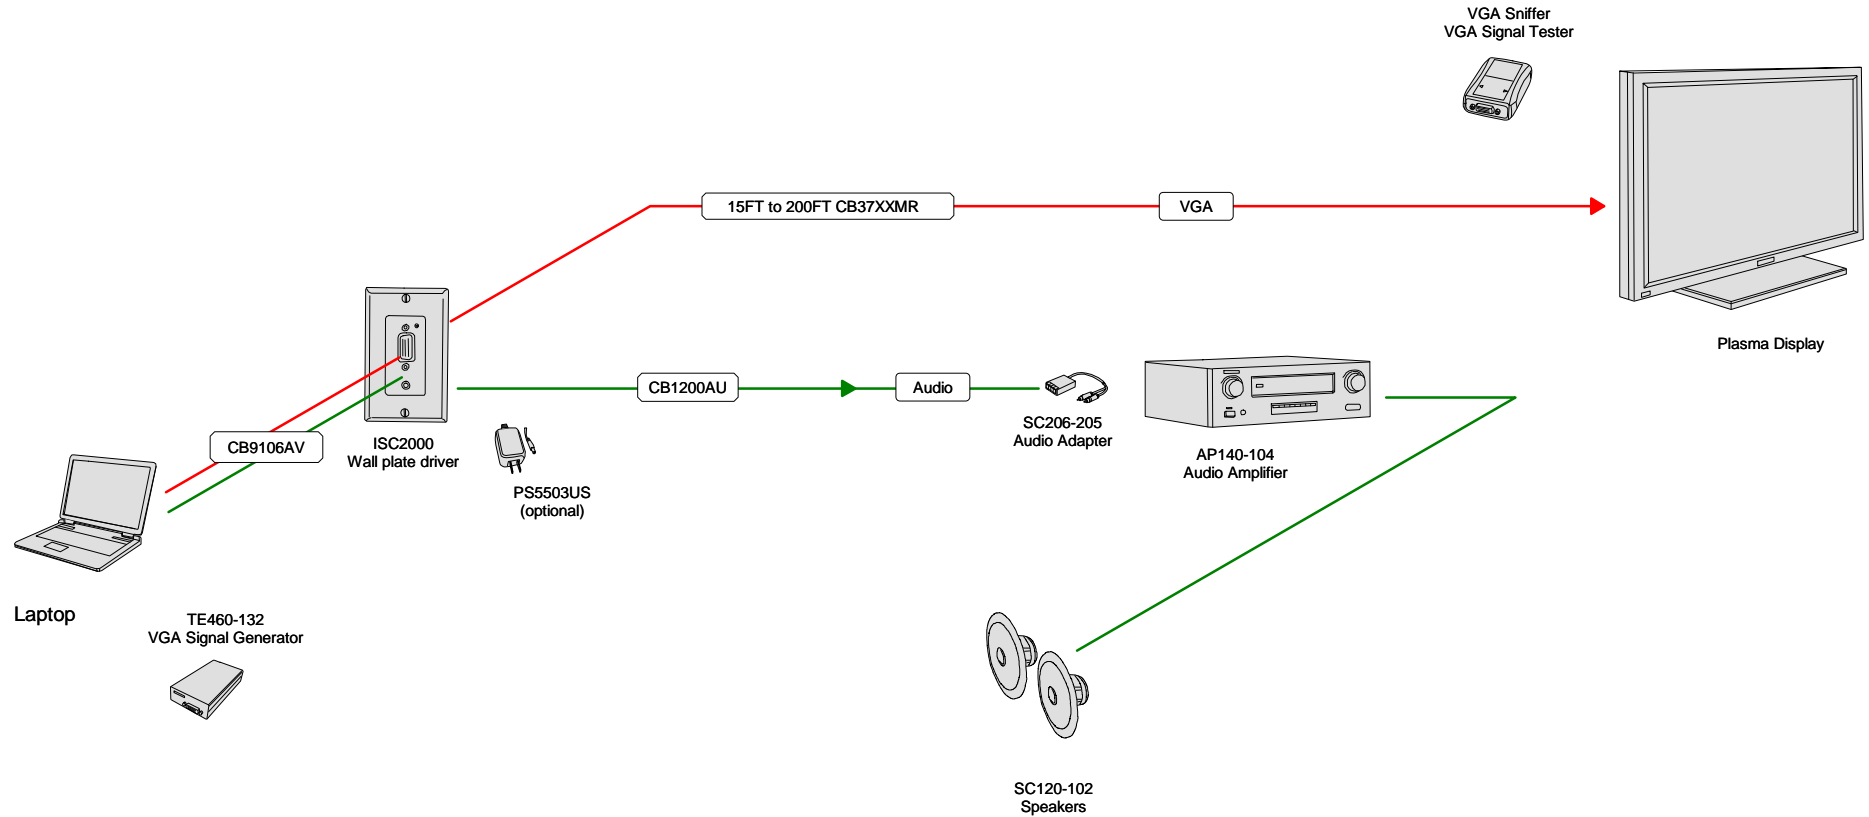

Altinex VGA Distribution solutions

Legend

- Video
- Audio
- Control
- Power

Phone: 714-990-2300 Fax: 714-990-3303