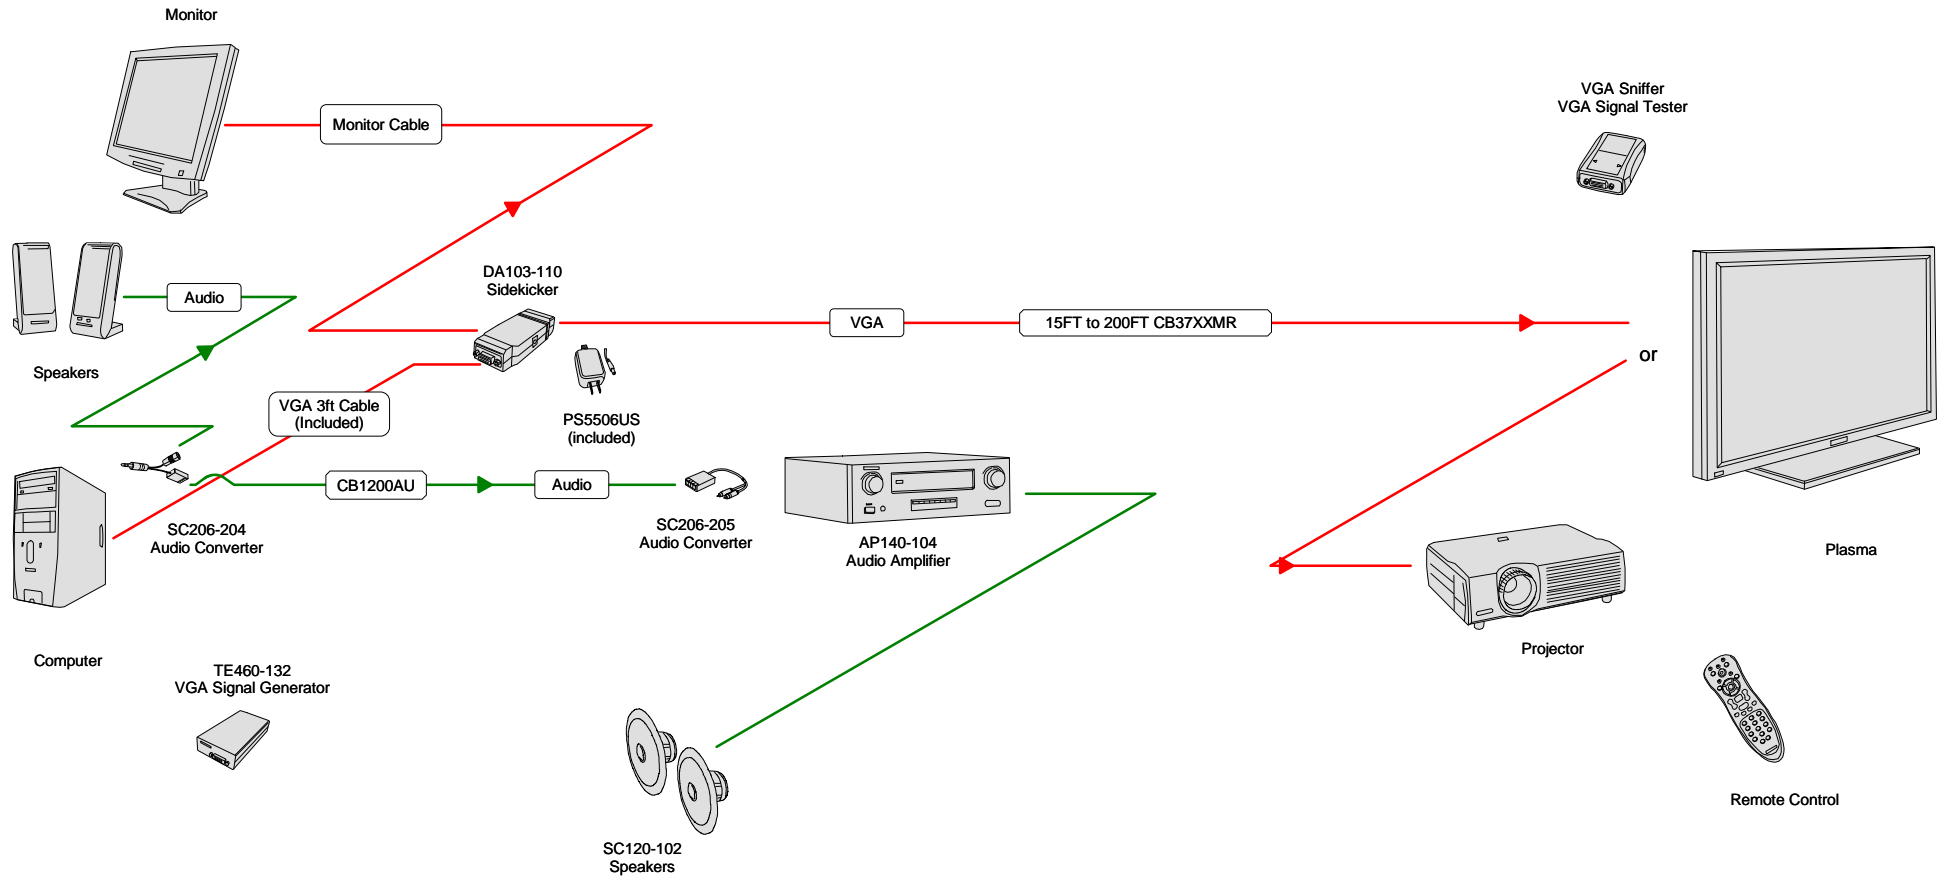

ISC2000

VGA and 3.5mm active
audio wall mounting plate

FB100-101
FB100-102
Concrete / raised floor
installation floor box

DA1294FC

1U high rack mounting
ears.

Altinex VGA Distribution solutions

Altinex VGA Distribution solutions