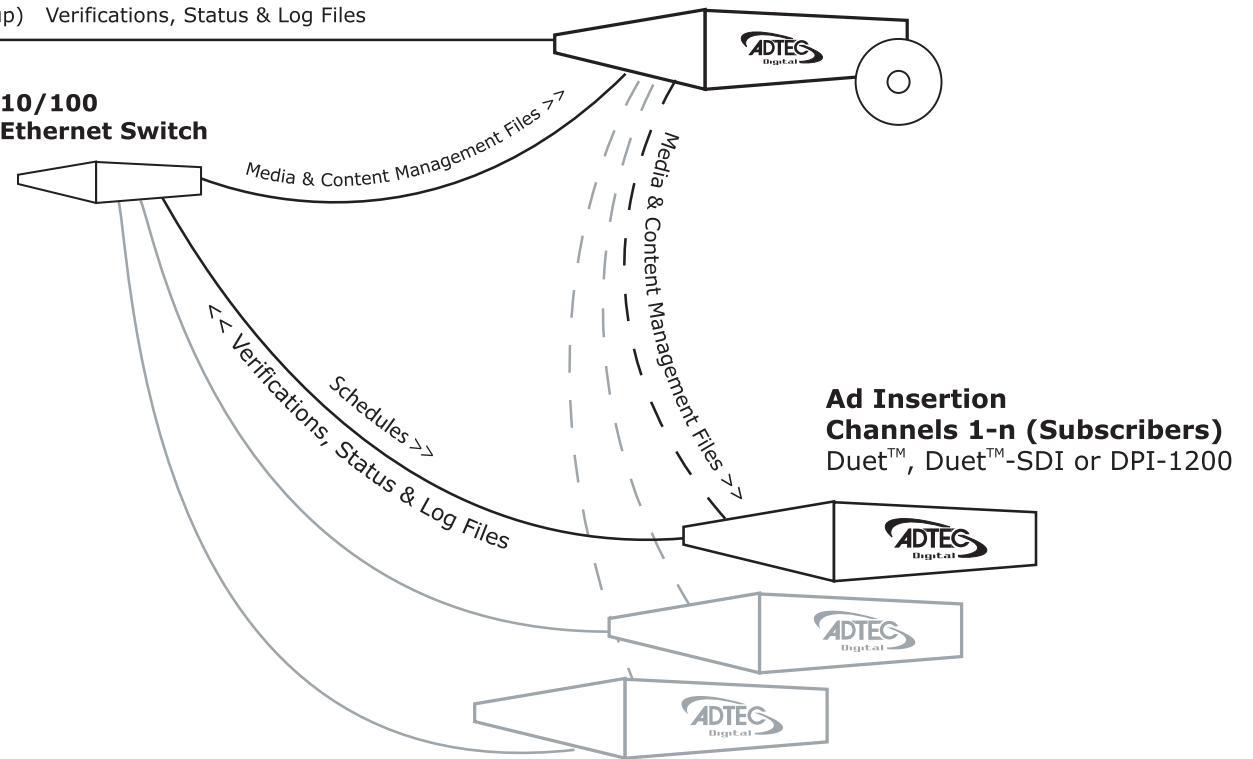

Duet™ w/Optional DVD Drive
for Media Input (Solicitor)

<< To TBGS - Dial Up Connection (back-up) Verifications, Status & Log Files

Schedules >>

**10/100
Ethernet Switch**

A headend with just telephone access is supported by the Adtec enterprise solution. Scheduling and central monitoring of status, verifications and content management is done through a dialup connection back to adManage.

New commercials can be loaded into the headend solicitor DVD drive which are automatically passed on locally to the other commercial inserter subscribers using an efficient Ethernet Multicast Transfer (EMT).