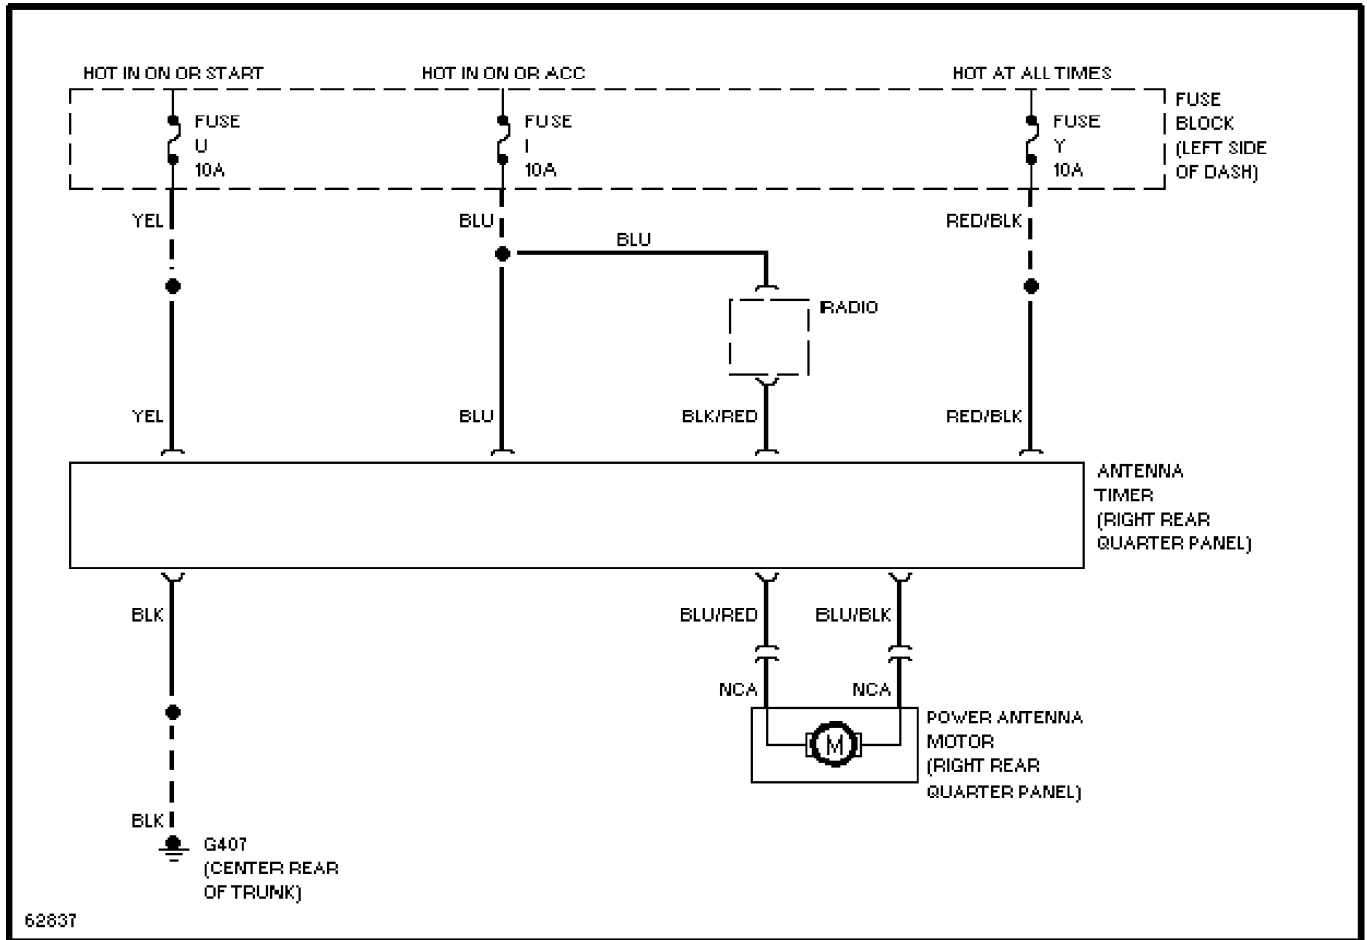

SYSTEM WIRING DIAGRAMS

1992 Infiniti G20

1992 System Wiring Diagrams
Infiniti - G20

COOLING FAN

104314
Cooling Fan Circuit, A/T

Cooling Fan Circuit, M/T

DEFOGGERS

105018

Defogger Circuit

HORN

Horn Circuit

POWER ANTENNA

62837

Power Antenna Circuit

POWER DOOR LOCKS

105449

STARTING/CHARGING

62739

Charging Circuit

Starting Circuit, A/T

Starting Circuit, M/T

TRUNK, TAILGATE, FUEL DOOR

Trunk & Fuel Door Release Circuit

WIPER/WASHER

66786

Wiper/Washer Circuit