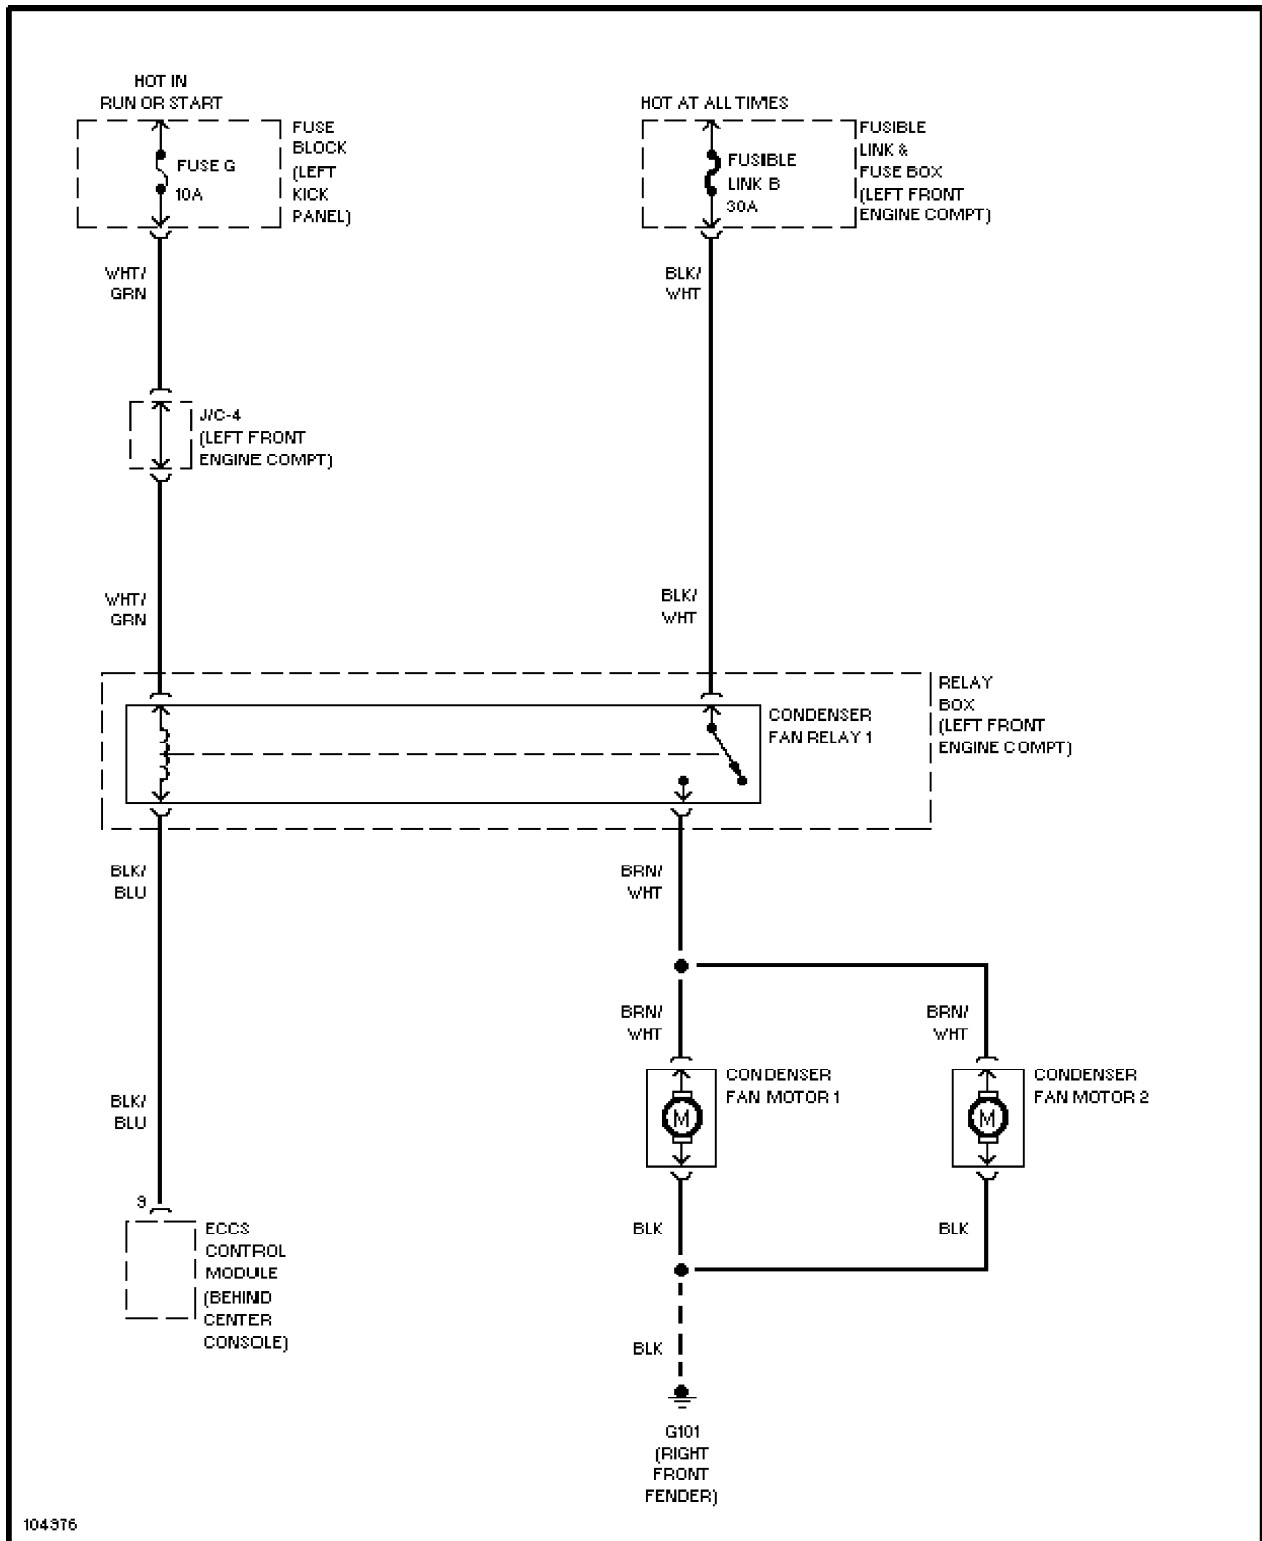

SYSTEM WIRING DIAGRAMS

1992 Infiniti G20

1992 System Wiring Diagrams
Infiniti - G20

COOLING FAN

104314
Cooling Fan Circuit, A/T

Cooling Fan Circuit, M/T

DEFOGGERS

105018

Defogger Circuit

HORN

Horn Circuit

POWER ANTENNA

62837

Power Antenna Circuit

POWER DOOR LOCKS

105449

STARTING/CHARGING

62739

Charging Circuit

Starting Circuit, A/T

Starting Circuit, M/T

TRUNK, TAILGATE, FUEL DOOR

Trunk & Fuel Door Release Circuit

WIPER/WASHER

66786

Wiper/Washer Circuit