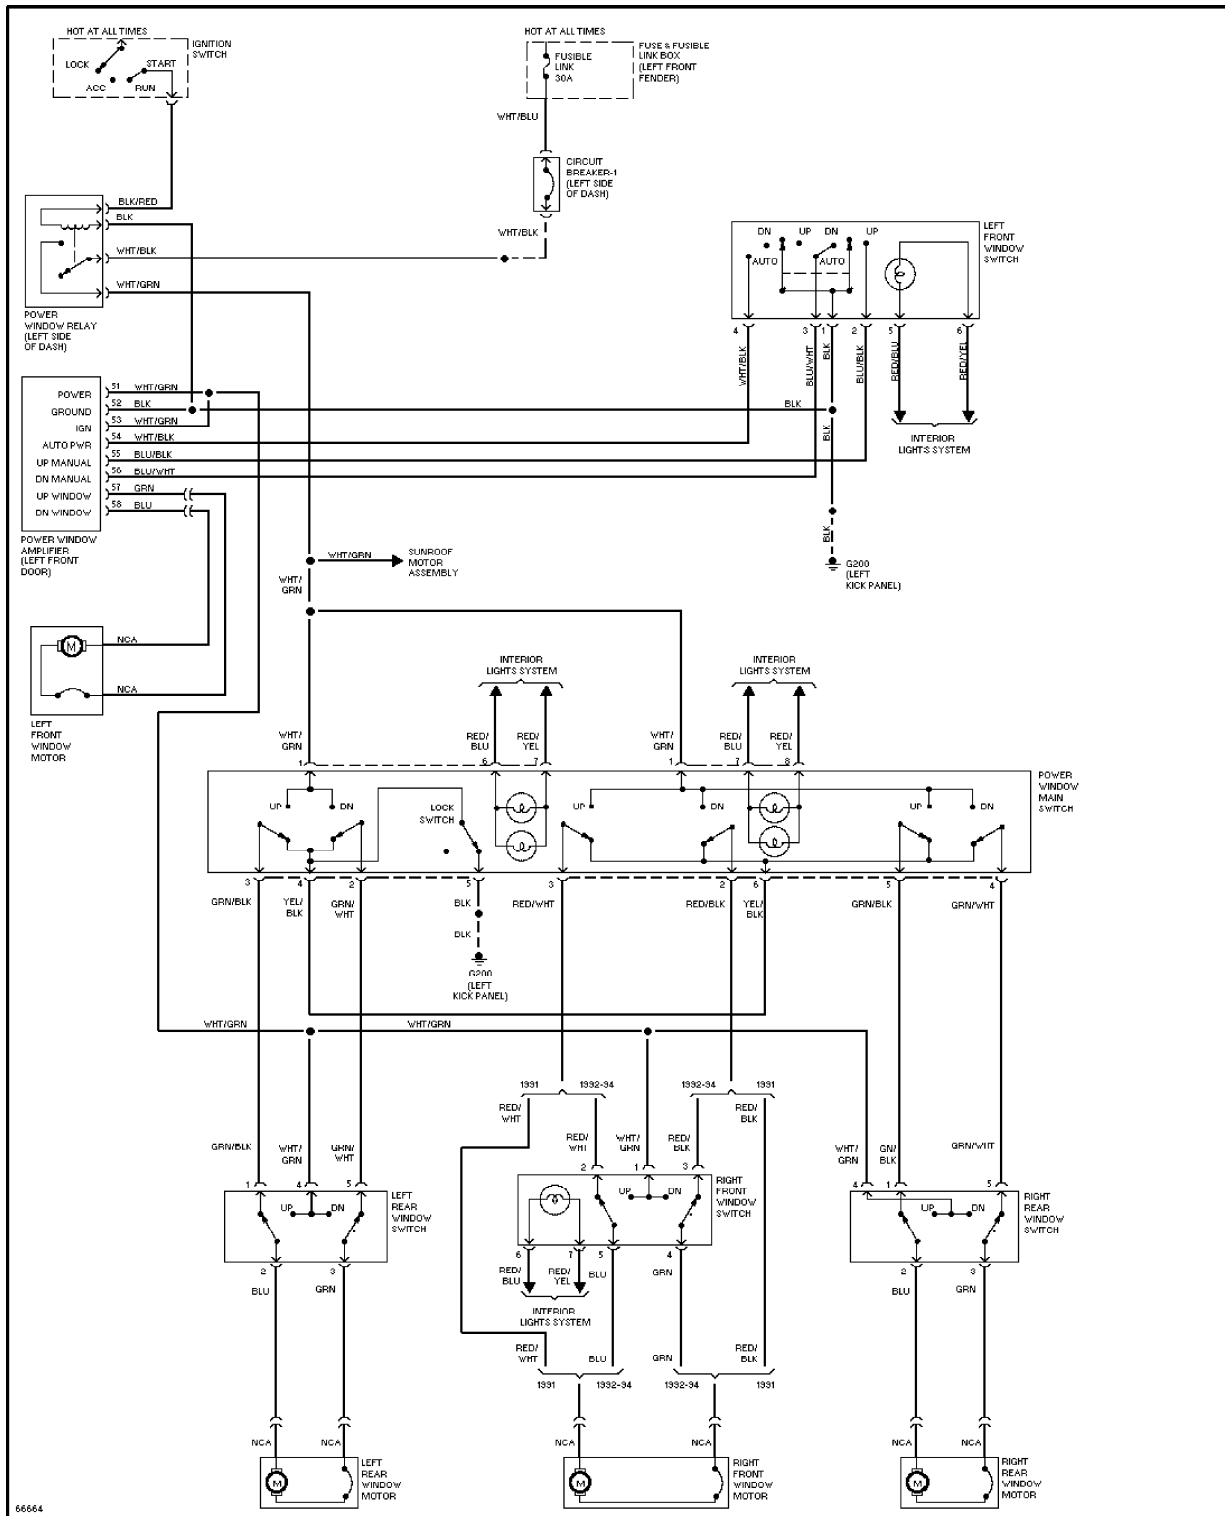

66664
Power Window Circuit

RADIO