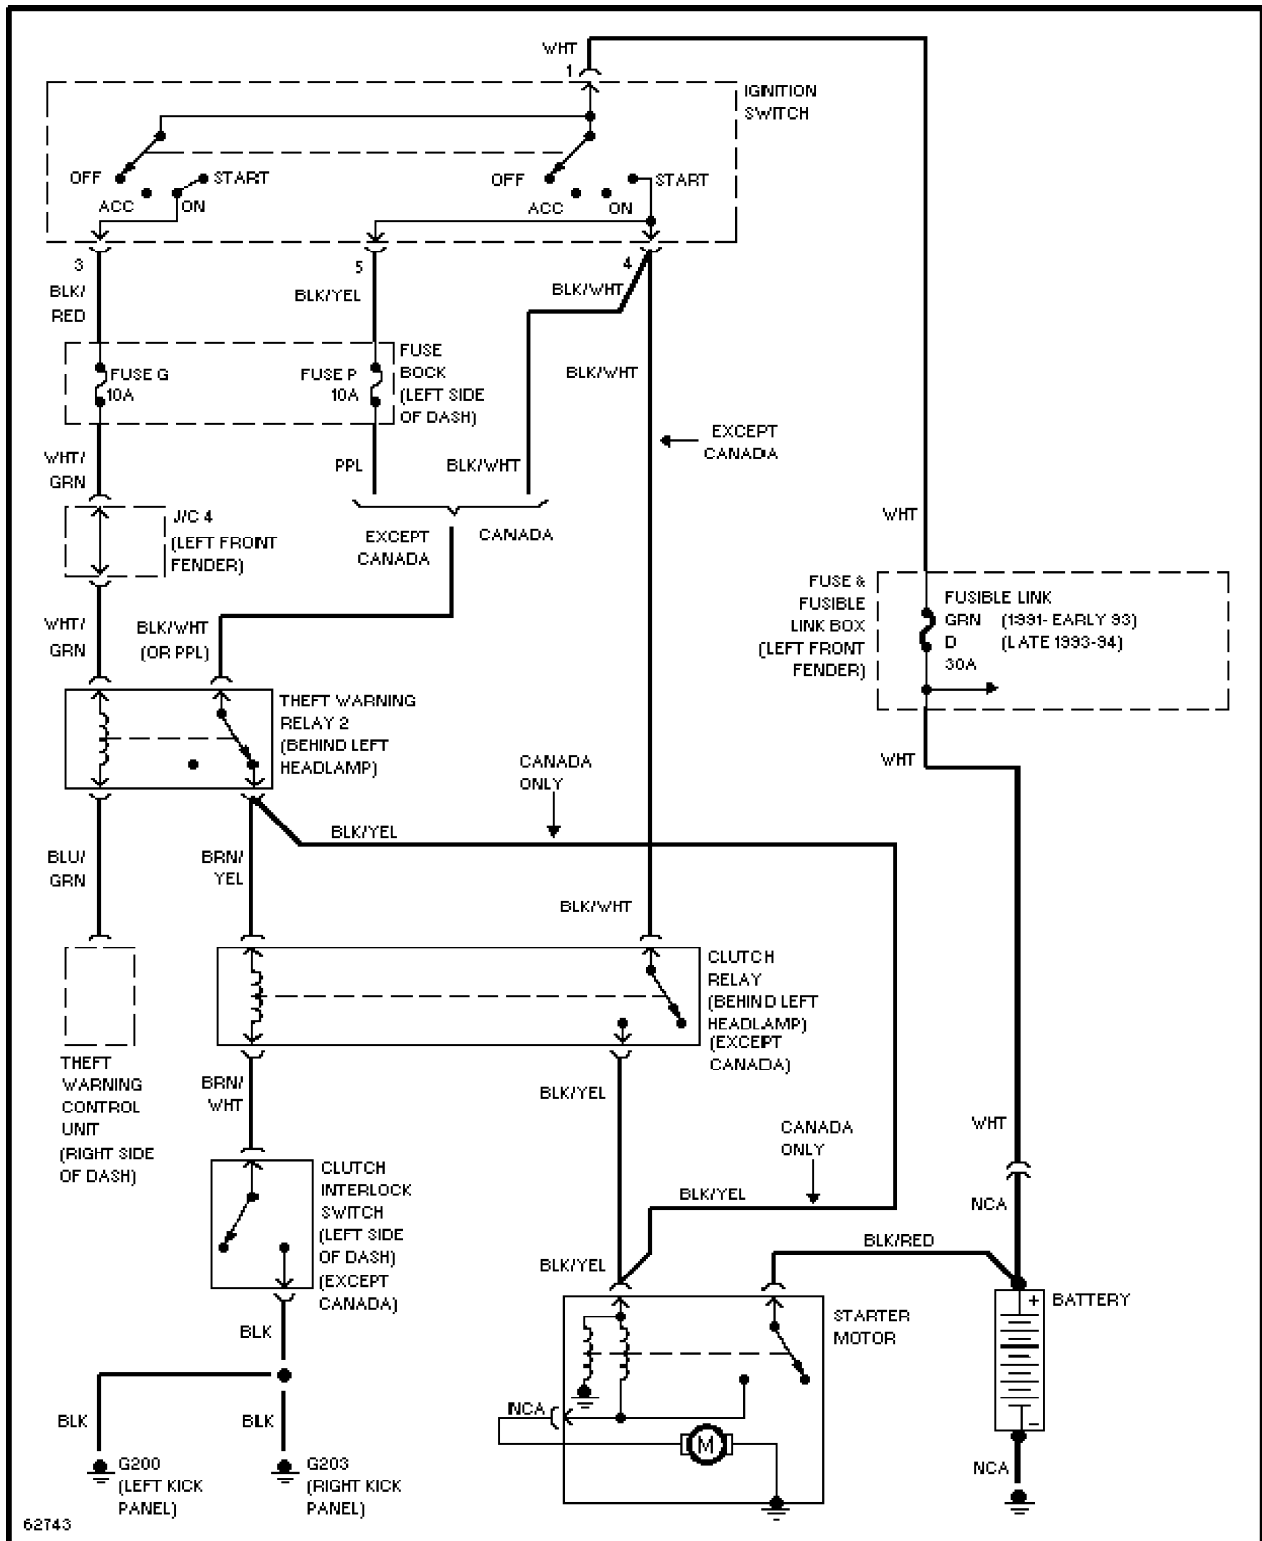

SYSTEM WIRING DIAGRAMS

1992 Infiniti G20

1992 System Wiring Diagrams
Infiniti - G20

COOLING FAN

104314
Cooling Fan Circuit, A/T

Cooling Fan Circuit, M/T

DEFOGGERS

105018

STARTING/CHARGING

62739

Charging Circuit

Starting Circuit, A/T

Starting Circuit, M/T

TRUNK, TAILGATE, FUEL DOOR

Trunk & Fuel Door Release Circuit

WIPER/WASHER

66786

Wiper/Washer Circuit