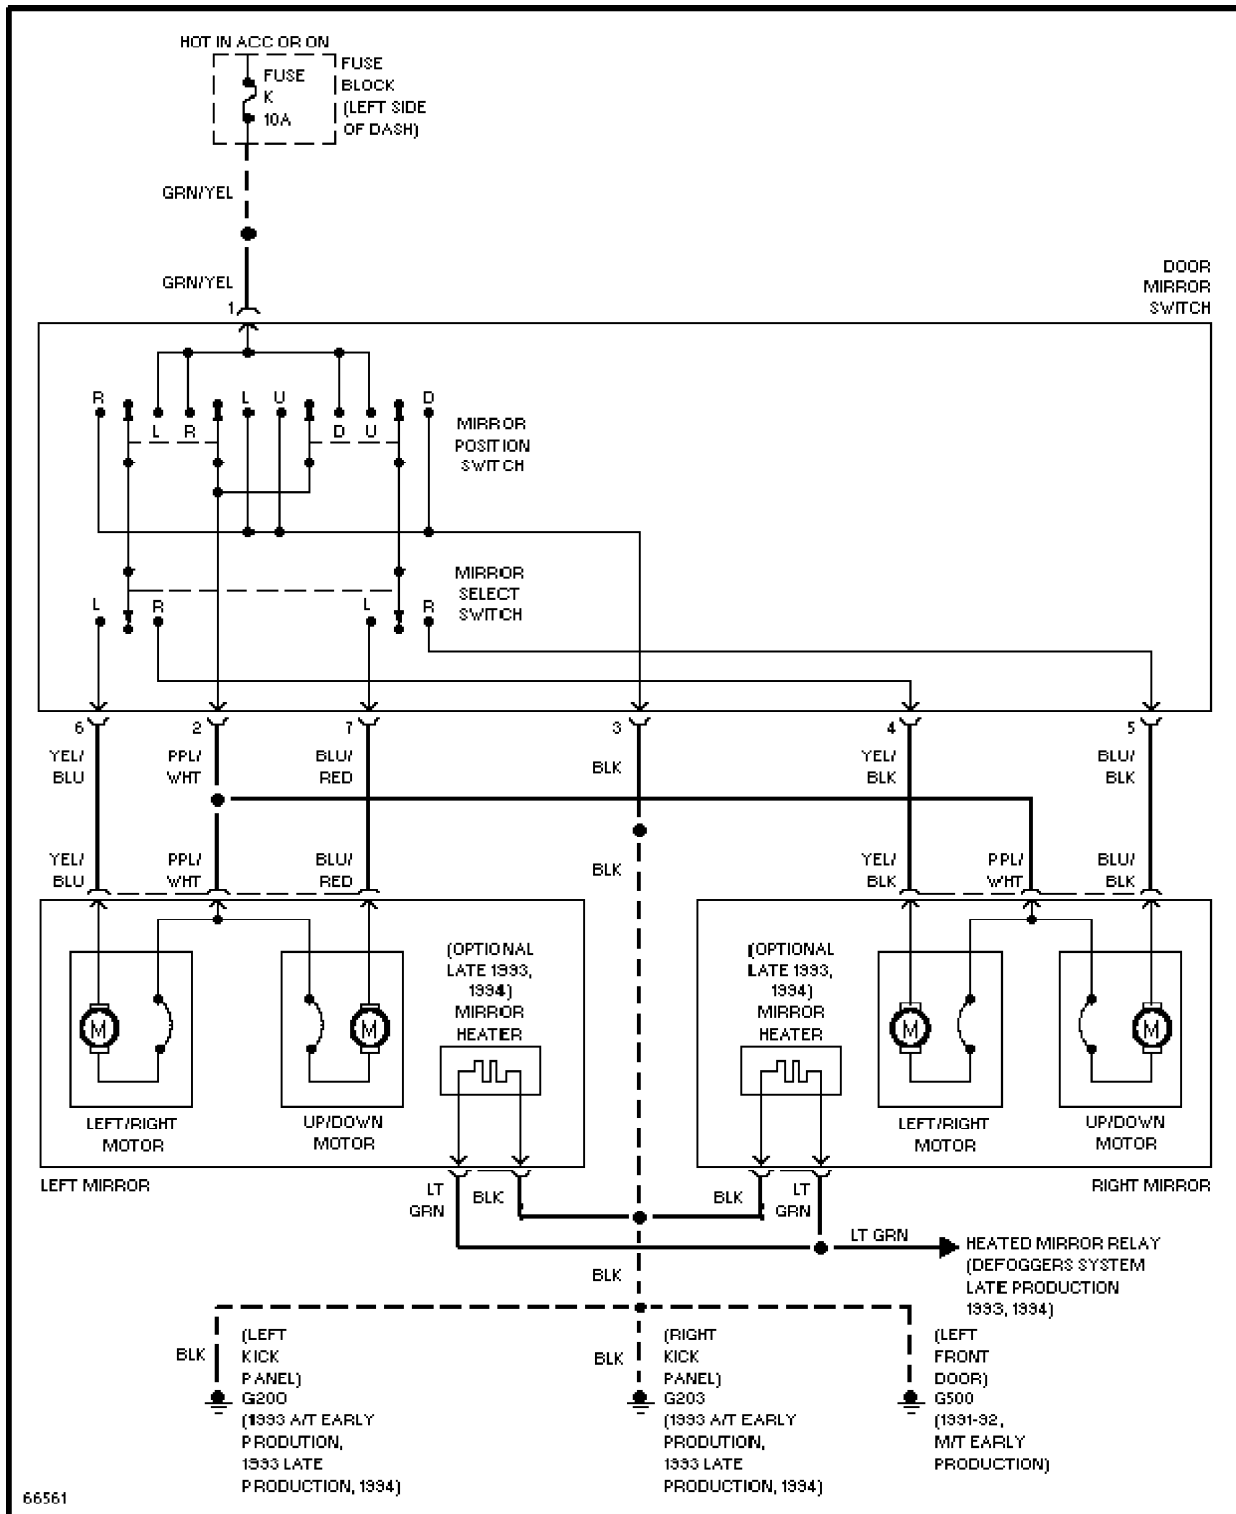

Power Mirror Circuit

POWER WINDOWS