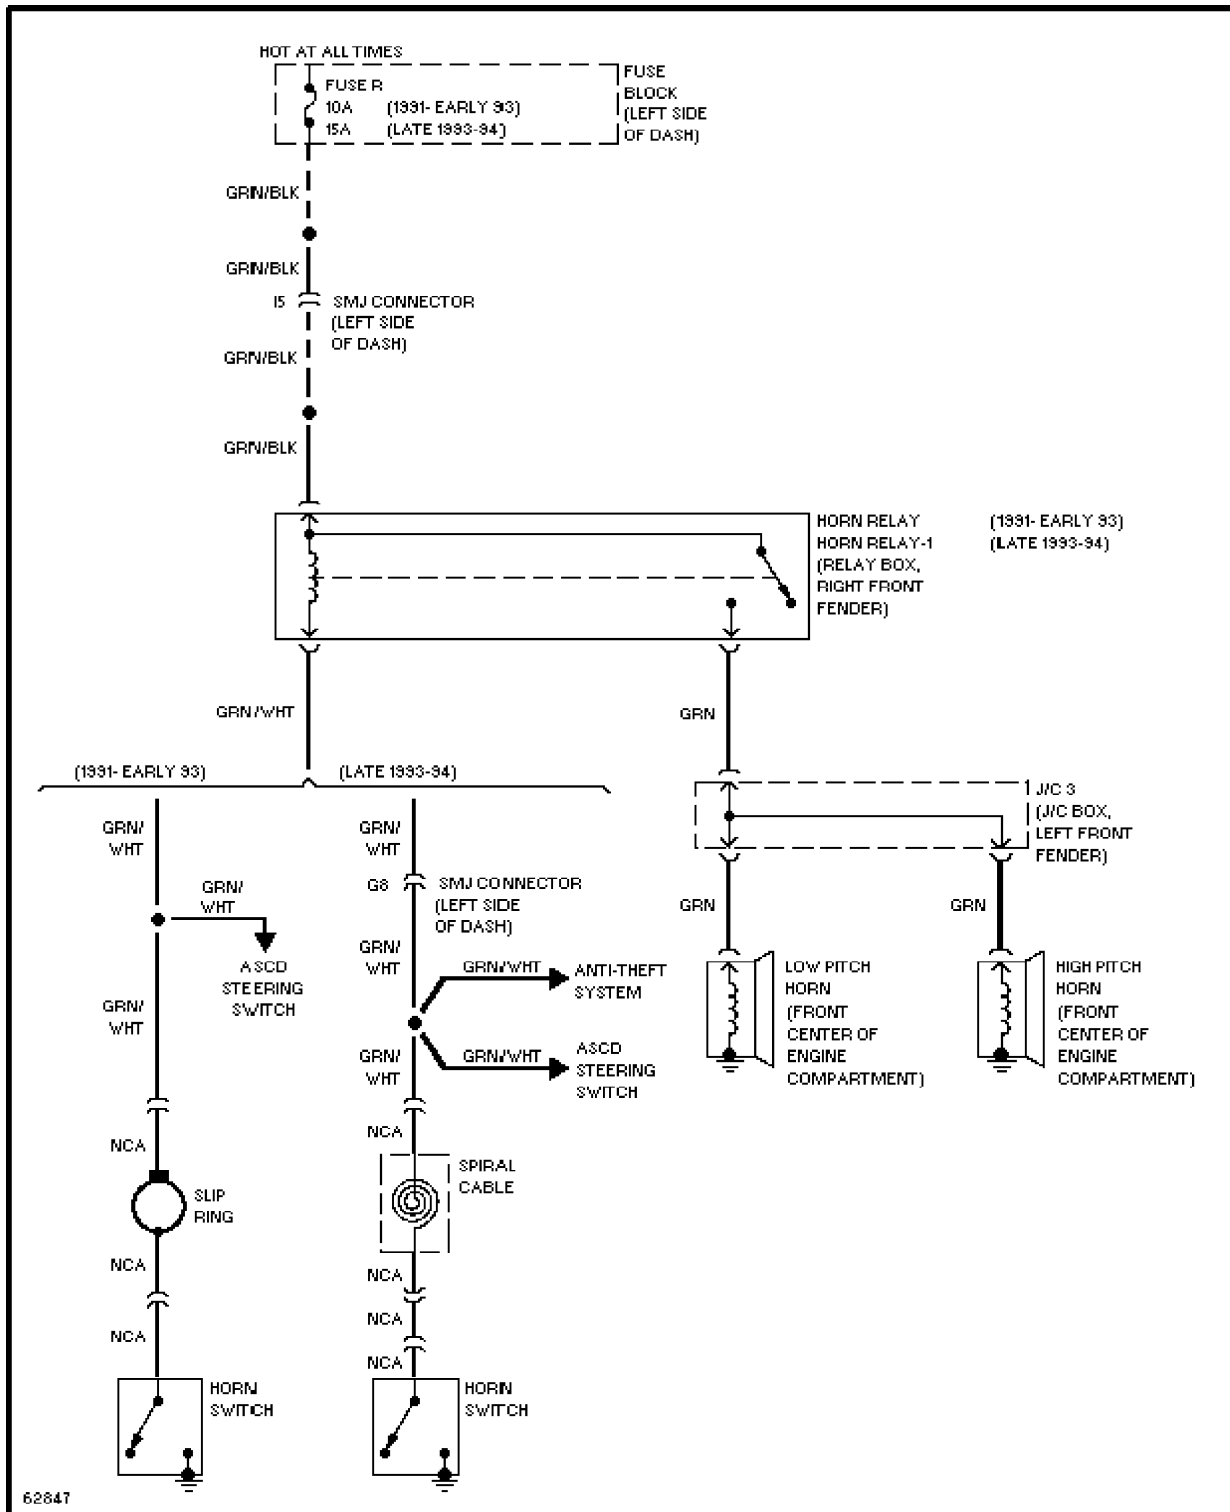

SYSTEM WIRING DIAGRAMS

1992 Infiniti G20

1992 System Wiring Diagrams
Infiniti - G20

COOLING FAN

104314
Cooling Fan Circuit, A/T

Cooling Fan Circuit, M/T

DEFOGGERS

105018

Defogger Circuit

HORN

Horn Circuit

POWER ANTENNA

62837

Power Antenna Circuit

POWER DOOR LOCKS

105449

STARTING/CHARGING

62739

Charging Circuit

Starting Circuit, A/T

Starting Circuit, M/T

TRUNK, TAILGATE, FUEL DOOR

Trunk & Fuel Door Release Circuit

WIPER/WASHER

66786

Wiper/Washer Circuit