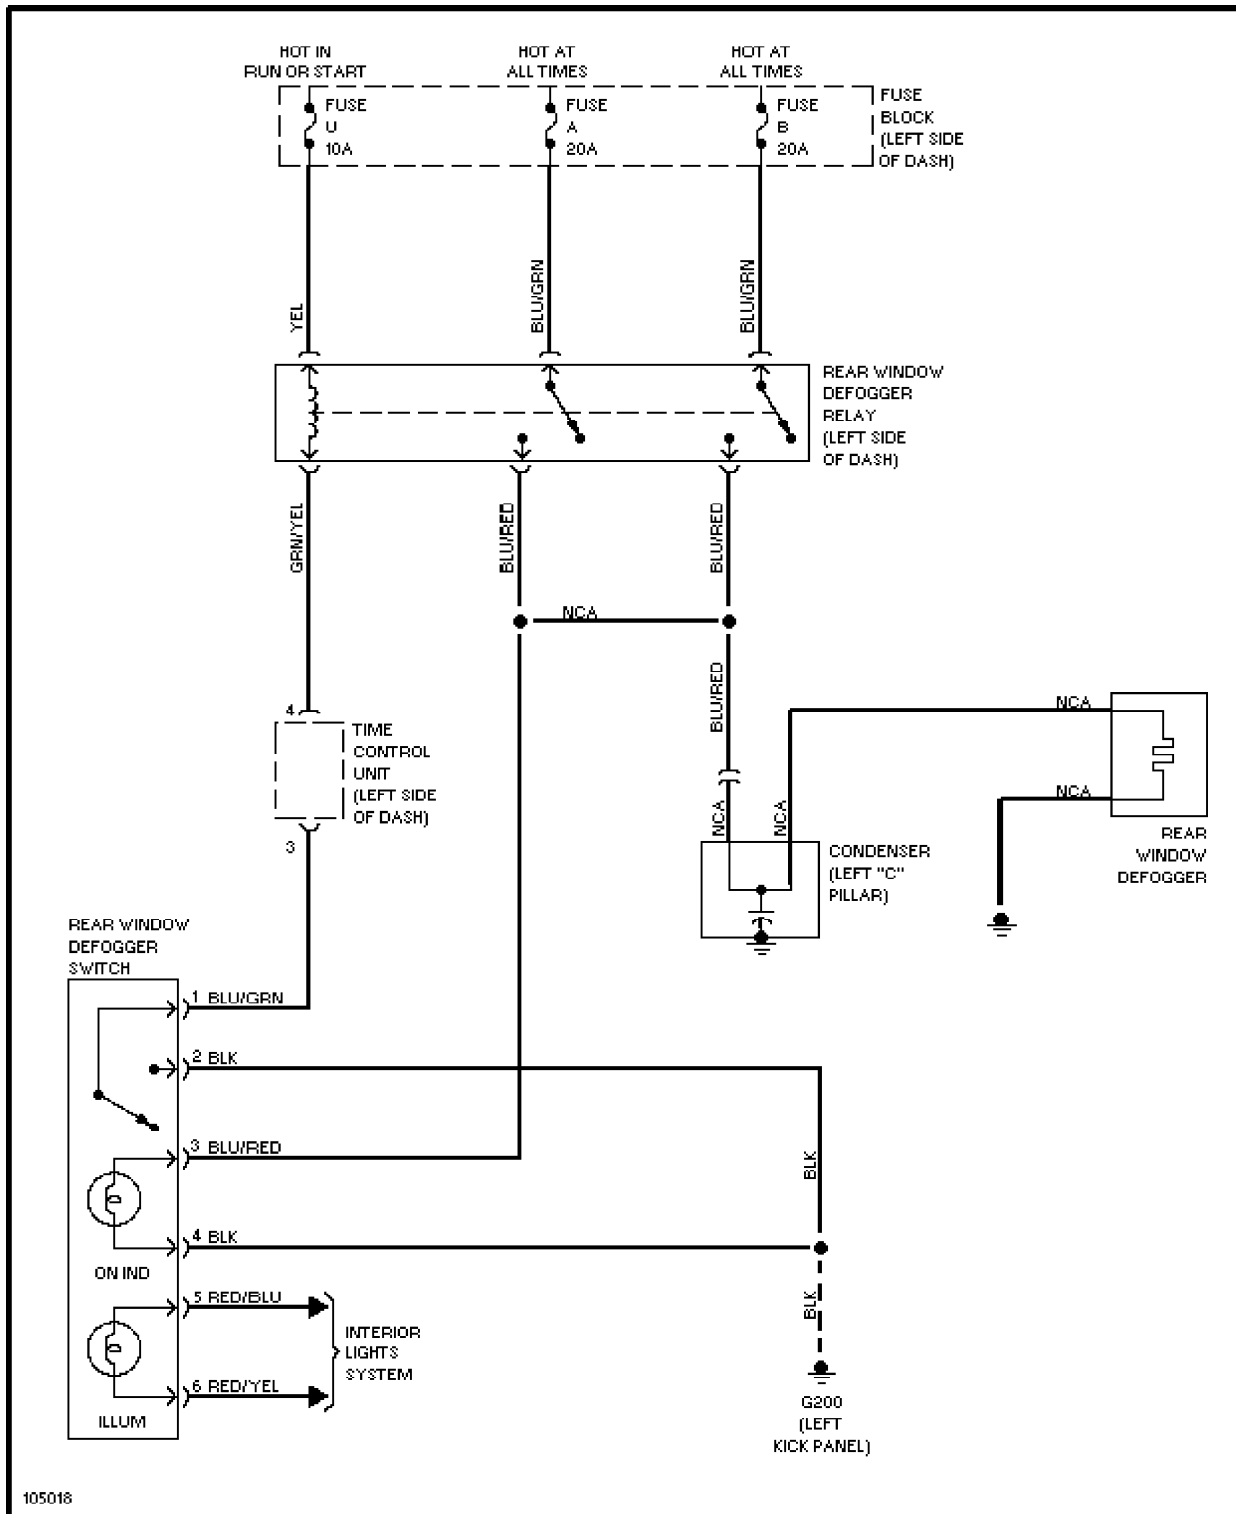

SYSTEM WIRING DIAGRAMS

1992 Infiniti G20

1992 System Wiring Diagrams
Infiniti - G20

COOLING FAN

104314
Cooling Fan Circuit, A/T

Cooling Fan Circuit, M/T

DEFOGGERS

105018

Defogger Circuit

HORN

Horn Circuit

POWER ANTENNA

62837

Power Antenna Circuit

POWER DOOR LOCKS

105449

STARTING/CHARGING

62739

Charging Circuit

Starting Circuit, A/T

Starting Circuit, M/T

TRUNK, TAILGATE, FUEL DOOR

Trunk & Fuel Door Release Circuit

WIPER/WASHER

66786

Wiper/Washer Circuit