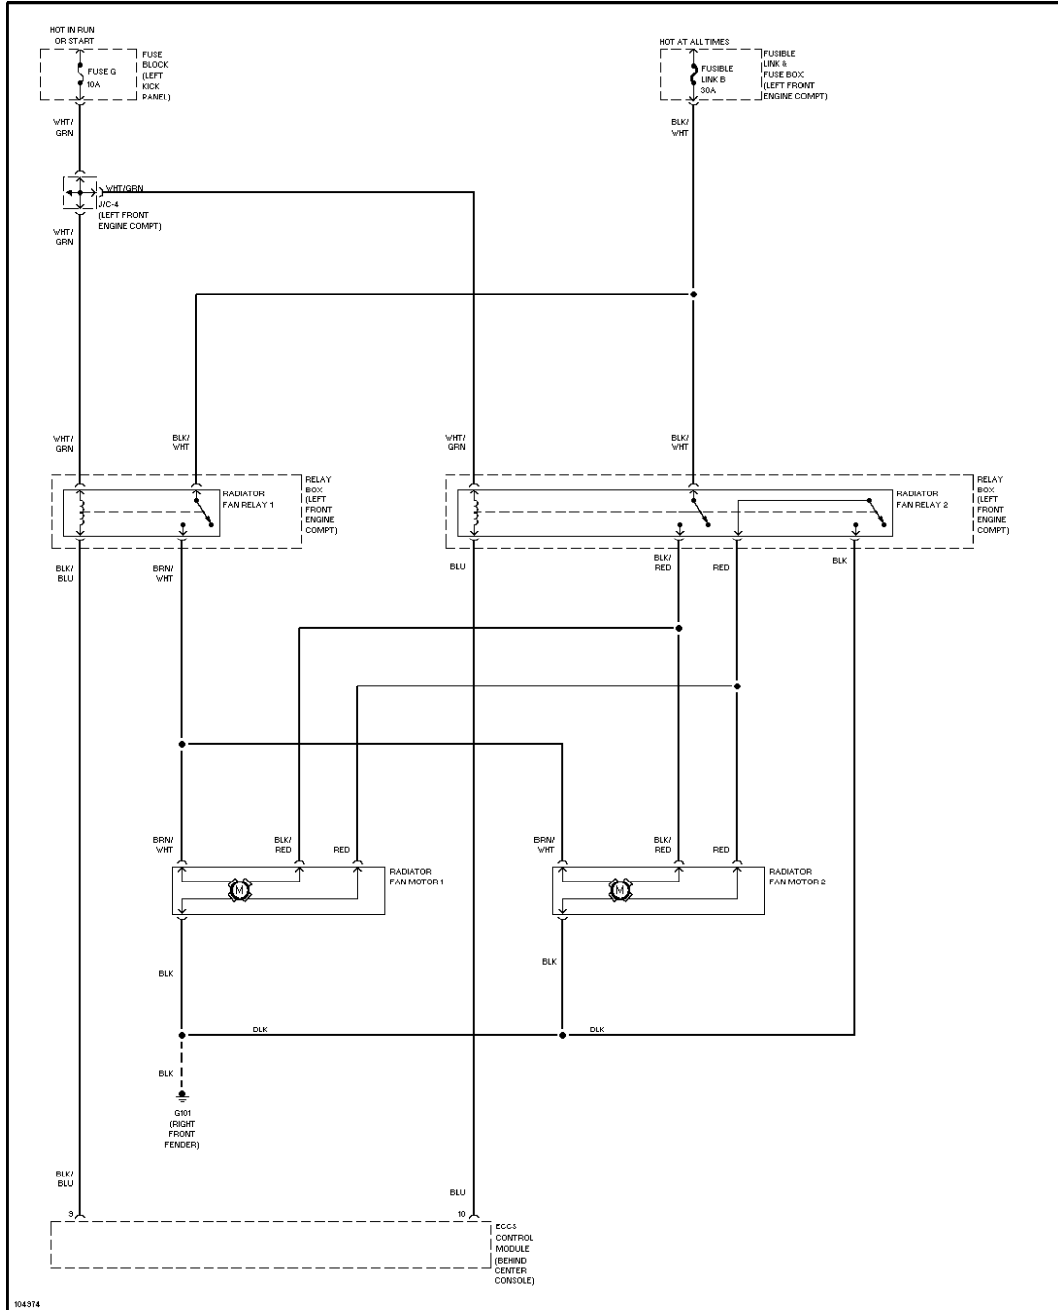

SYSTEM WIRING DIAGRAMS

1992 Infiniti G20

1992 System Wiring Diagrams
Infiniti - G20

COOLING FAN

104314
Cooling Fan Circuit, A/T

Cooling Fan Circuit, M/T

DEFOGGERS

105018

Defogger Circuit

HORN

Horn Circuit

POWER ANTENNA

62837

Power Antenna Circuit

POWER DOOR LOCKS

105449

STARTING/CHARGING

62739

Charging Circuit

Starting Circuit, A/T

Starting Circuit, M/T

TRUNK, TAILGATE, FUEL DOOR

Trunk & Fuel Door Release Circuit

WIPER/WASHER

66786

Wiper/Washer Circuit