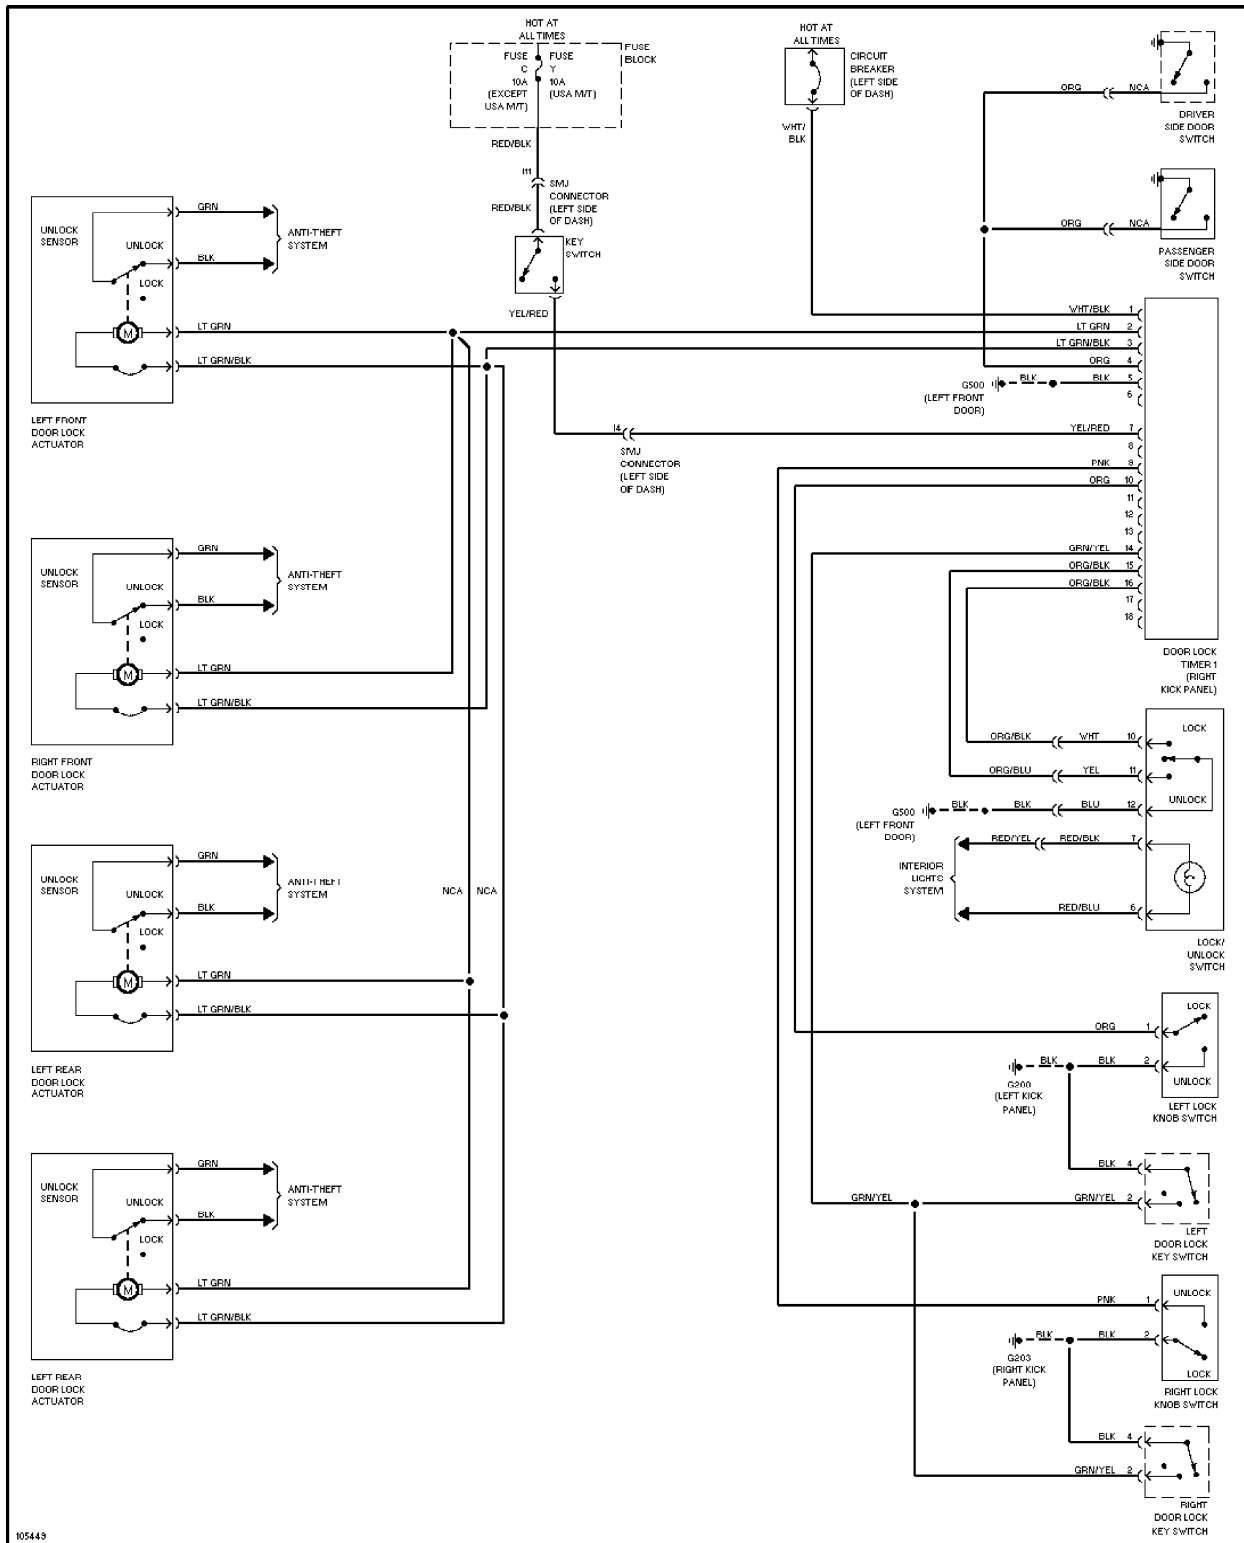

SYSTEM WIRING DIAGRAMS

1992 Infiniti G20

1992 System Wiring Diagrams
Infiniti - G20

COOLING FAN

104314
Cooling Fan Circuit, A/T

Cooling Fan Circuit, M/T

DEFOGGERS

105018

Defogger Circuit

HORN

Horn Circuit

POWER ANTENNA

62837

Power Antenna Circuit

POWER DOOR LOCKS

105449

STARTING/CHARGING

62739

Charging Circuit

Starting Circuit, A/T

Starting Circuit, M/T

TRUNK, TAILGATE, FUEL DOOR

Trunk & Fuel Door Release Circuit

WIPER/WASHER

66786

Wiper/Washer Circuit