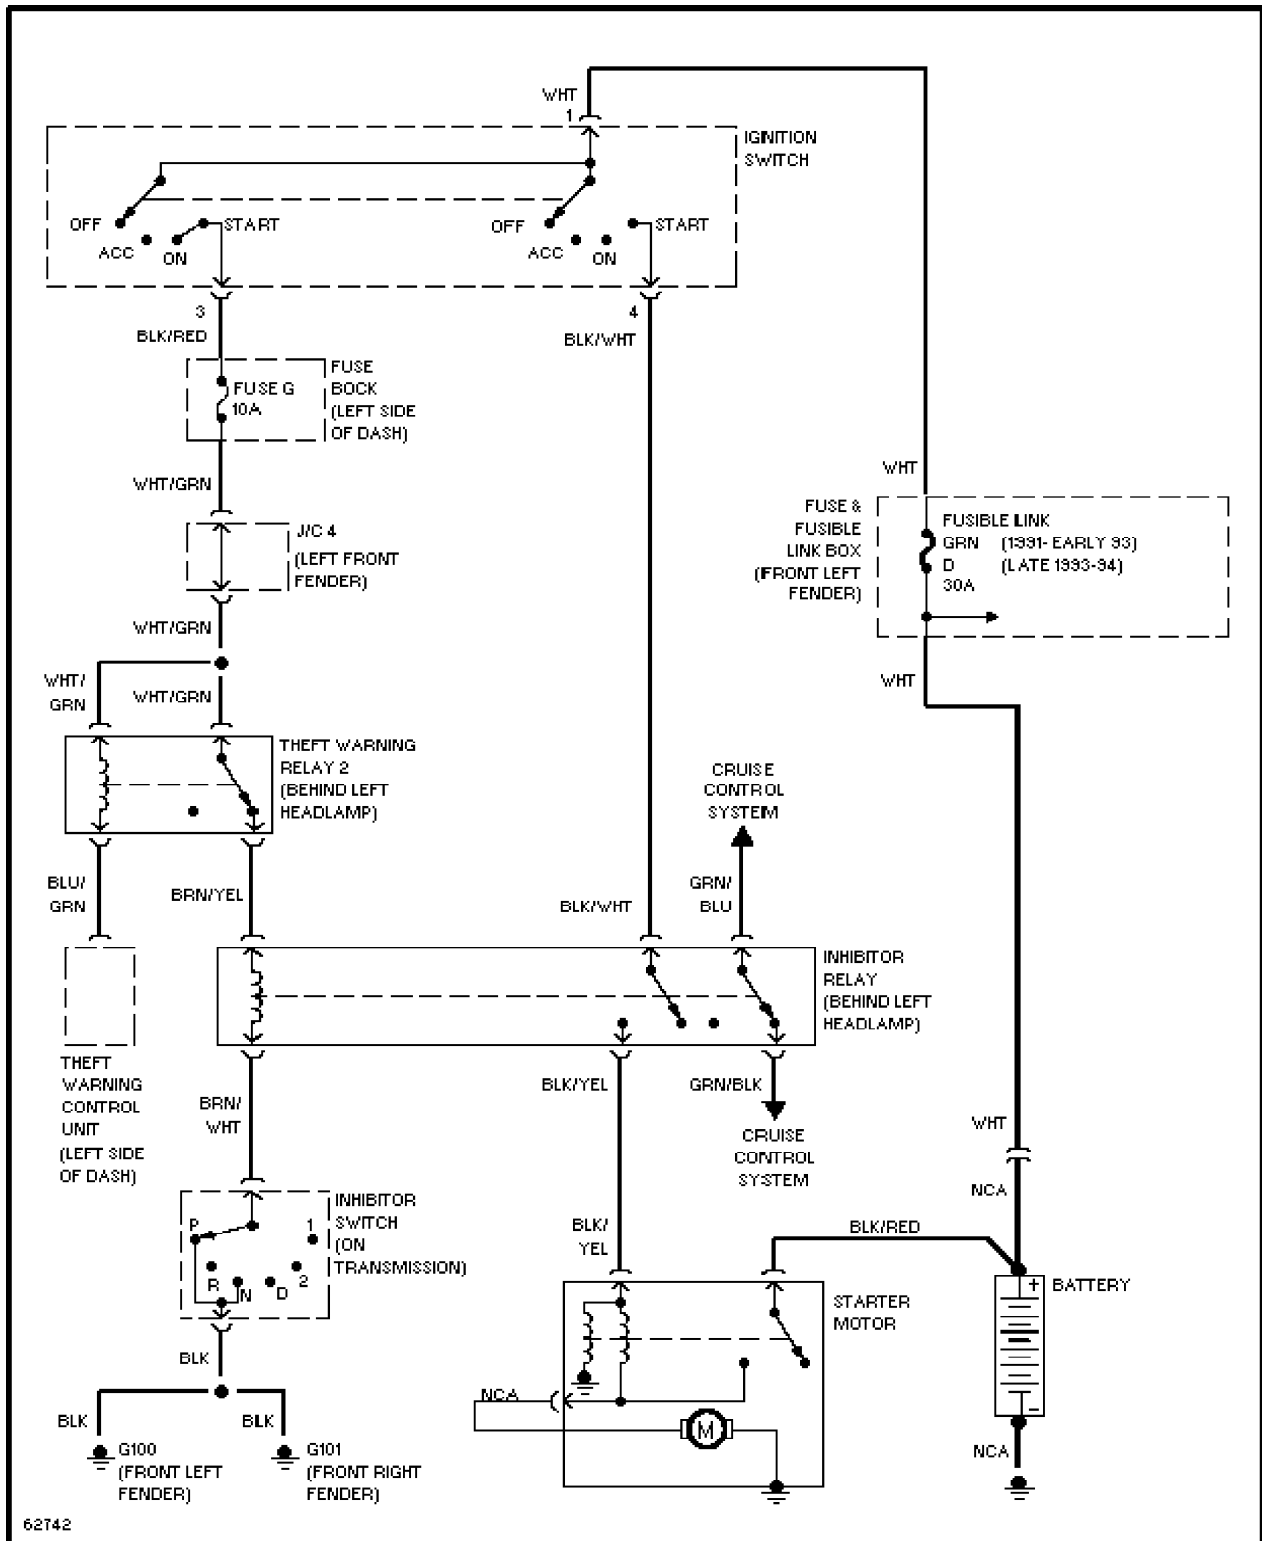

Defogger Circuit

HORN

Horn Circuit

POWER ANTENNA

62837

Power Antenna Circuit

POWER DOOR LOCKS

105449

STARTING/CHARGING

62739

Charging Circuit

Starting Circuit, A/T

Starting Circuit, M/T

TRUNK, TAILGATE, FUEL DOOR

Trunk & Fuel Door Release Circuit

WIPER/WASHER

66786

Wiper/Washer Circuit