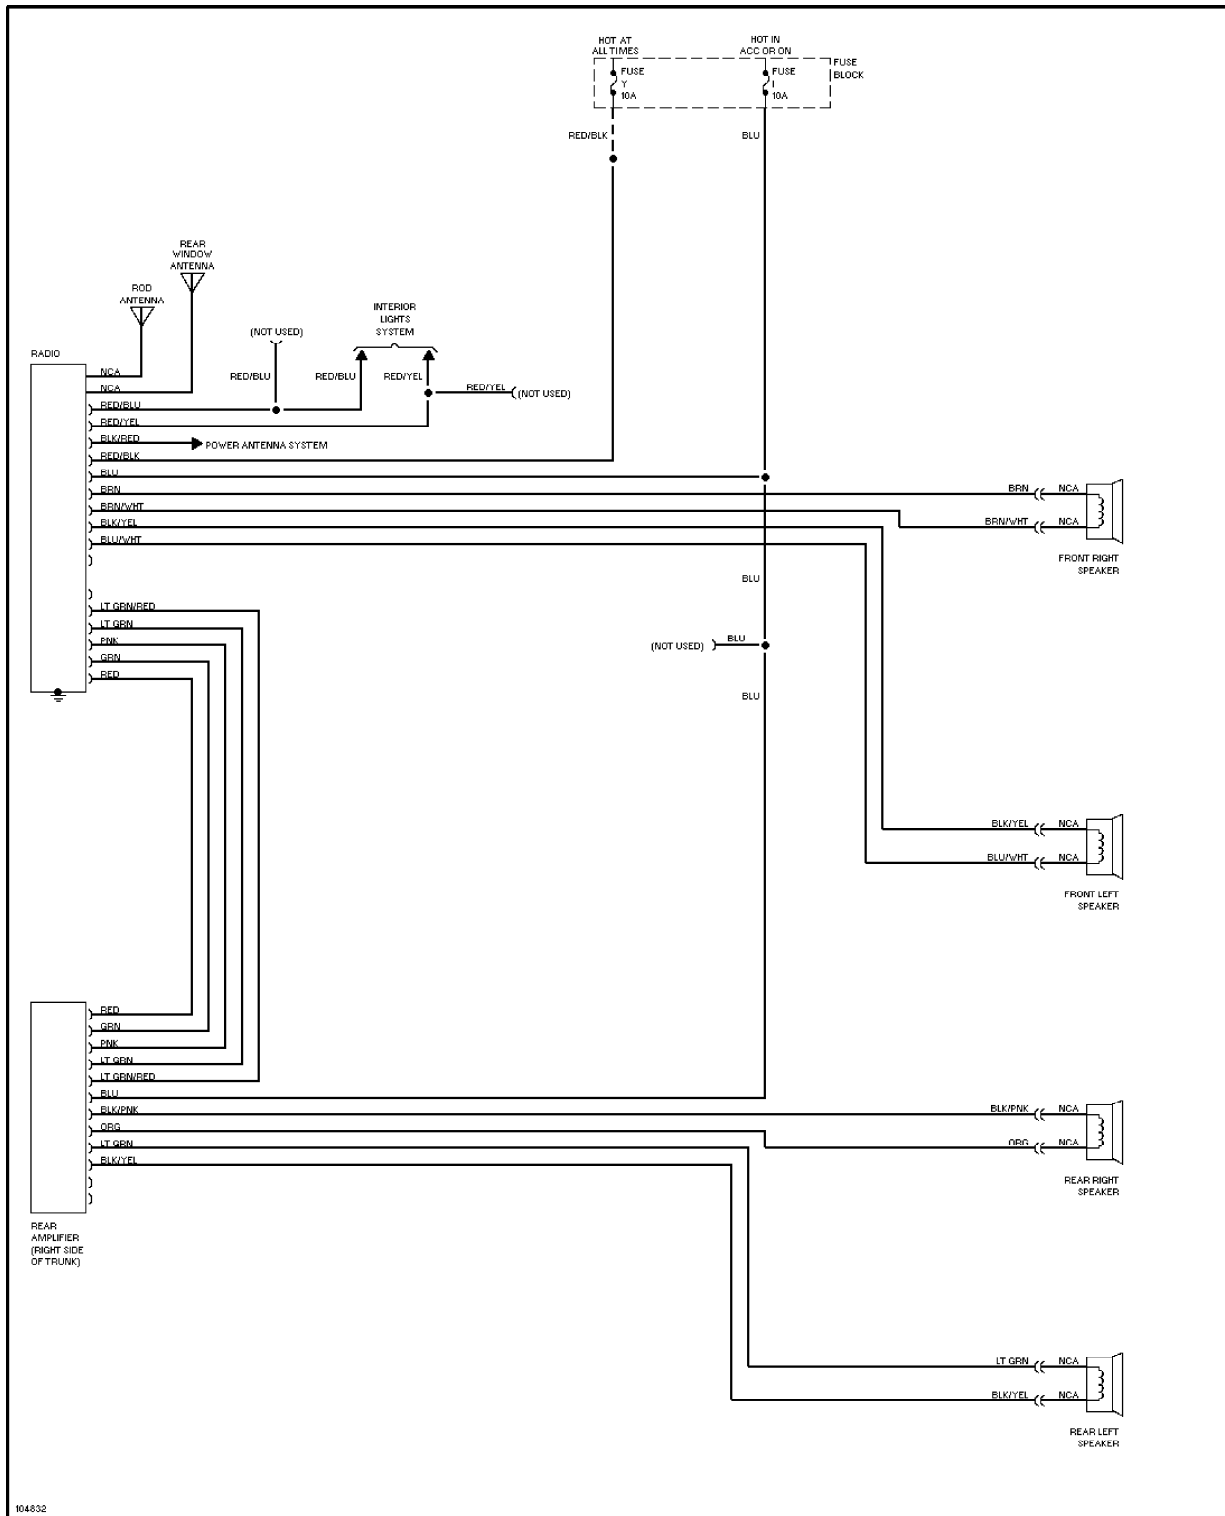

Defogger Circuit

HORN

Horn Circuit

POWER ANTENNA

62837

Power Antenna Circuit

POWER DOOR LOCKS

105449

Power Door Lock Circuit

POWER MIRRORS

Power Mirror Circuit

POWER WINDOWS

66664
Power Window Circuit

RADIO

104832

Radio Circuits

STARTING/CHARGING

62739

Charging Circuit

Starting Circuit, A/T

Starting Circuit, M/T

TRUNK, TAILGATE, FUEL DOOR

Trunk & Fuel Door Release Circuit

WIPER/WASHER

66786

Wiper/Washer Circuit