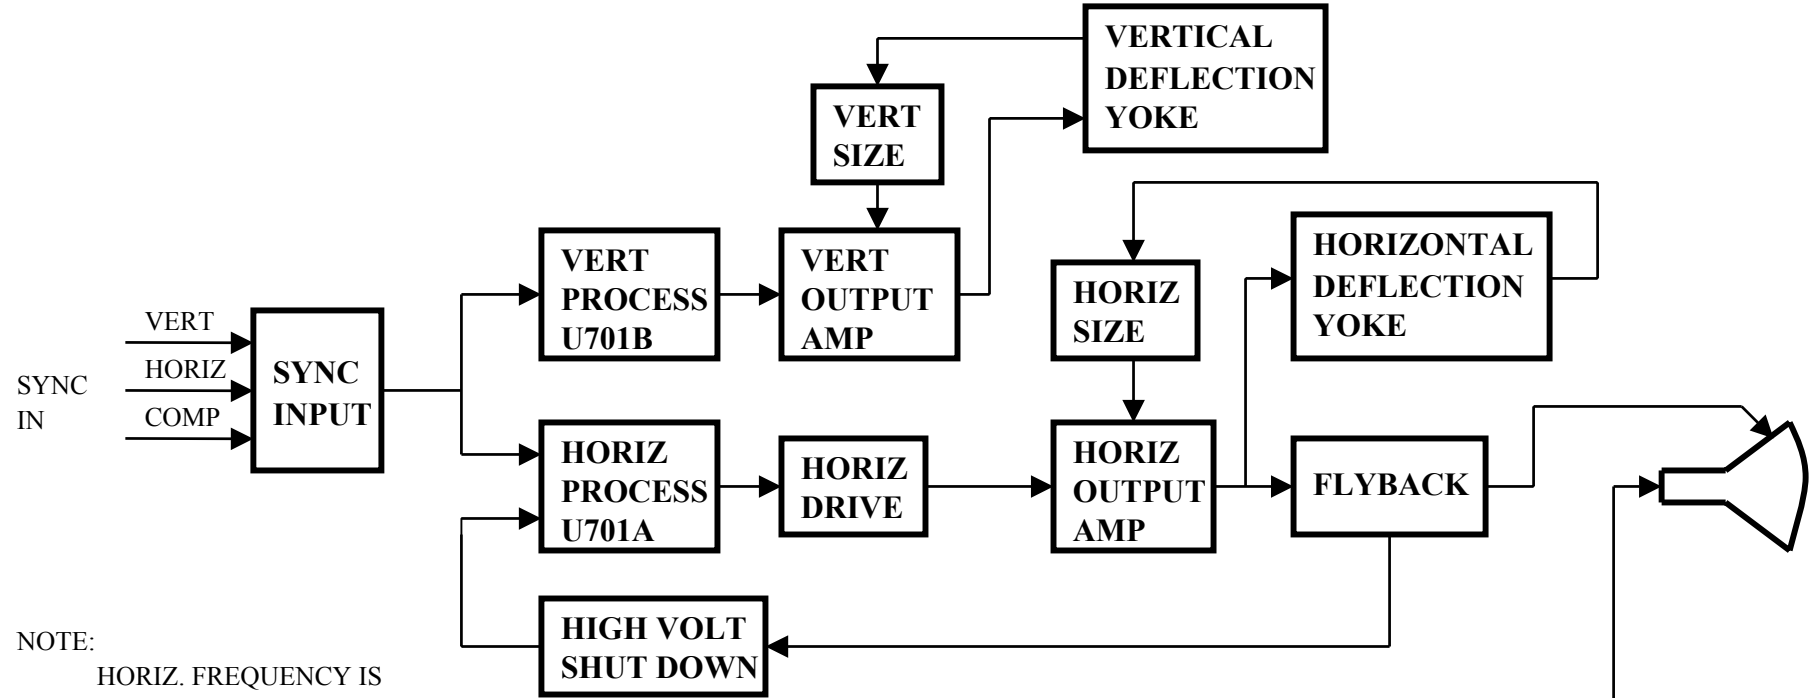

U5000 MONITOR

NOTE:

HORIZ. FREQUENCY IS SWITCHABLE BETWEEN 15KHZ AND 25KHZ. USUALLY USED IN THE 25KHZ MODE.