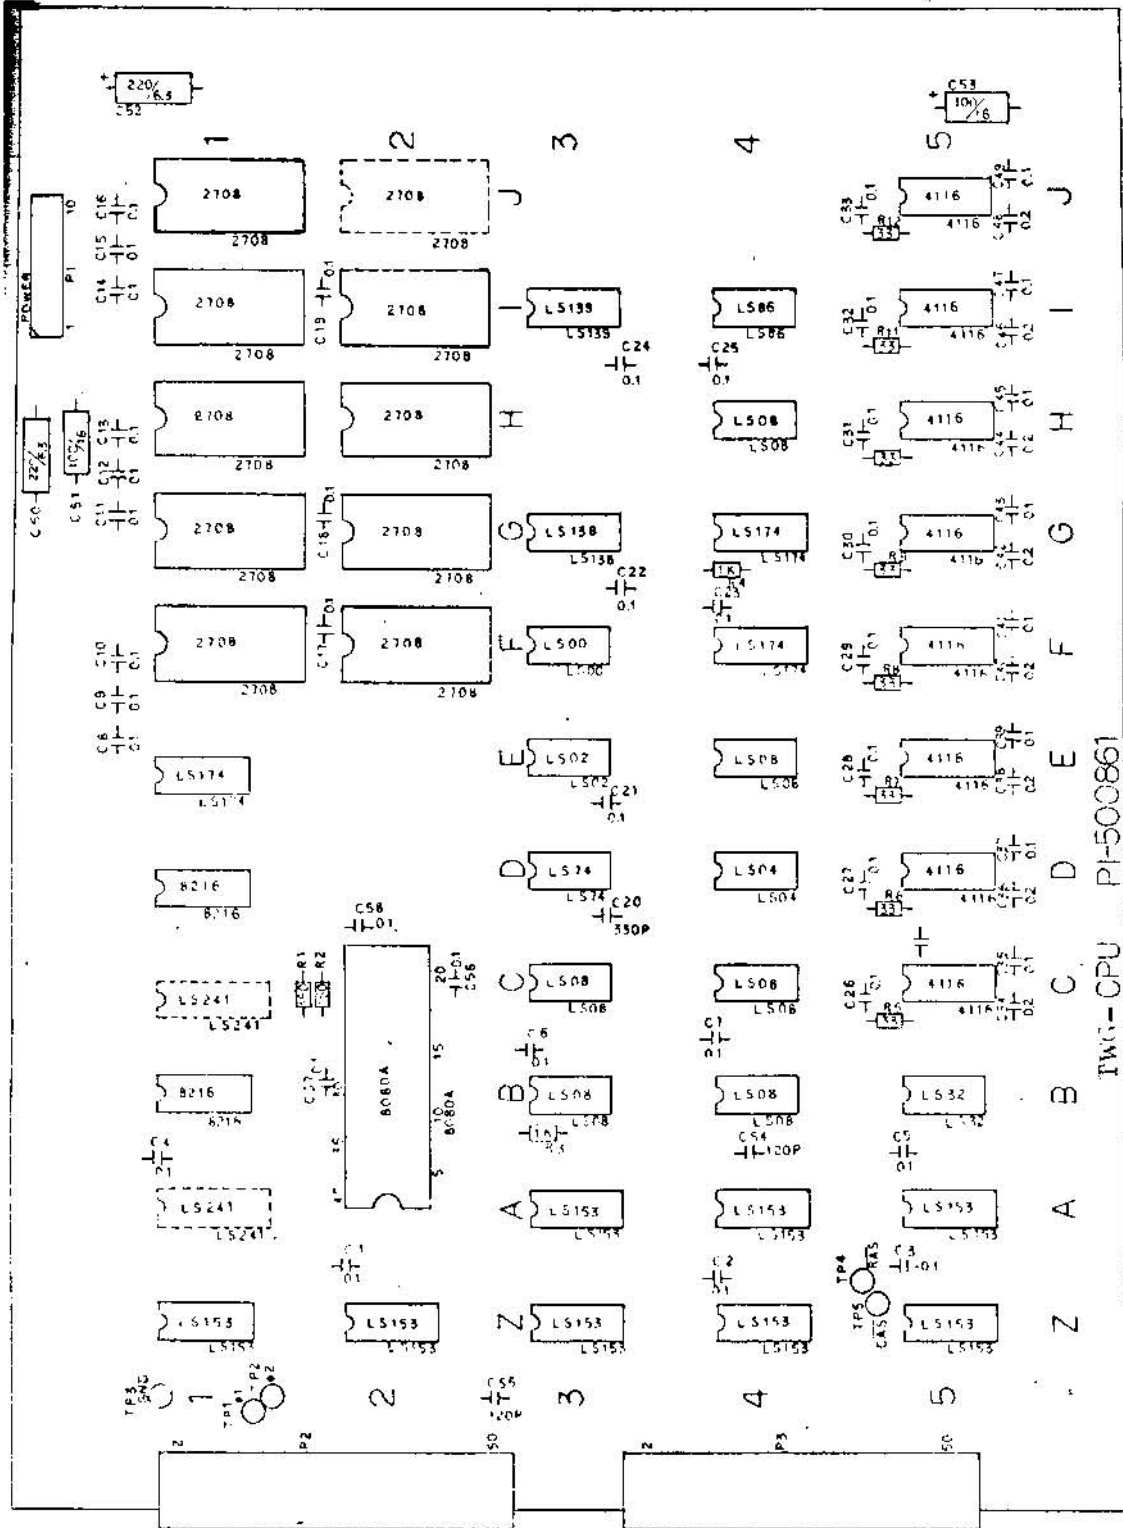

TWG-CPU PI-500861

品名	品番	材質	規格	備註
TWG-CPU PI-500861				
PARTS LOCATIONS				
製	検	入	出	庫
日	時	分	時	庫
Nintendo				
任天堂				

任天堂 株式会社