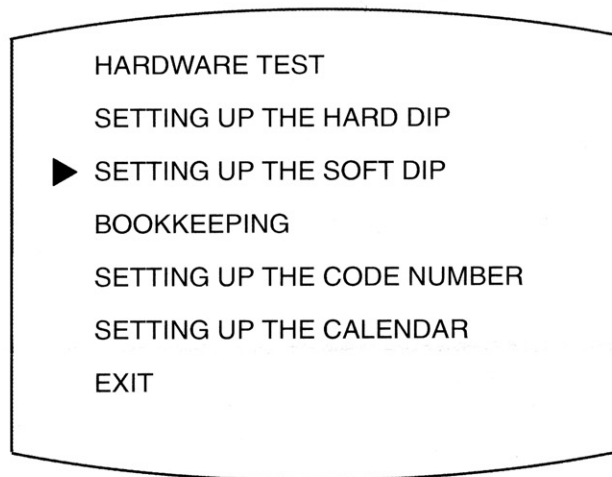

SETTING UP THE SOFT DIP ON THE MULTI VIDEO SYSTEM

- 1. TURN POWER ON.
- 2. PUSH THE TEST BUTTON INSIDE THE CABINET.
- 3. THE FOLLOWING SCREEN WILL APPEAR.

MOVE LEFT JOYSTICK UP/DOWN TO MOVE THE POINTER TO "SETTING UP THE SOFT DIP". PRESS "A" BUTTON TO SET.