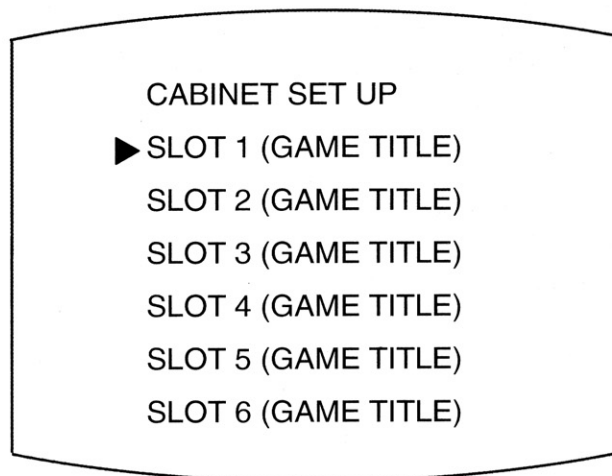

THE FOLLOWING SCREEN WILL BE DISPLAYED.