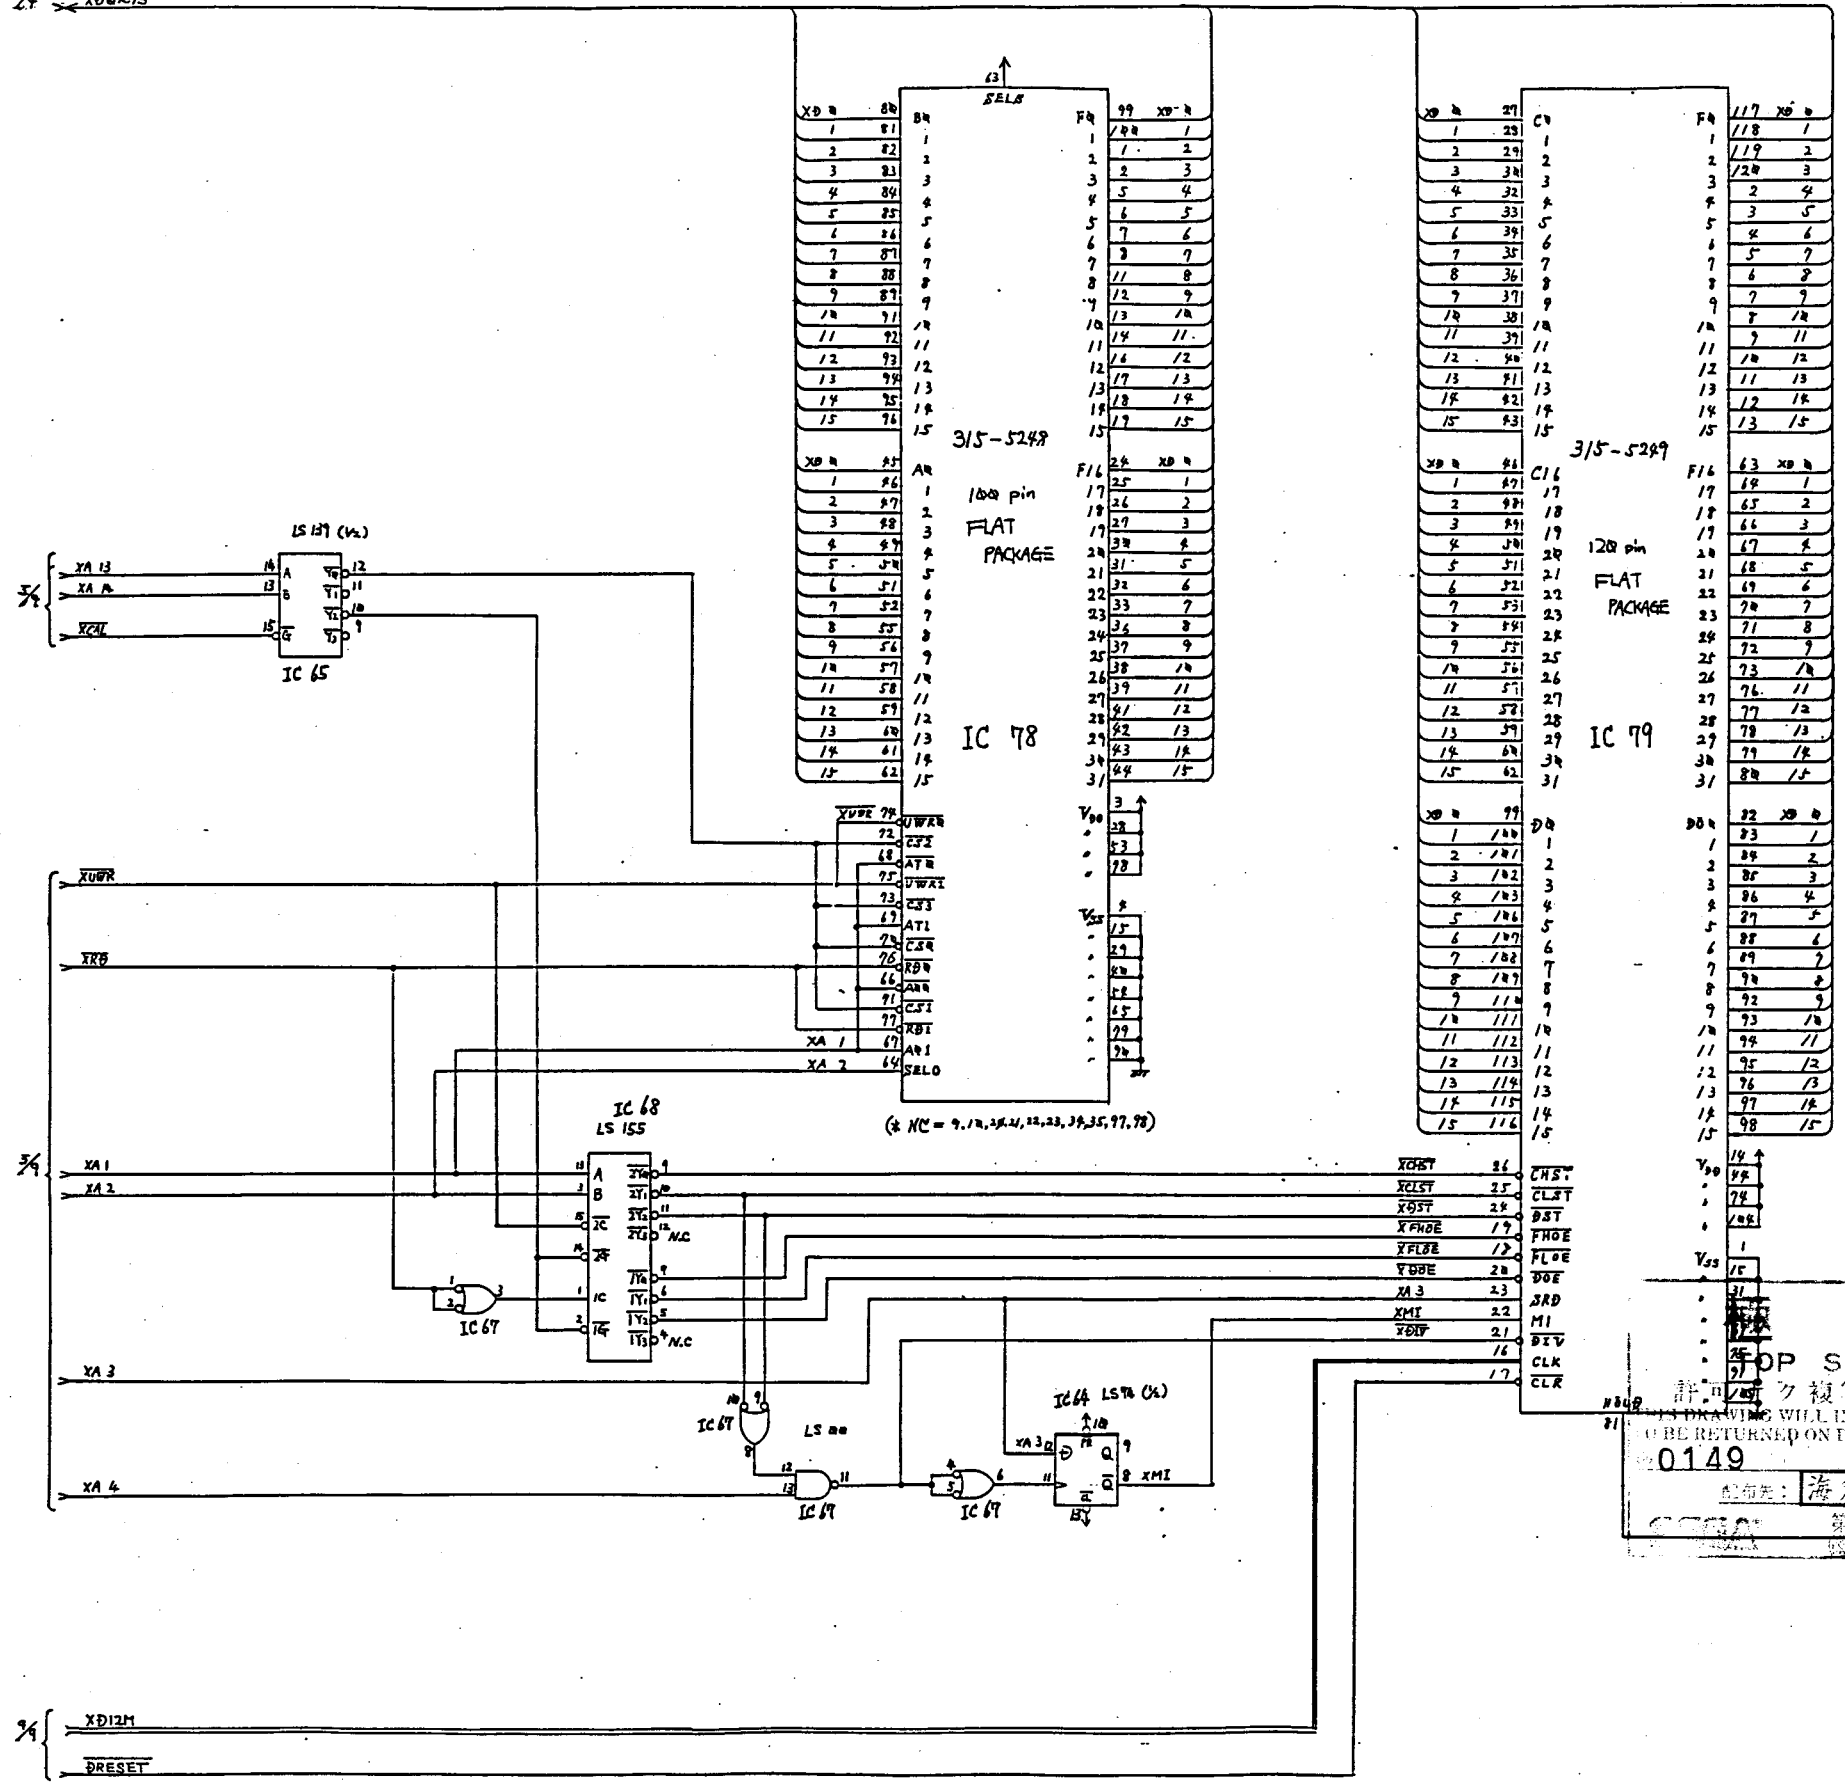

3/4 XDB-15

XDB n	80	81	82	83	84	85	86	87	88	89	90	91	92	93	94	95	96	97	98	99
1	81	82	83	84	85	86	87	88	89	90	91	92	93	94	95	96	97	98	99	
2	81	82	83	84	85	86	87	88	89	90	91	92	93	94	95	96	97	98	99	
3	81	82	83	84	85	86	87	88	89	90	91	92	93	94	95	96	97	98	99	
4	81	82	83	84	85	86	87	88	89	90	91	92	93	94	95	96	97	98	99	
5	81	82	83	84	85	86	87	88	89	90	91	92	93	94	95	96	97	98	99	
6	81	82	83	84	85	86	87	88	89	90	91	92	93	94	95	96	97	98	99	
7	81	82	83	84	85	86	87	88	89	90	91	92	93	94	95	96	97	98	99	
8	81	82	83	84	85	86	87	88	89	90	91	92	93	94	95	96	97	98	99	
9	81	82	83	84	85	86	87	88	89	90	91	92	93	94	95	96	97	98	99	
10	81	82	83	84	85	86	87	88	89	90	91	92	93	94	95	96	97	98	99	
11	81	82	83	84	85	86	87	88	89	90	91	92	93	94	95	96	97	98	99	
12	81	82	83	84	85	86	87	88	89	90	91	92	93	94	95	96	97	98	99	
13	81	82	83	84	85	86	87	88	89	90	91	92	93	94	95	96	97	98	99	
14	81	82	83	84	85	86	87	88	89	90	91	92	93	94	95	96	97	98	99	
15	81	82	83	84	85	86	87	88	89	90	91	92	93	94	95	96	97	98	99