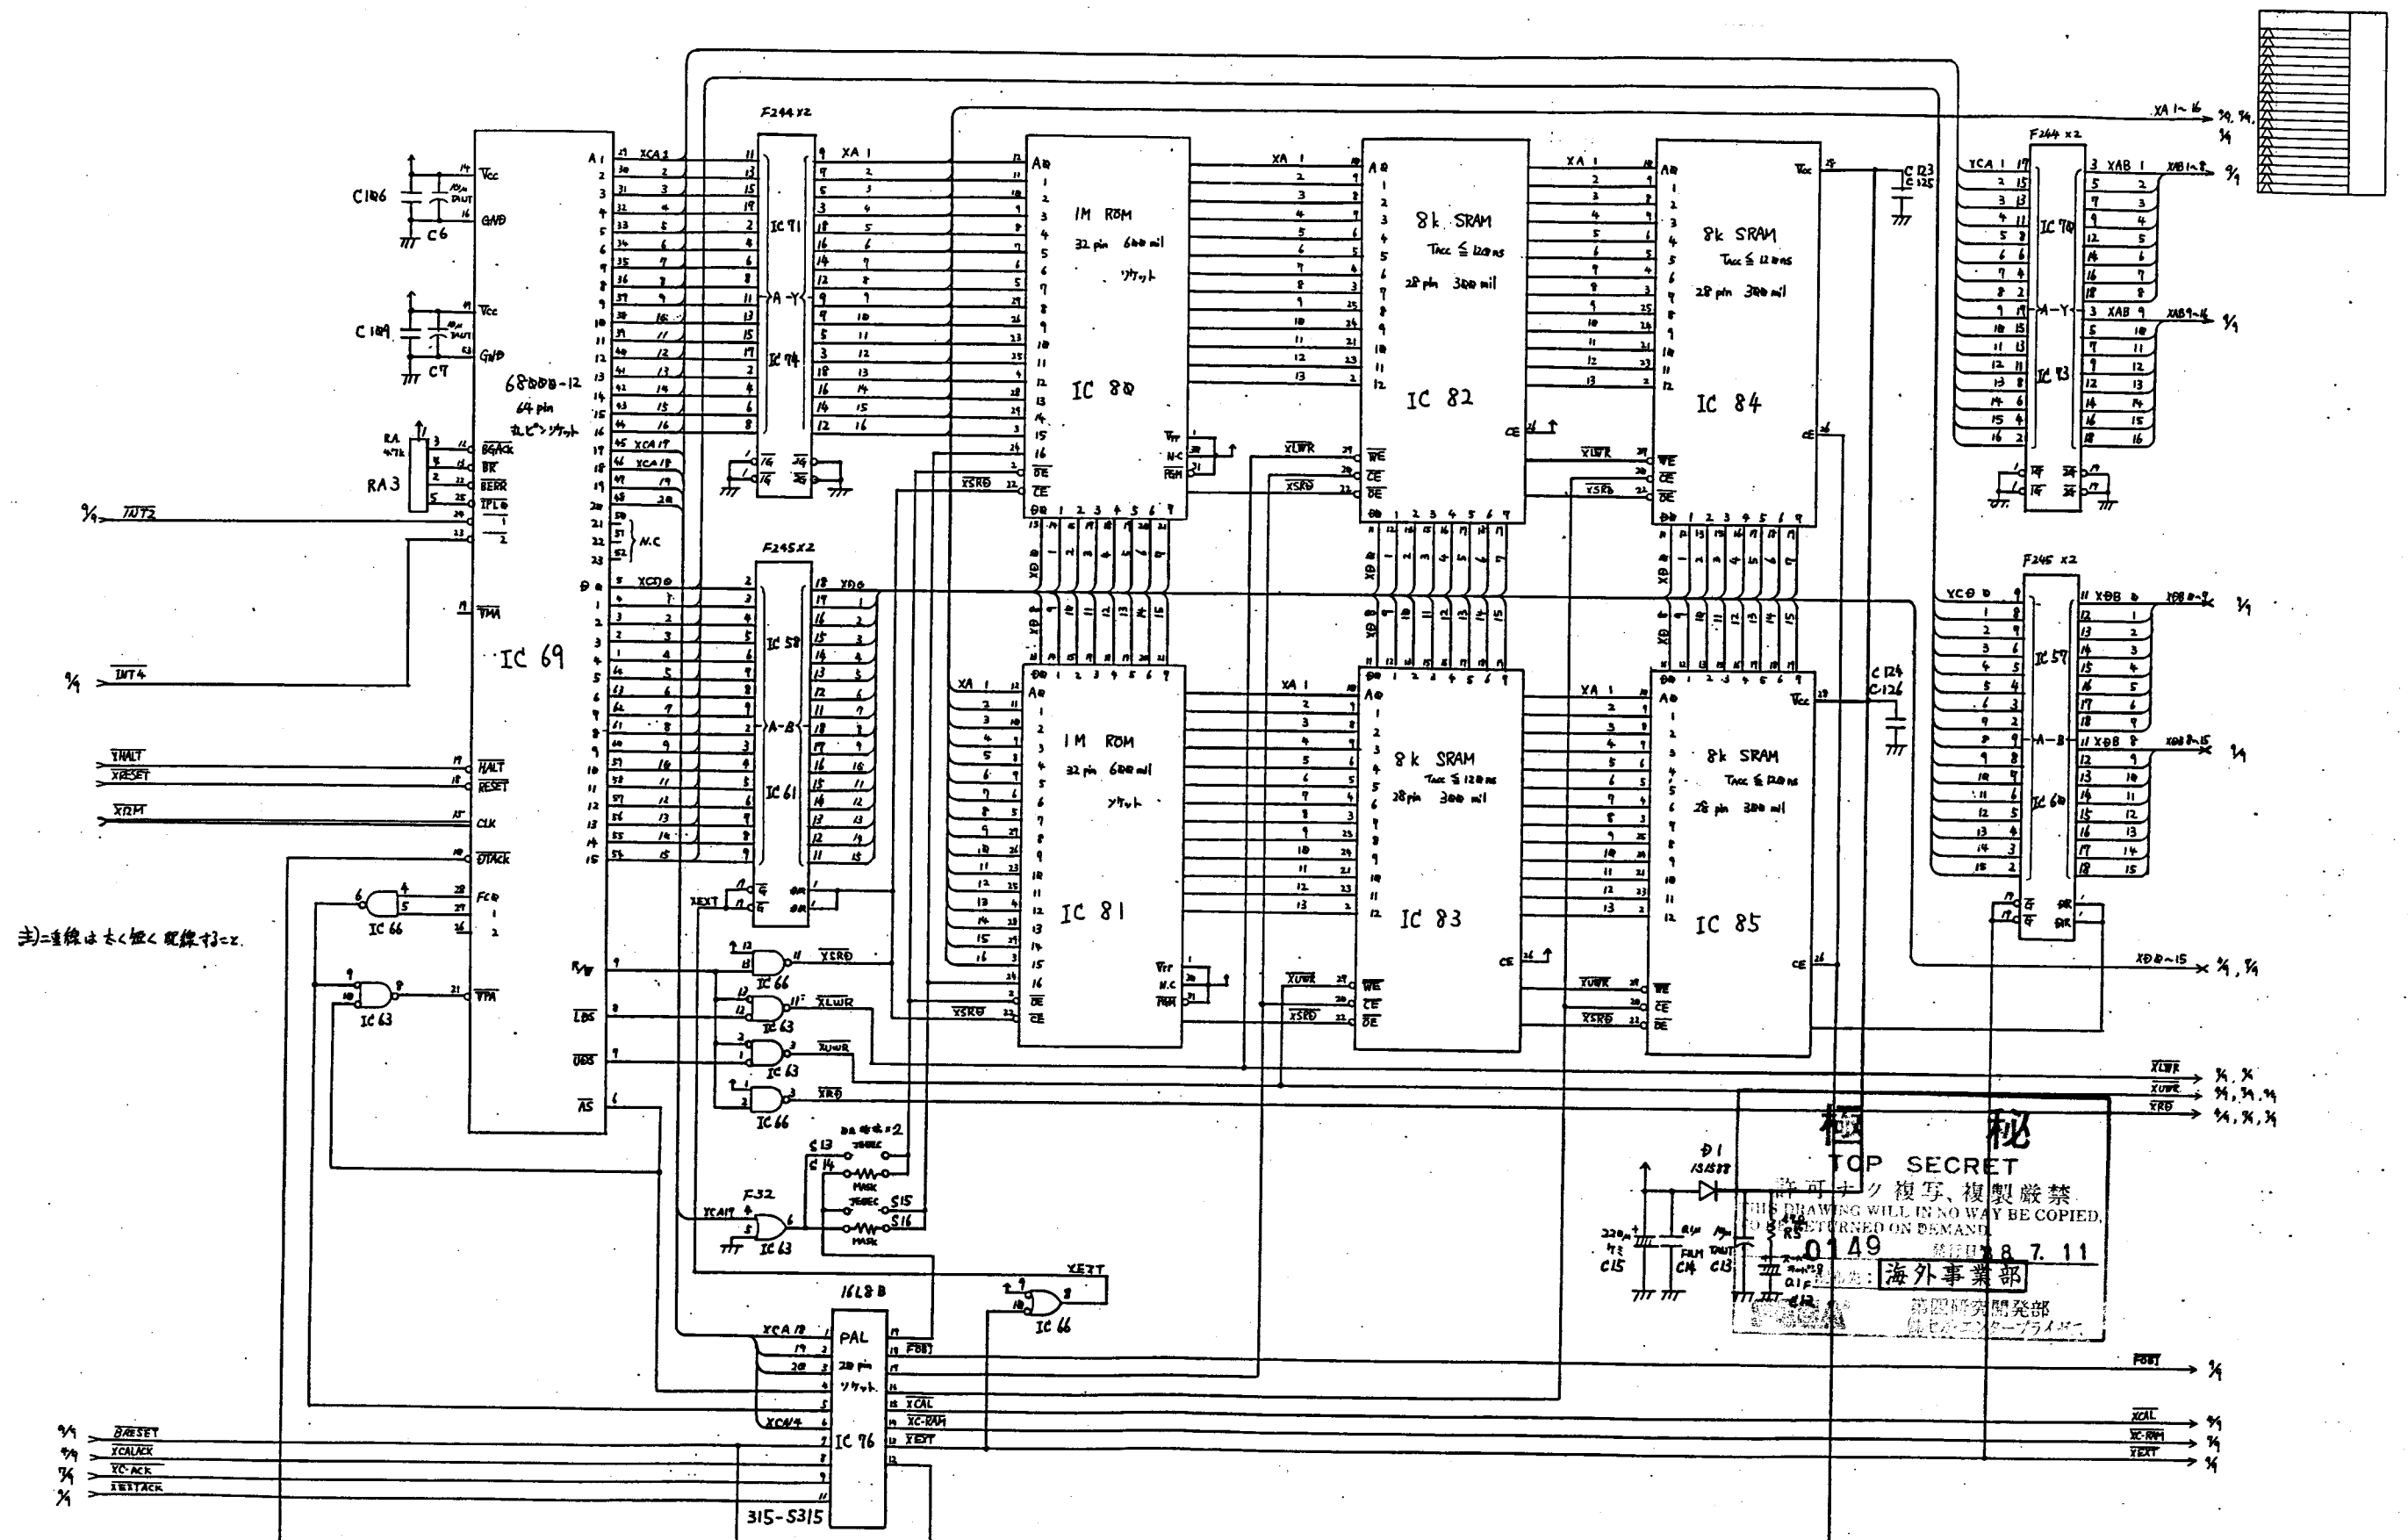

for Power drift, G Loc, galaxy force

注) 重線は太く短く配線は細く

**TOP SECRET**  
 許可なく複写、複製厳禁  
 THIS DRAWING WILL IN NO WAY BE COPIED,  
 REPRODUCED OR TRANSMITTED IN ANY FORM  
 OR BY ANY MEANS, WITHOUT PERMISSION  
 IN WRITING FROM SEGA ENTERPRISES, LTD.  
 0149  
 8.7.11  
 海外事業部  
 Sega Enterprises, Ltd.  
 1-1-1, Choshi-cho, Amagasaki-shi, Hyogo-ken, Japan