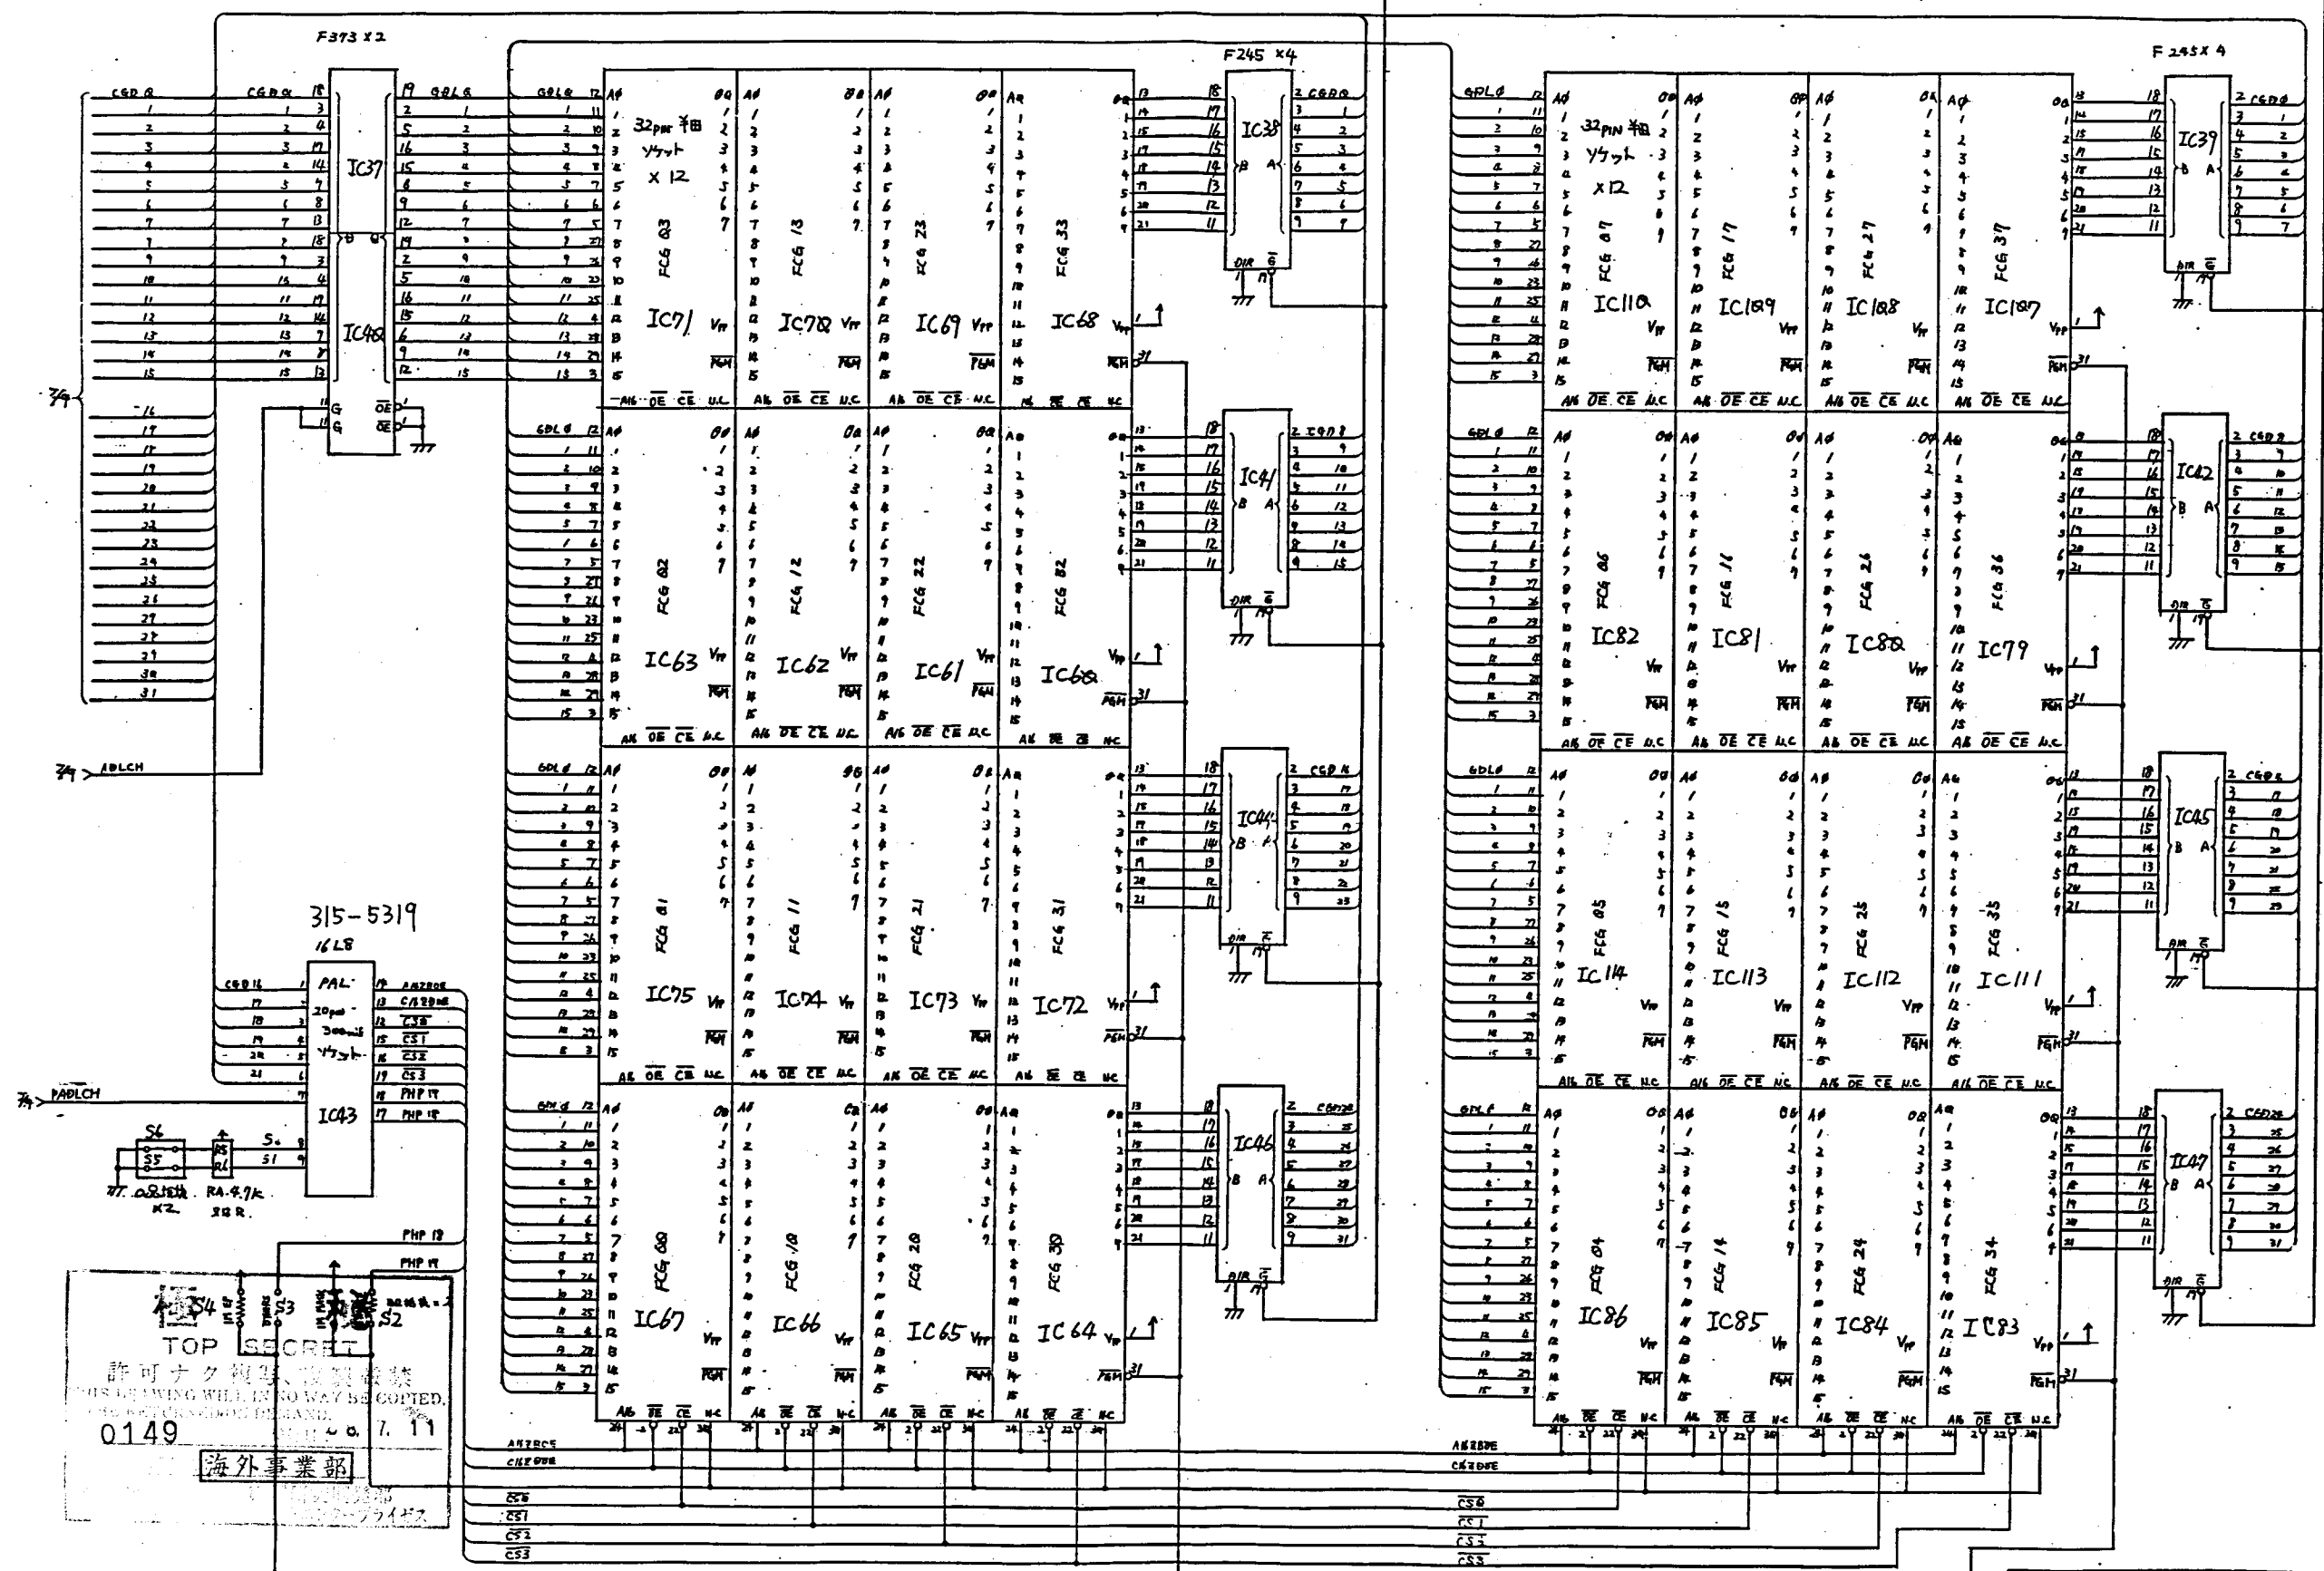

TOP SECRET
許可なく複製され、
THIS DRAWING WILL IN NO WAY BE COPIED,
REPRODUCED OR TRANSMITTED IN ANY FORM OR BY ANY MEANS,
ELECTRONIC OR MECHANICAL, INCLUDING PHOTOCOPYING, RECORDING,
OR BY ANY INFORMATION STORAGE AND RETRIEVAL SYSTEM.
0149
海外事業部
7.11