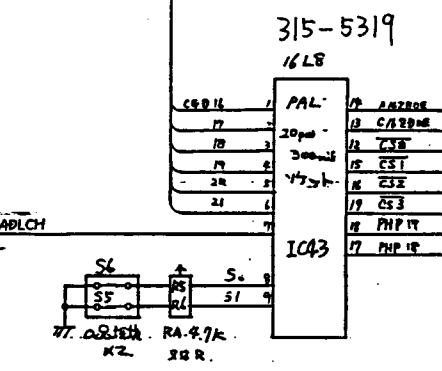

\* 三重線は本機の端子配線スロット

秘  
TOP SECRET  
許可なく複製、複製厳禁  
THIS DRAWING WILL IN NO WAY BE COPIED,  
REPRODUCED OR RETURNED ON DEMAND.  
0149 発行日 88.7.11

SEGA SEGA ENTERPRISES, LTD.	APR 11
THIS DRAWING WILL IN NO WAY BE COPIED, TO BE RETURNED ON DEMAND.	ASST. 18 見出
VIDEO BD	REV
GALAXY FORCE	837-6566
DESCRIPTION	PART NO.
171-5610	SHEET 2 OF X