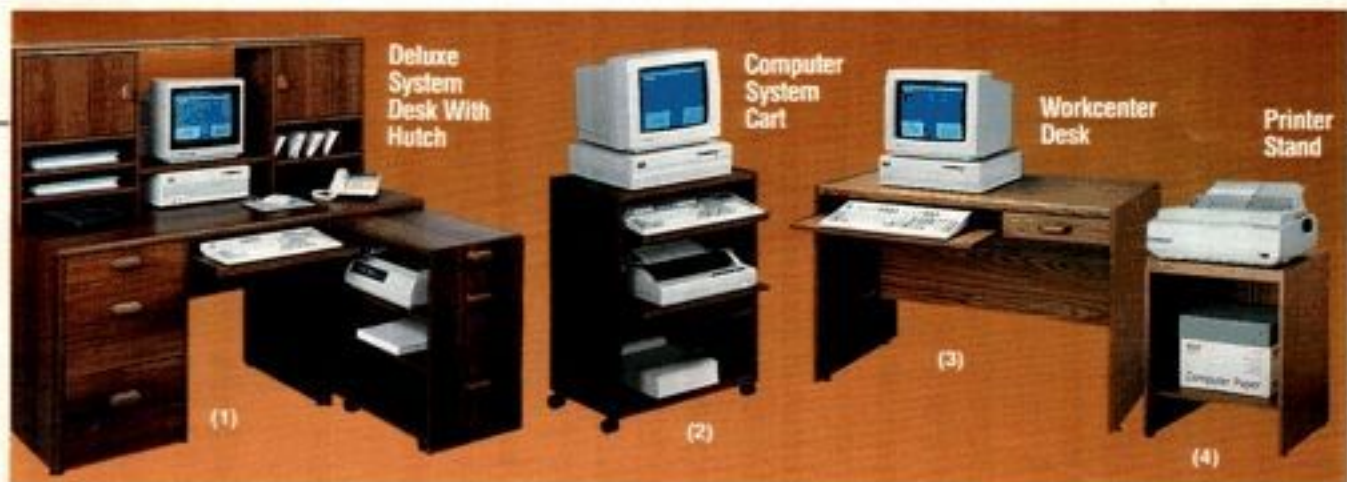

CREATE YOUR OWN PC WORKSTATION

Deluxe Workstation

- Handy Right Side "Drawer Pedestal" Rolls Out and Holds Standard 80-Column Printer

(1) **NEW!** Includes Desk (#26-144, $249.95) and companion Hutch (#26-145, $109.95). Easy to assemble. Reg. Sep. Items $359.90. — Save $29.95. **339⁹⁵**

Mobile Work Center

- Rolls on Four Casters
- Compact 30¹/₄ x 22 x 15⁷/₁₆"
- Holds Complete System

(2) **NEW!** Get this handy computer cart for complete mobility and easy setup. The cart includes four shelves to hold plenty of supplies. Assembly required. 26-118 **69⁹⁵**

Desk and Printer Stand

- Includes Latching Keyboard Shelf
- Simulated Oak Veneer

(3) **NEW!** Workcenter Desk. Our easy-to-assemble desk for computer system. 26-150 **99⁹⁵**
(4) **New Low Price!** Printer Stand. Was $59.95 in Cat. RSC-21. 26-242 ..... **49.95**