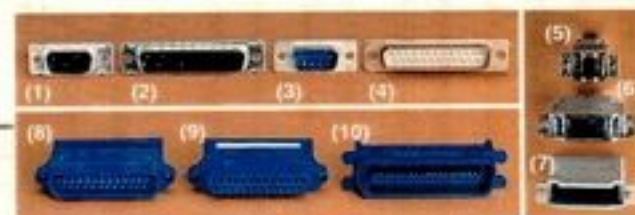

Do-It-Yourself Connectors

Fig.	Description	Cat. No.	Each
1	9-Pin Male Crimp	276-1427	.99
	9-Pin Female Crimp	276-1428	1.19
2	25-Pin Male Crimp	276-1429	2.49
	25-Pin Female Crimp	276-1430	2.99
3	9-Pin Male Solder	276-1537	.99
	9-Pin Female Solder	276-1538	1.99
4	25-Pin Male Solder	276-1547	1.49
	25-Pin Female Solder	276-1548	2.49
5	9-Position Metal D-Sub Hood	276-1508	2.19
6	25-Position Metal D-Sub Hood	276-1510	2.79
7	25-Position Multipurpose Hood	276-1520	1.79
8	D-Sub 25 Male IDC	276-1559	3.99
9	D-Sub 25 Female IDC	276-1565	3.99
10	36-Position Male IDC	276-1533	4.99