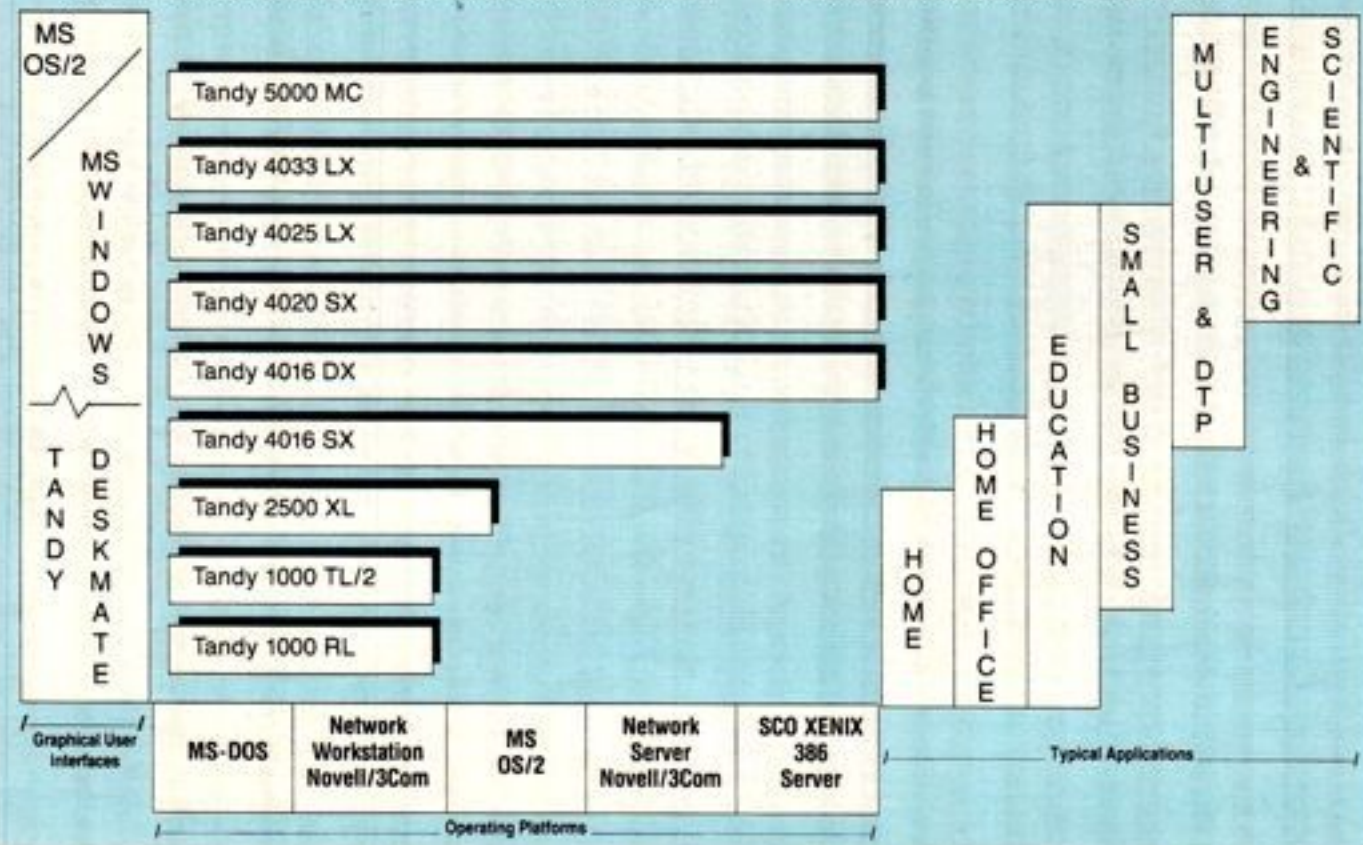

Suggested Operating Systems and Graphical User Interfaces by Computer and Application

Step 1: Identify your Typical Application need (on right side of chart) and read the appropriate computer models to the left.

Step 2: Select your Operating Platform from the bottom of the chart.

Step 3: Select your graphical interface from those at left.

Note: system attributes (microprocessor, clock speed, features, etc.) increase as you move up the chart.